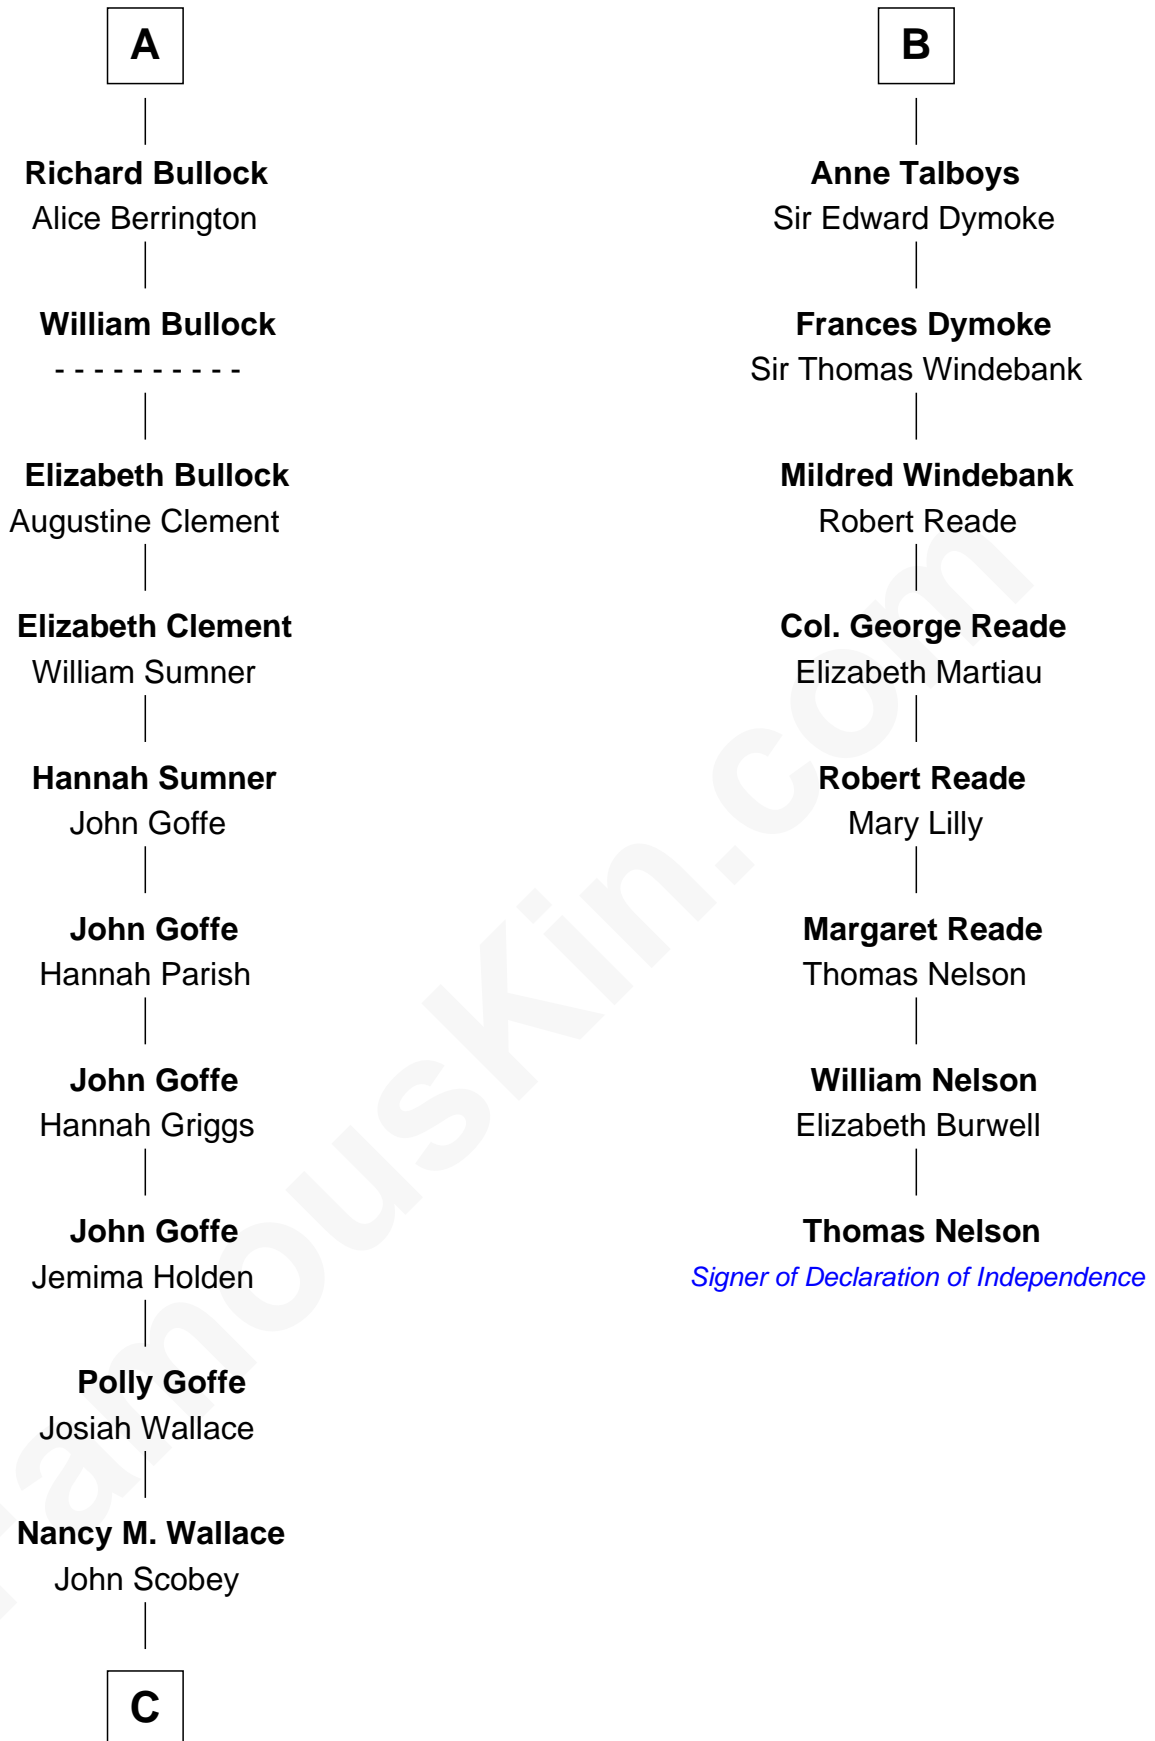

FamousKin.com

Relationship Chart of

Lou (Henry) Hoover

First Lady of President Herbert Hoover

14th cousin 5 times removed of

Thomas Nelson

Signer of the Declaration of Independence

C

Philomelia Sophia Scobey

Phineas Weed

Florence Ida Weed

Charles Delano Henry

Lou (Henry) Hoover

First Lady of Herbert Hoover

FamousKin.com