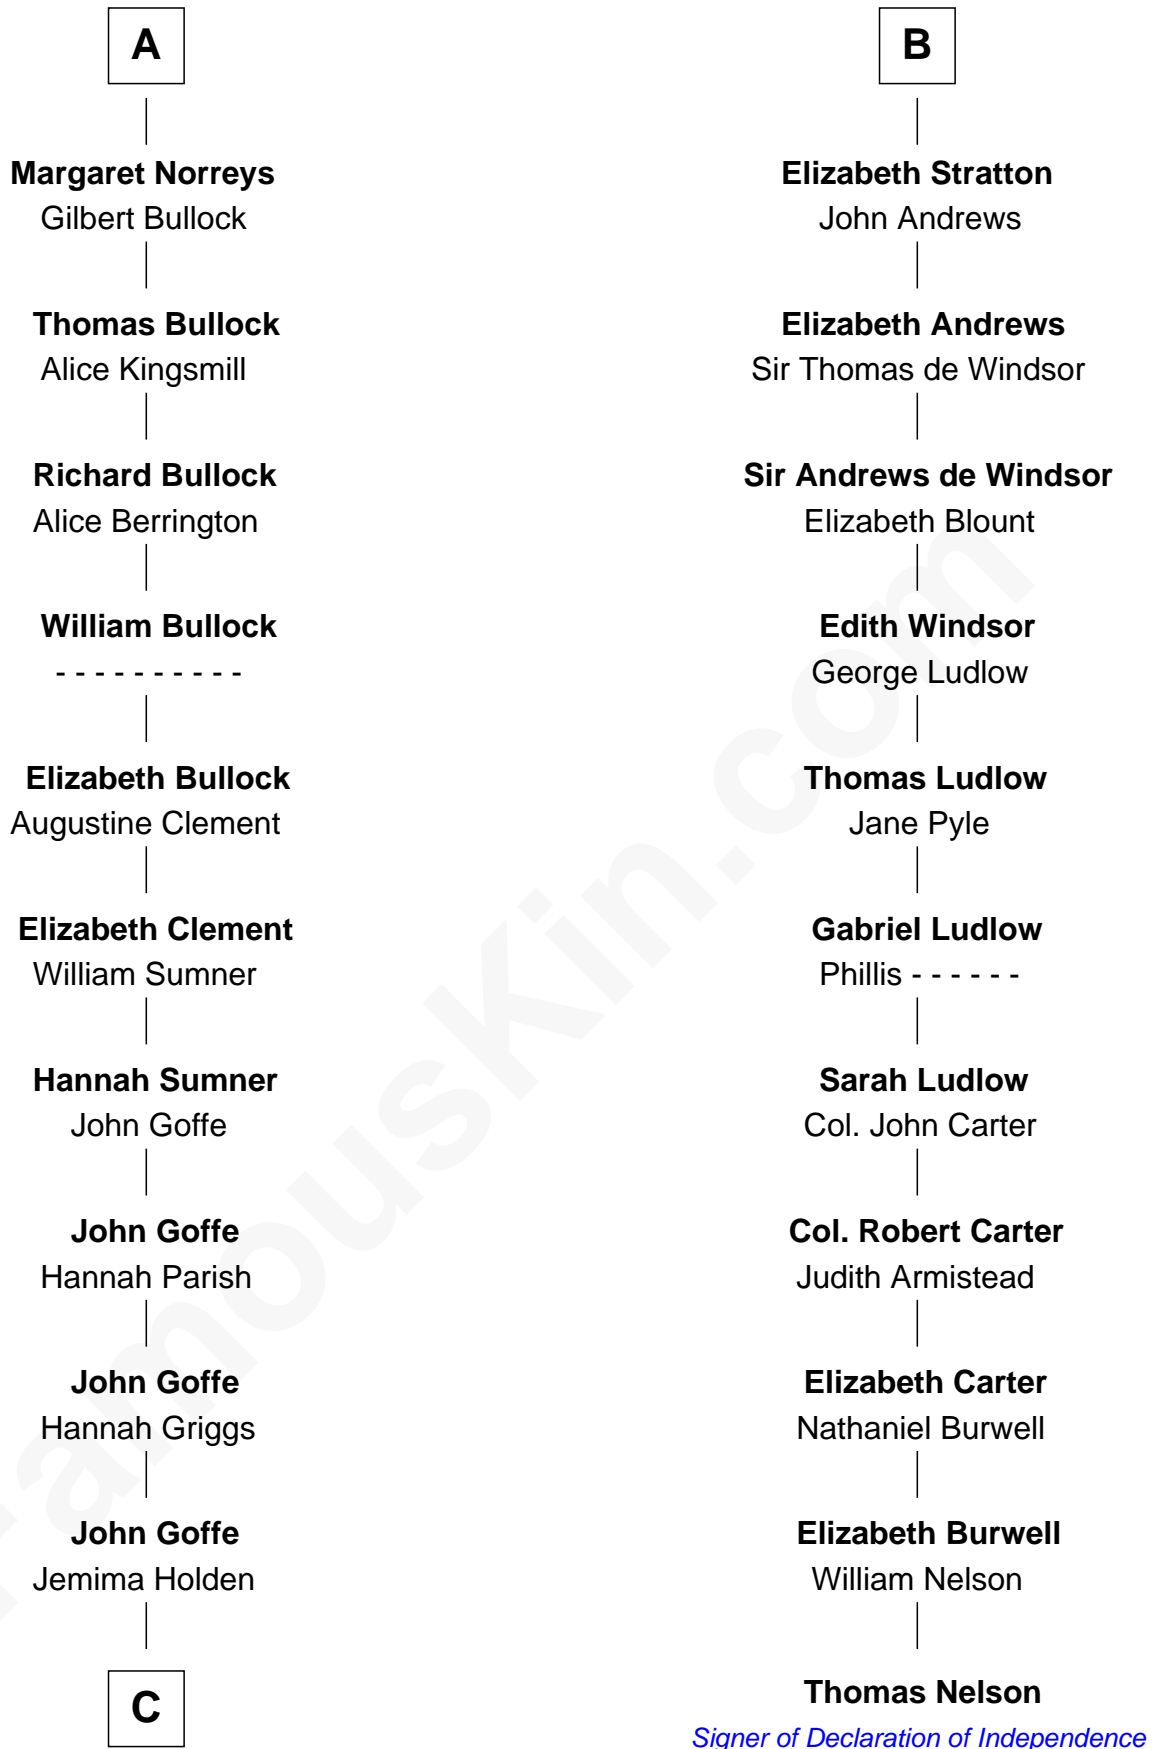

FamousKin.com

Relationship Chart of

Lou (Henry) Hoover

First Lady of President Herbert Hoover

17th cousin 4 times removed of

Thomas Nelson

Signer of the Declaration of Independence

C

Polly Goffe
Josiah Wallace

Nancy M. Wallace
John Scobey

Philomelia Sophia Scobey
Phineas Weed

Florence Ida Weed
Charles Delano Henry

Lou (Henry) Hoover
First Lady of Herbert Hoover