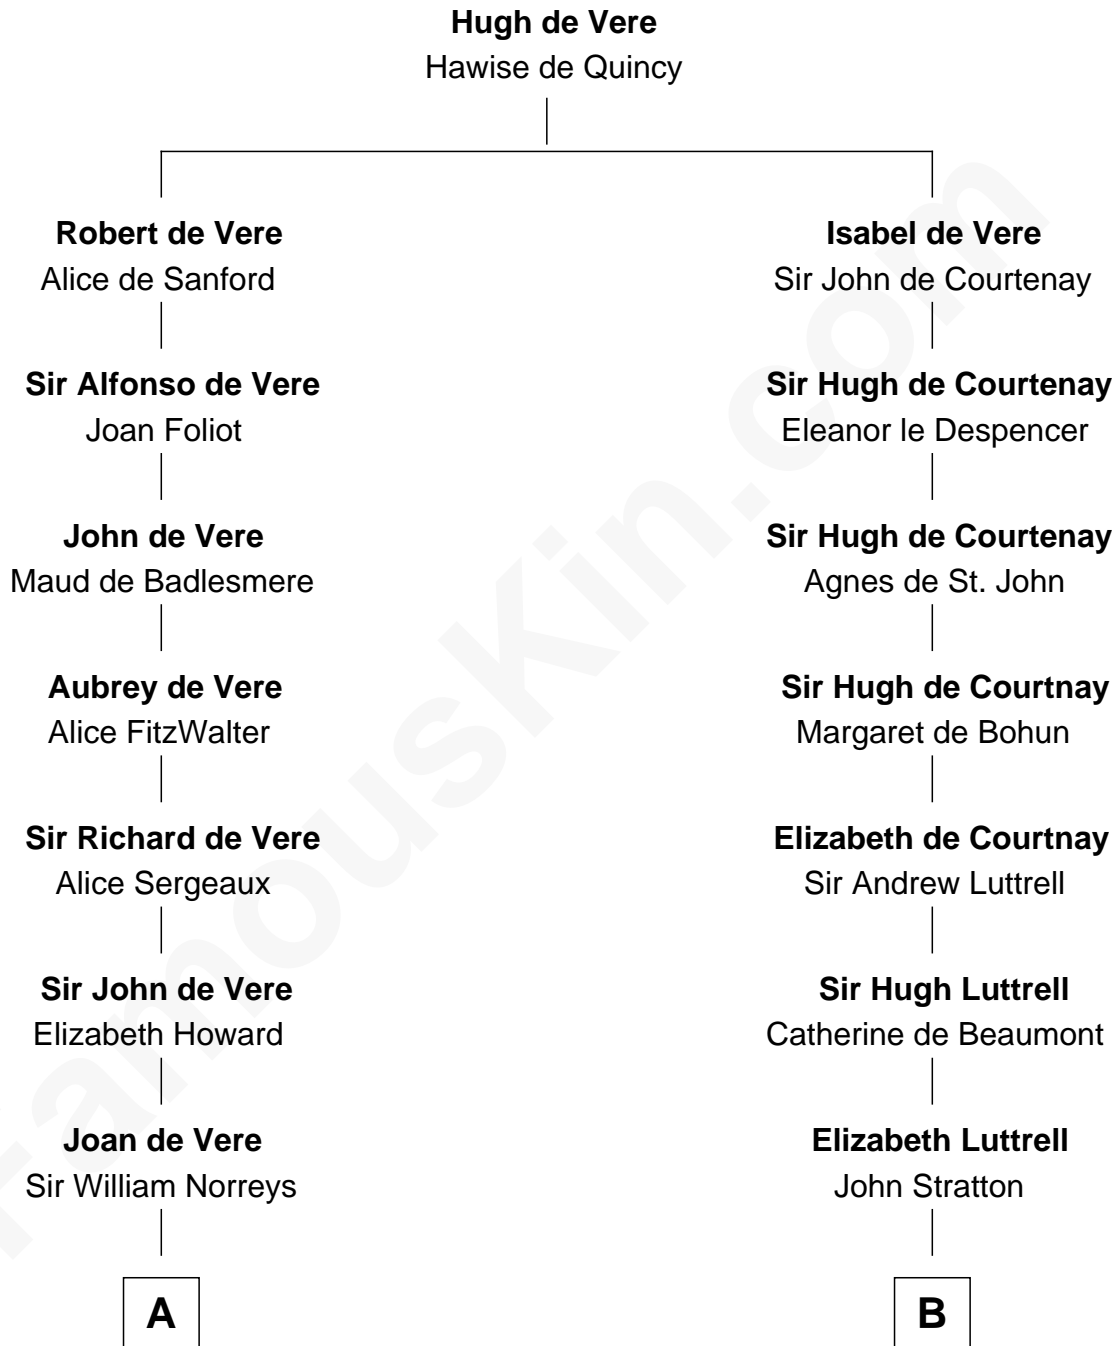

FamousKin.com

Relationship Chart of

Lou (Henry) Hoover

First Lady of President Herbert Hoover

17th cousin 4 times removed of

Thomas Nelson

Signer of the Declaration of Independence

C