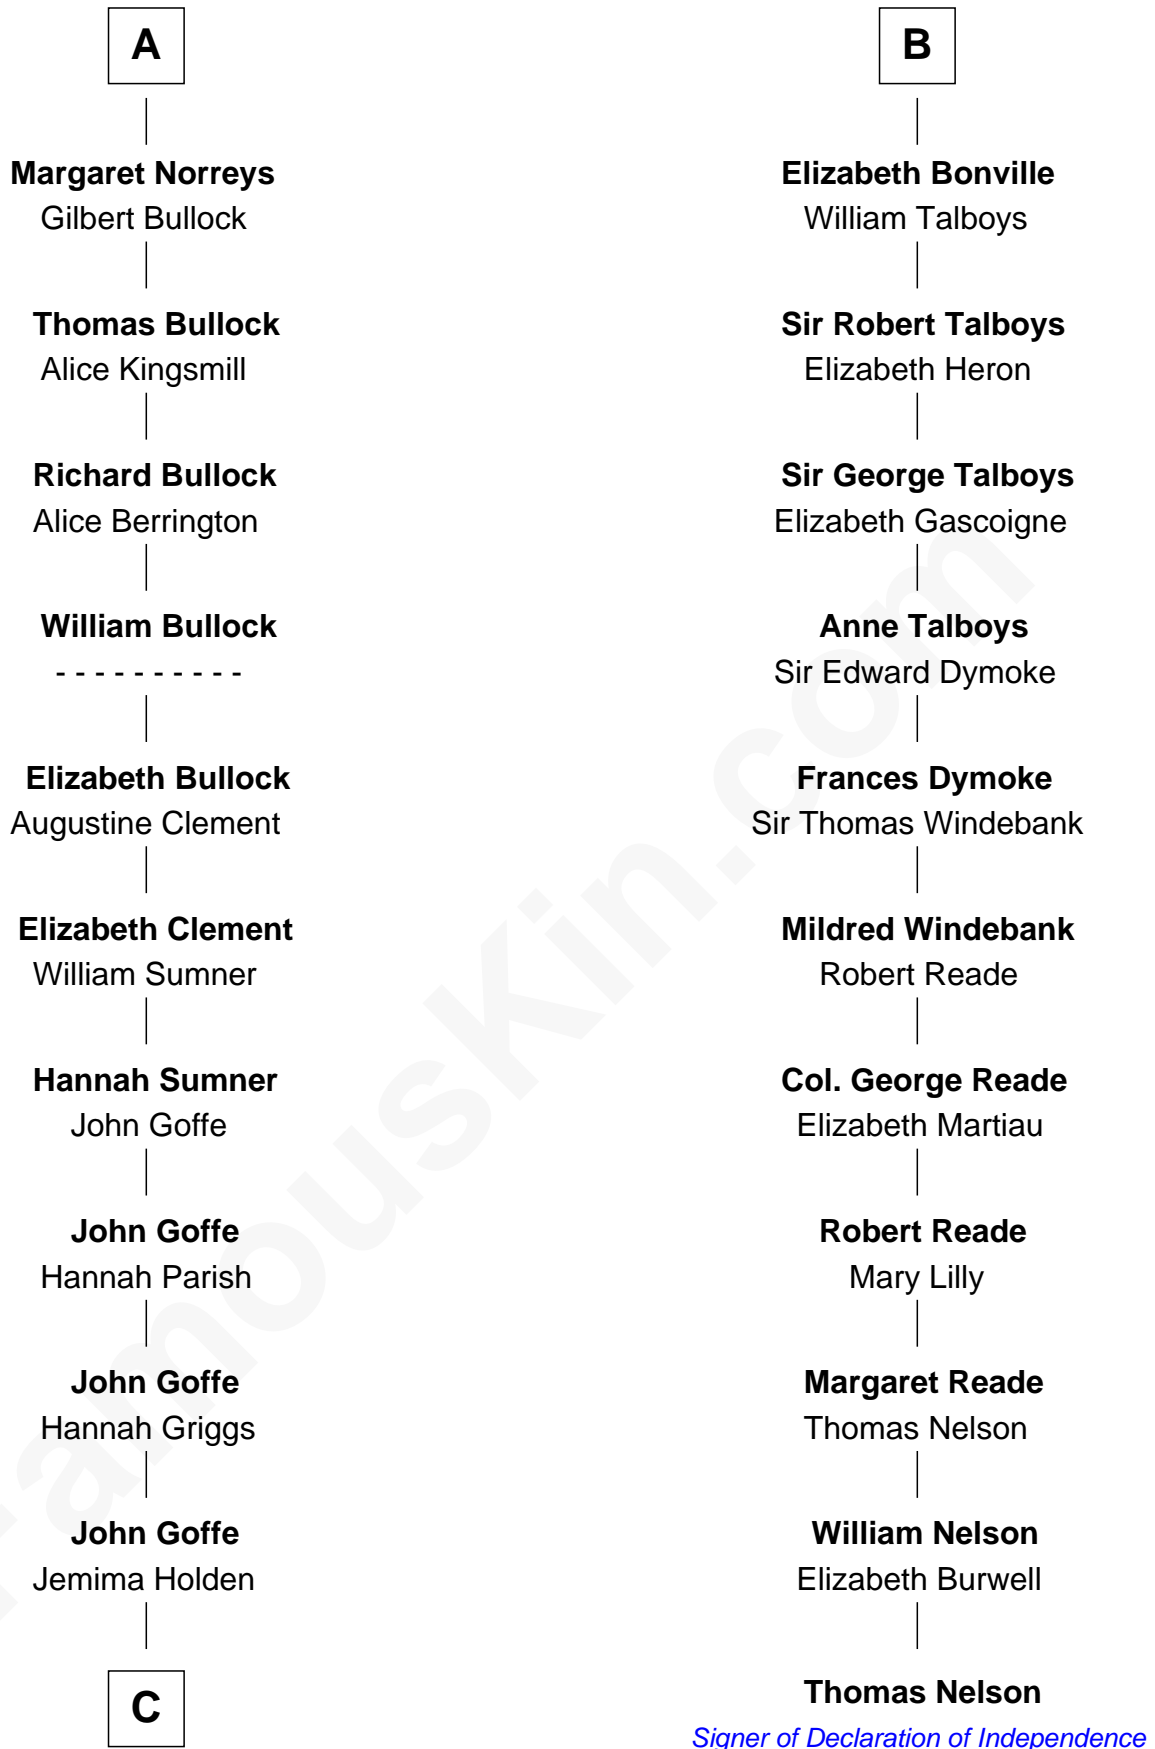

FamousKin.com

Relationship Chart of

Lou (Henry) Hoover

First Lady of President Herbert Hoover

17th cousin 4 times removed of

Thomas Nelson

Signer of the Declaration of Independence

C

Polly Goffe
Josiah Wallace

Nancy M. Wallace
John Scobey

Philomelia Sophia Scobey
Phineas Weed

Florence Ida Weed
Charles Delano Henry

Lou (Henry) Hoover
First Lady of Herbert Hoover