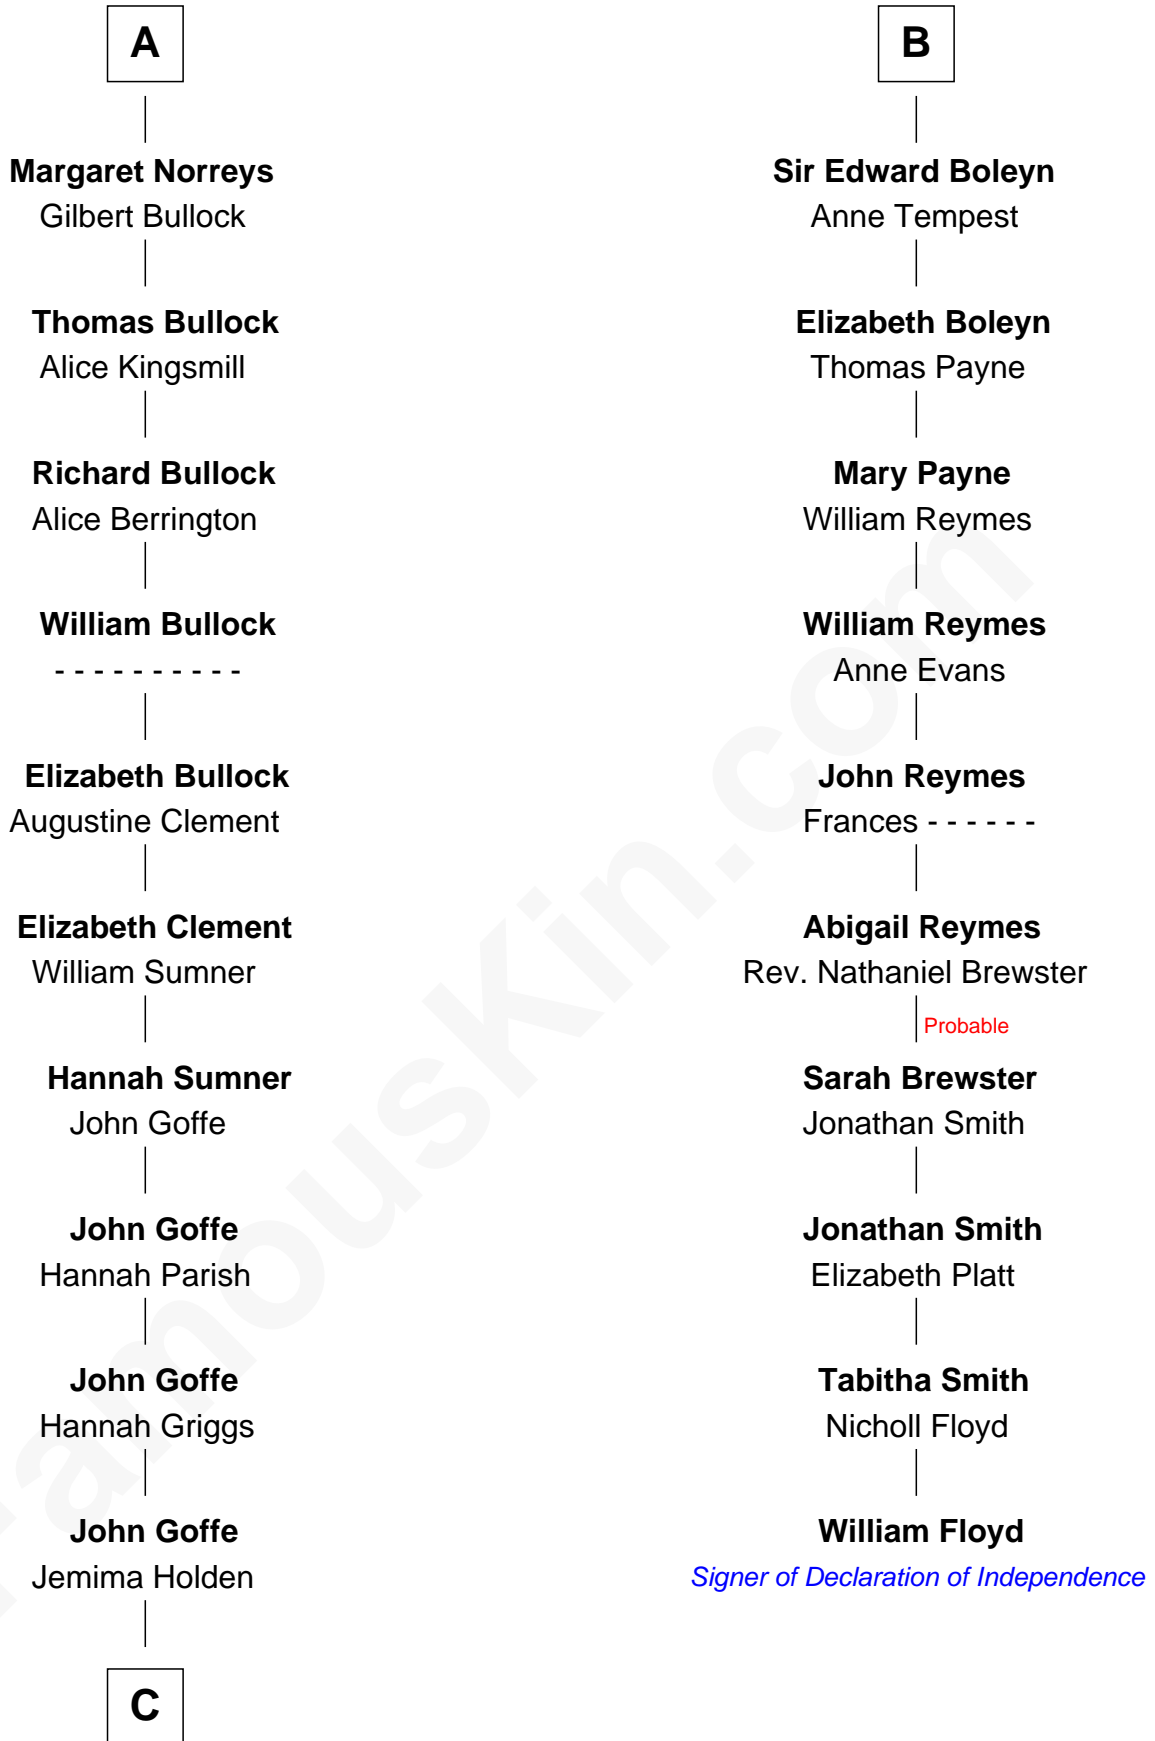

FamousKin.com

Relationship Chart of

Lou (Henry) Hoover

First Lady of President Herbert Hoover

16th cousin 5 times removed of

William Floyd

Signer of the Declaration of Independence

C

Polly Goffe
Josiah Wallace

Nancy M. Wallace
John Scobey

Philomelia Sophia Scobey
Phineas Weed

Florence Ida Weed
Charles Delano Henry

Lou (Henry) Hoover
First Lady of Herbert Hoover

FamousKin.com