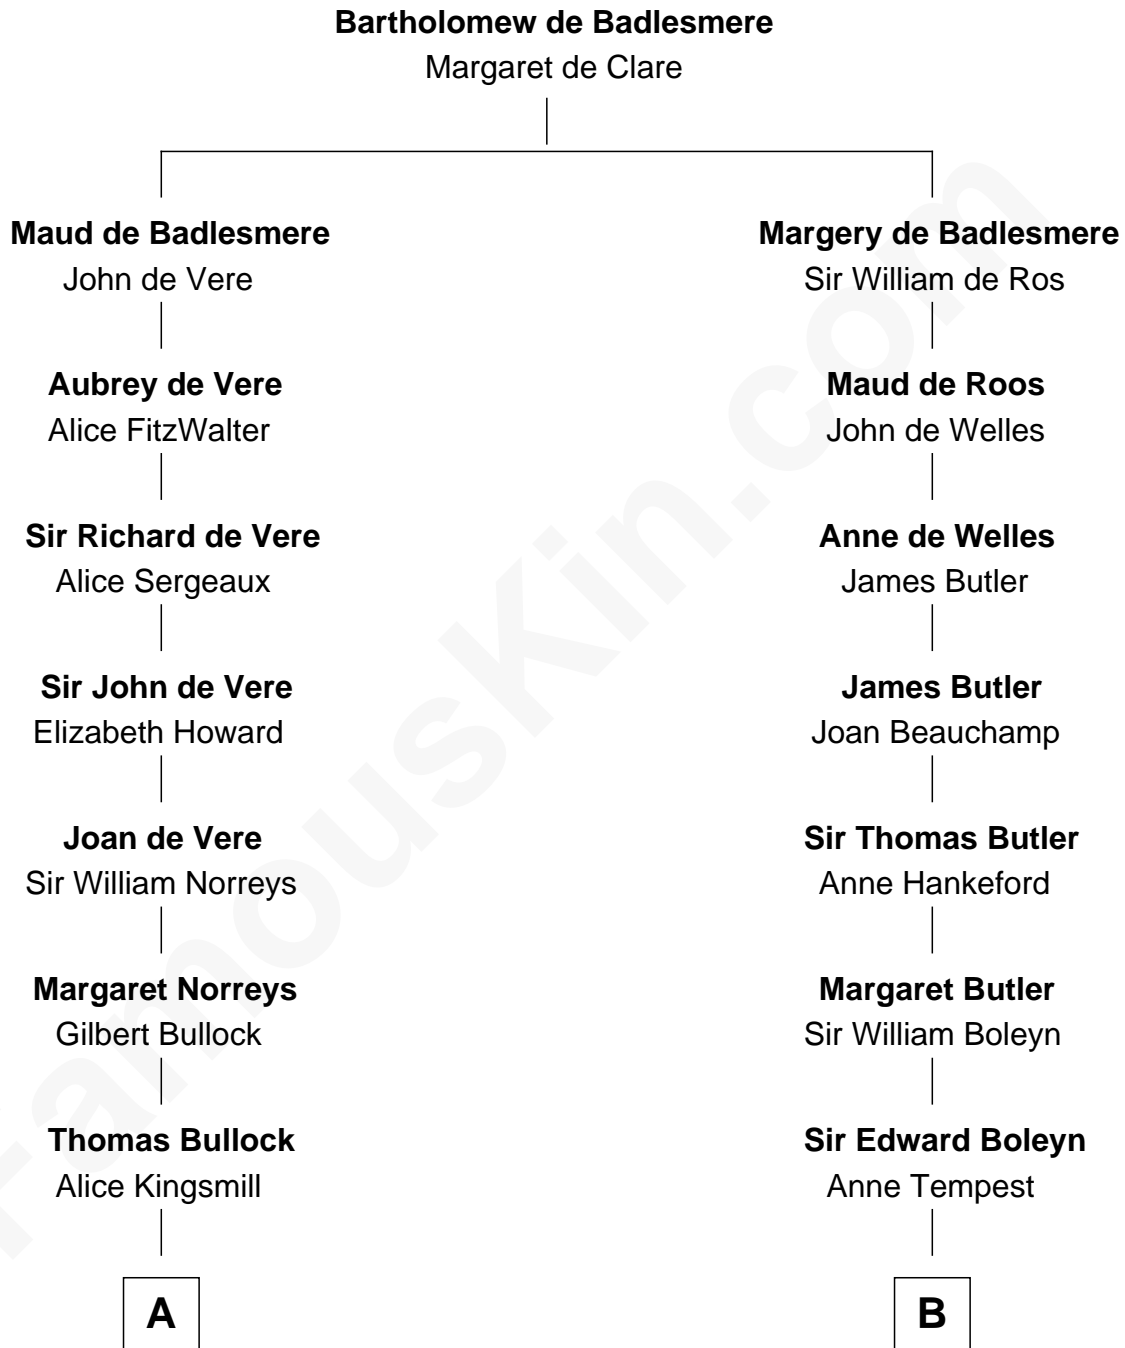

FamousKin.com

Relationship Chart of

Lou (Henry) Hoover

First Lady of President Herbert Hoover

15th cousin 4 times removed of

William Floyd

Signer of the Declaration of Independence

C

Philomelia Sophia Scobey

Phineas Weed

Florence Ida Weed

Charles Delano Henry

Lou (Henry) Hoover

First Lady of Herbert Hoover

FamousKin.com