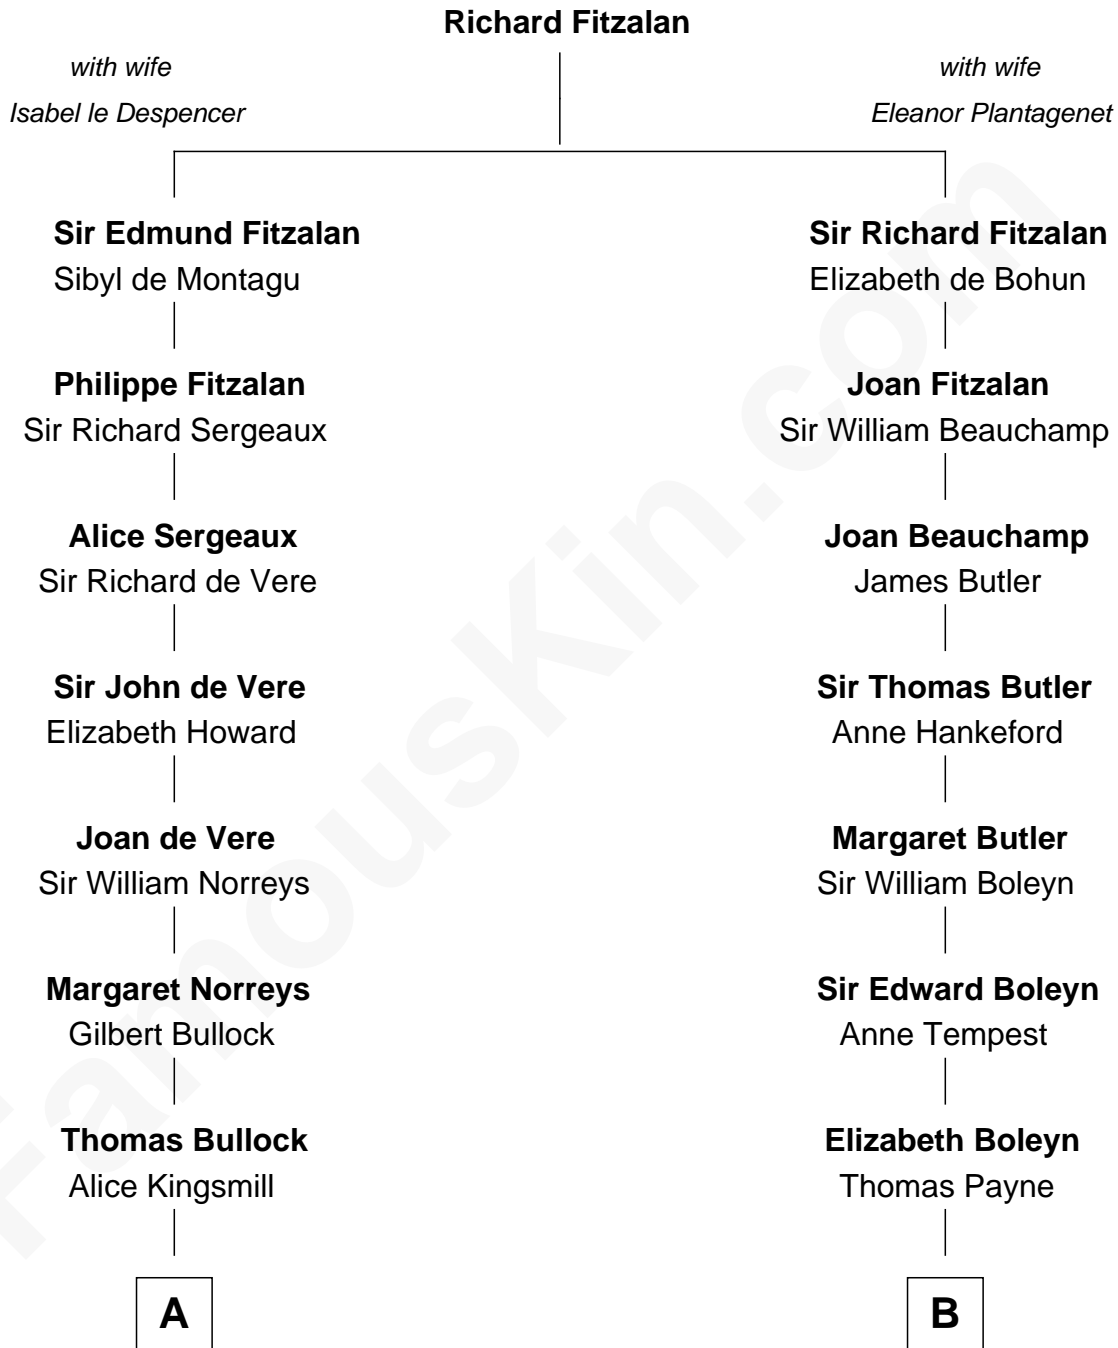

FamousKin.com

Relationship Chart of

Lou (Henry) Hoover

First Lady of President Herbert Hoover

14th cousin 5 times removed of

William Floyd

Signer of the Declaration of Independence

C

Philomelia Sophia Scobey

Phineas Weed

Florence Ida Weed

Charles Delano Henry

Lou (Henry) Hoover

First Lady of Herbert Hoover

FamousKin.com