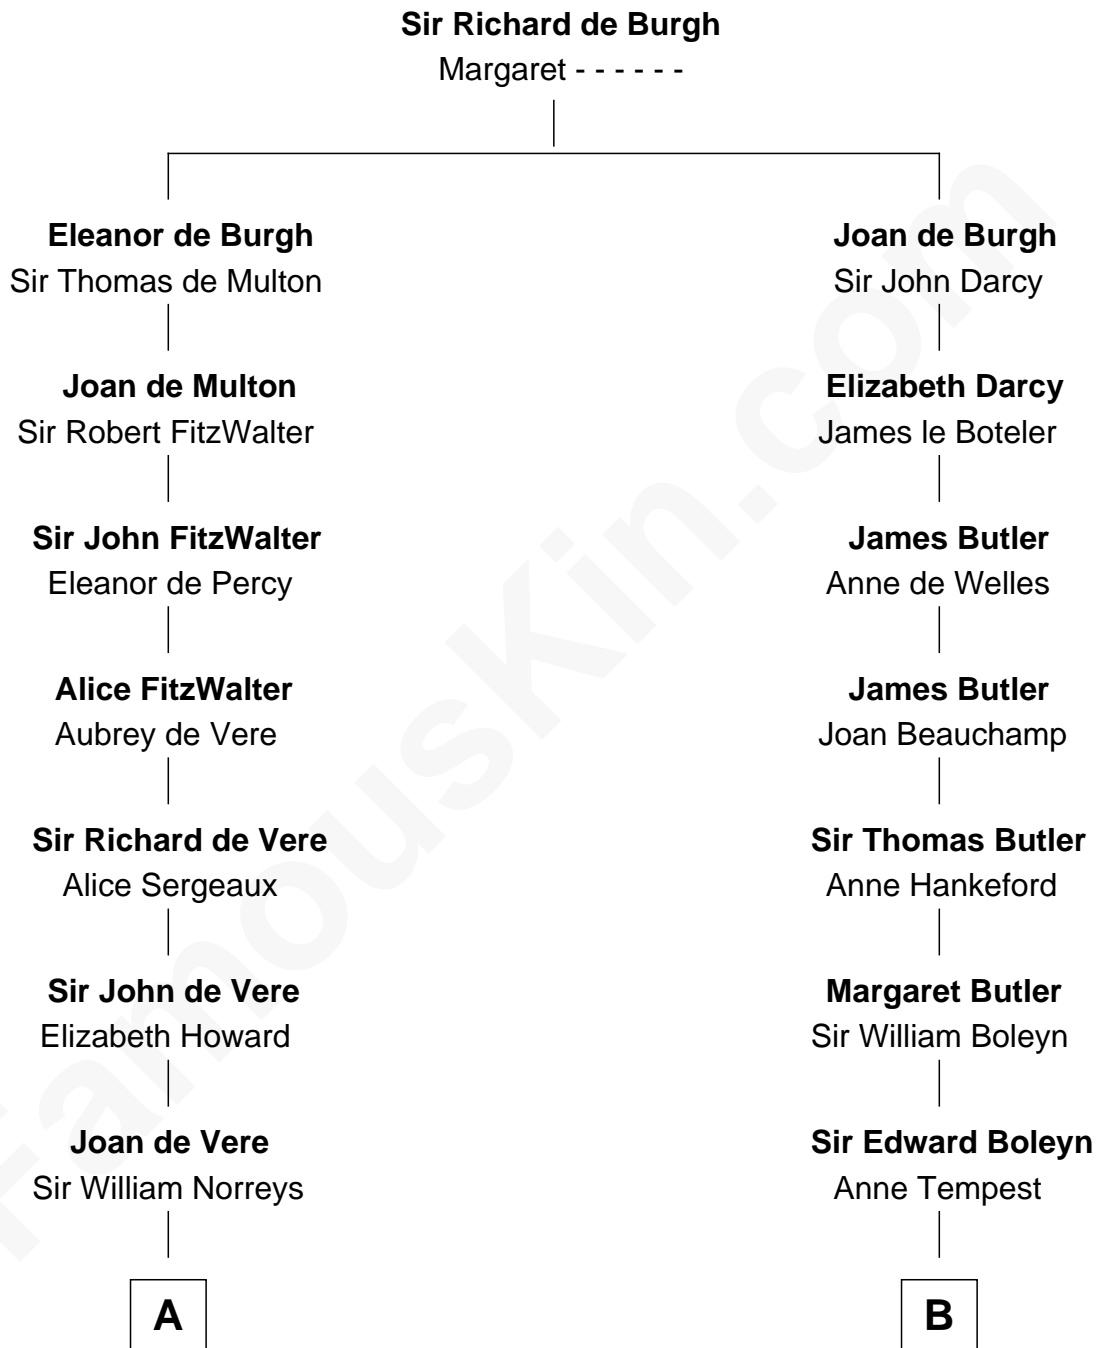

FamousKin.com

Relationship Chart of

Lou (Henry) Hoover

First Lady of President Herbert Hoover

15th cousin 6 times removed of

William Floyd

Signer of the Declaration of Independence

C

Polly Goffe
Josiah Wallace

Nancy M. Wallace
John Scobey

Philomelia Sophia Scobey
Phineas Weed

Florence Ida Weed
Charles Delano Henry

Lou (Henry) Hoover
First Lady of Herbert Hoover

FamousKin.com