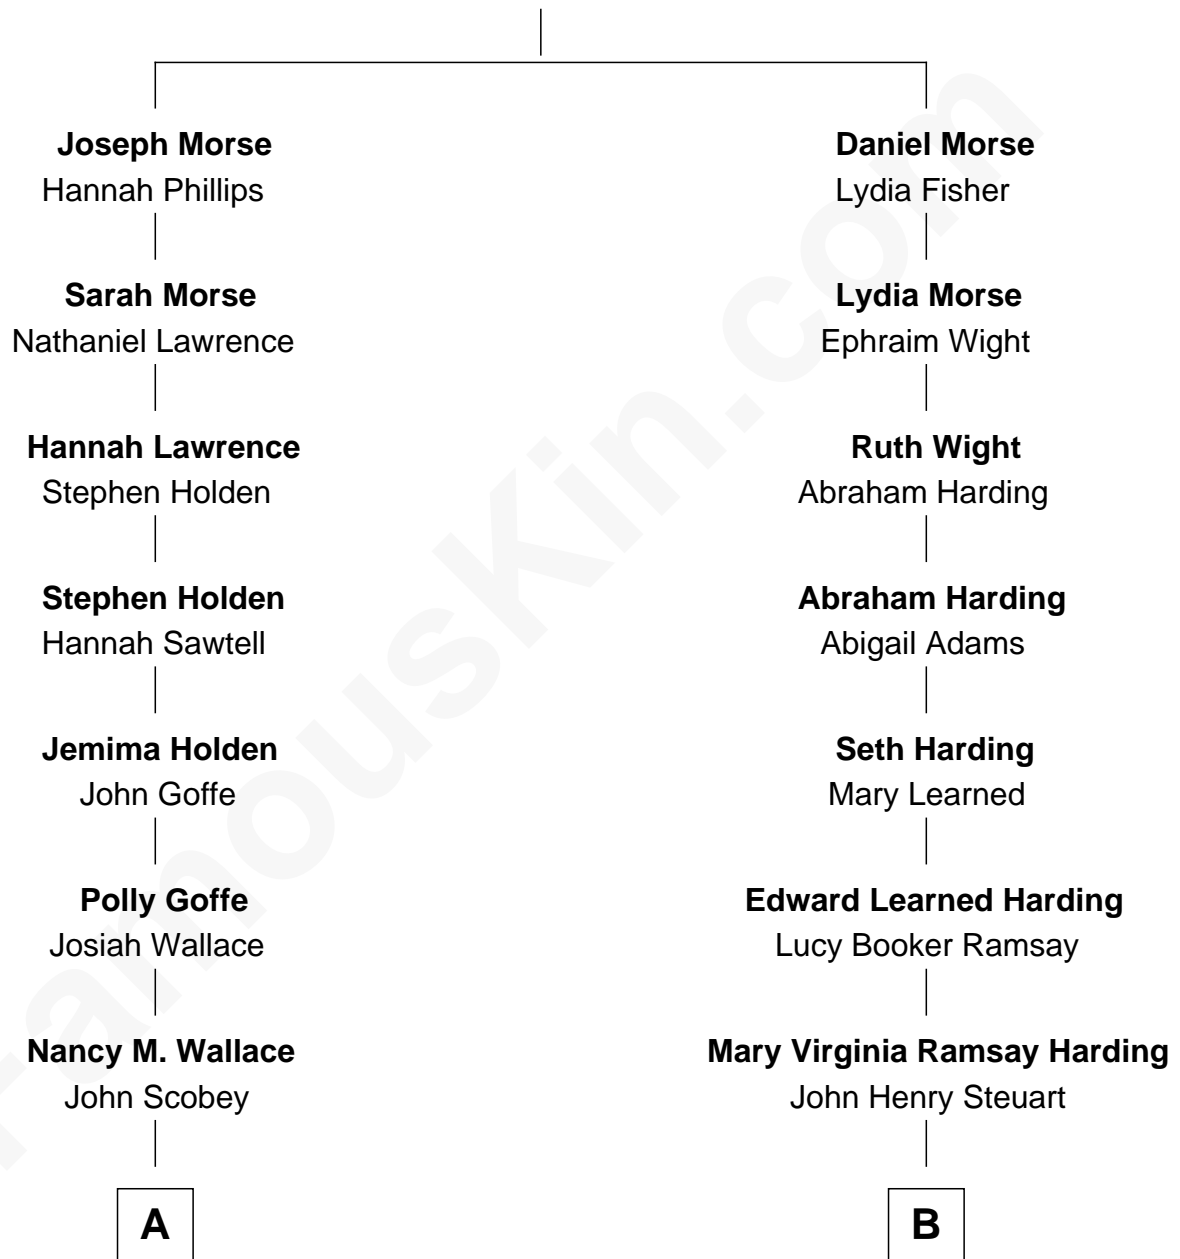

## Relationship Chart of

### Lou (Henry) Hoover

*First Lady of President Herbert Hoover*

9th cousin of

**King Leka I**

*King of the Albanians*

**Samuel Morse**  
Elizabeth Jasper

**A**

**Philomelia Sophia Scobey**

Phineas Weed

**Florence Ida Weed**

Charles Delano Henry

**Lou (Henry) Hoover**

*First Lady of Herbert Hoover*

**B**

**Gladys Virginia Stuart**

Gyula Apponyi de Nagy Appony