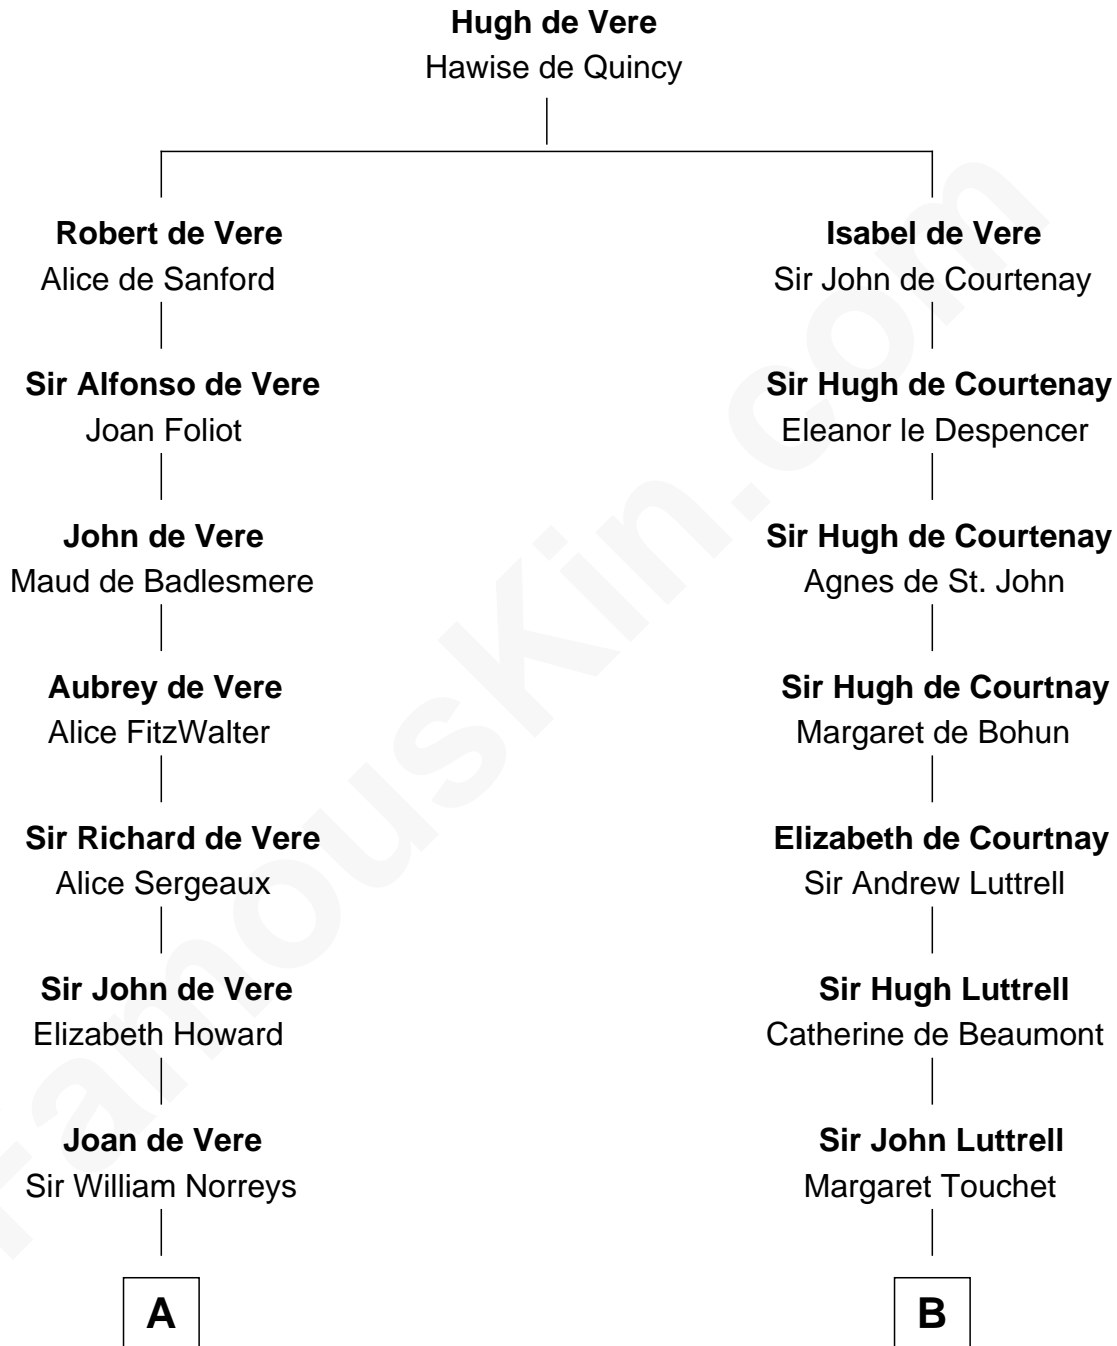

FamousKin.com

Relationship Chart of

Lou (Henry) Hoover

First Lady of President Herbert Hoover

17th cousin 4 times removed of

General William Whipple

Signer of the Declaration of Independence

C

Polly Goffe
Josiah Wallace

Nancy M. Wallace
John Scobey

Philomelia Sophia Scobey
Phineas Weed

Florence Ida Weed
Charles Delano Henry

Lou (Henry) Hoover
First Lady of Herbert Hoover