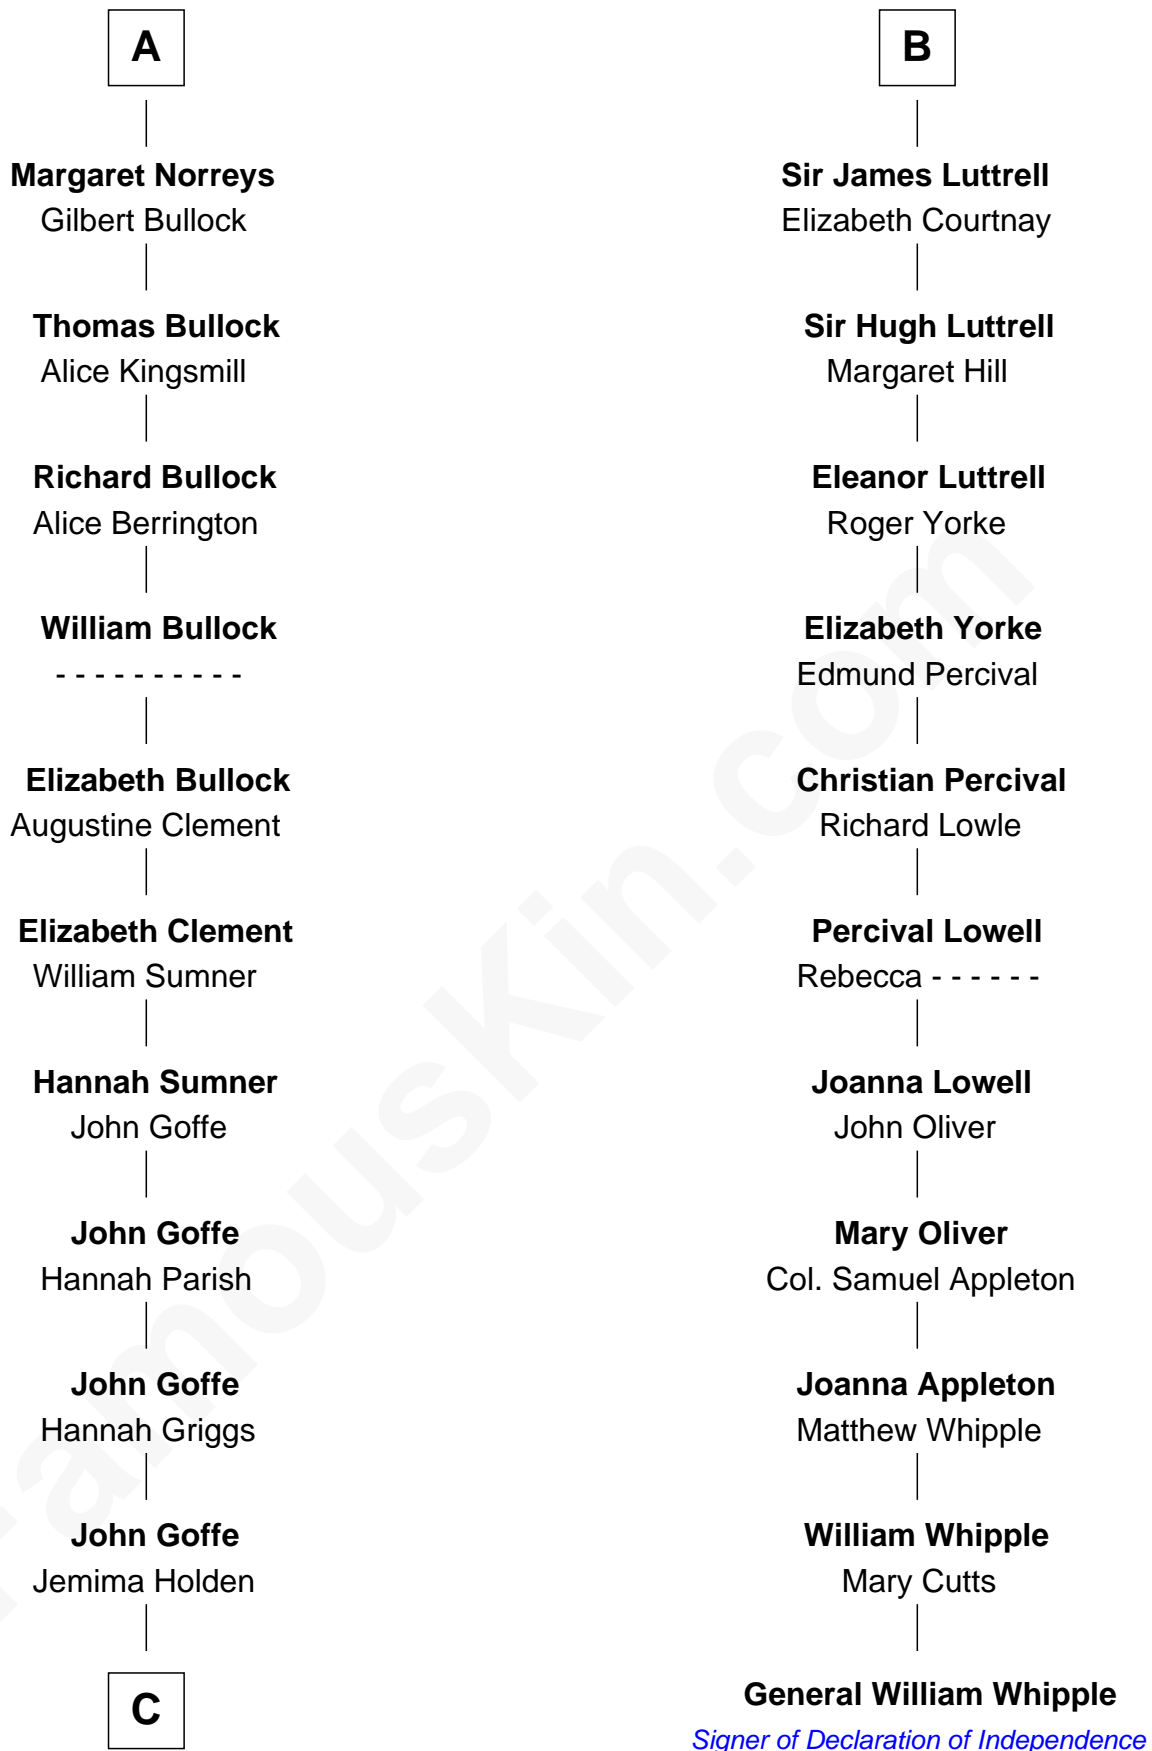

FamousKin.com

Relationship Chart of

Lou (Henry) Hoover

First Lady of President Herbert Hoover

17th cousin 4 times removed of

General William Whipple

Signer of the Declaration of Independence

C

Polly Goffe
Josiah Wallace

Nancy M. Wallace
John Scobey

Philomelia Sophia Scobey
Phineas Weed

Florence Ida Weed
Charles Delano Henry

Lou (Henry) Hoover
First Lady of Herbert Hoover