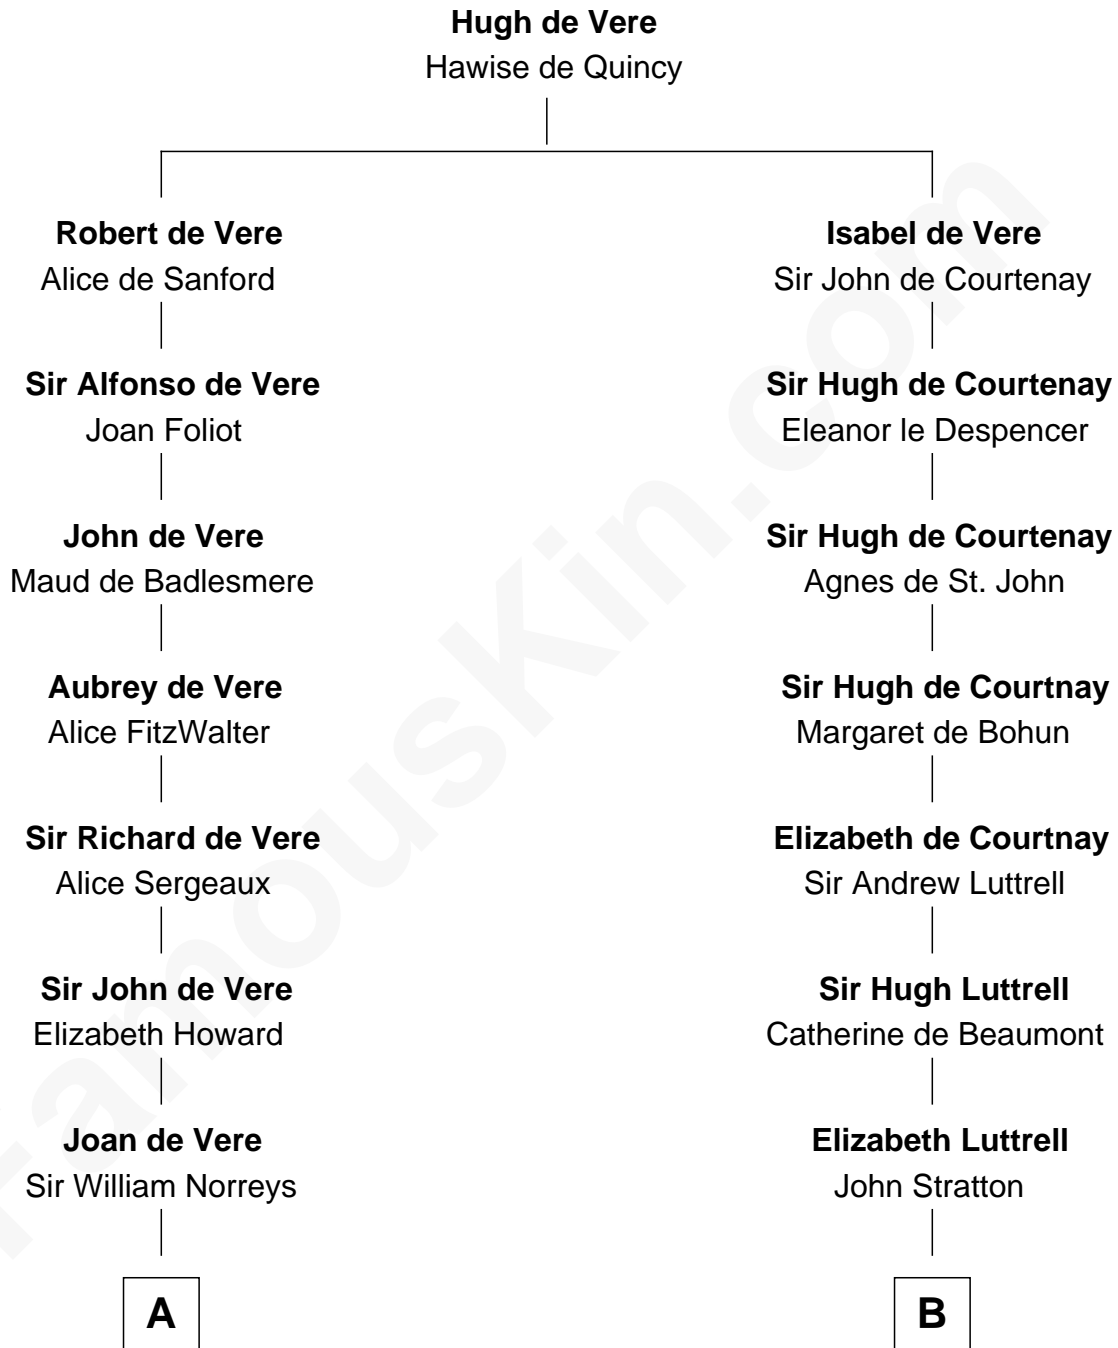

FamousKin.com

Relationship Chart of

Lou (Henry) Hoover

First Lady of President Herbert Hoover

16th cousin 5 times removed of

Caleb Brewster

Member of the Culper Spy Ring during the American Revolution

C

Polly Goffe
Josiah Wallace

Nancy M. Wallace
John Scobey

Philomelia Sophia Scobey
Phineas Weed

Florence Ida Weed
Charles Delano Henry

Lou (Henry) Hoover
First Lady of Herbert Hoover

FamousKin.com