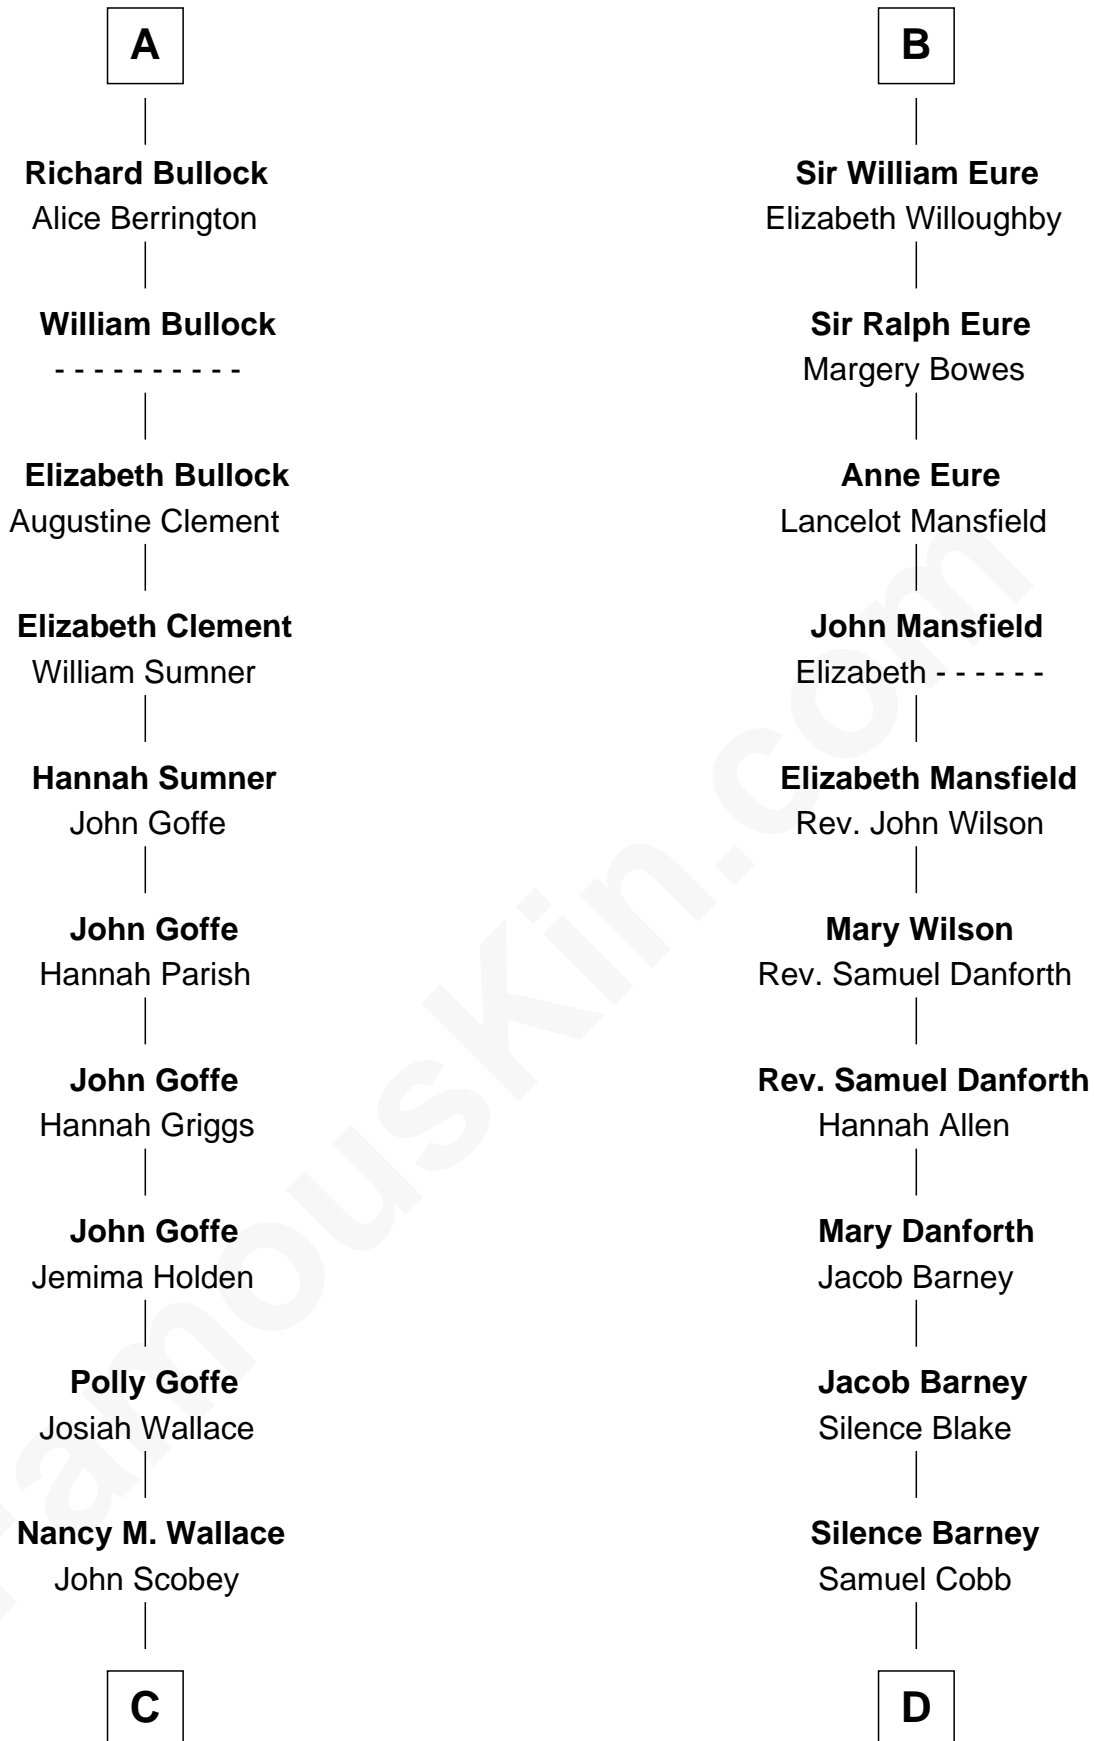

FamousKin.com

Relationship Chart of

Lou (Henry) Hoover

First Lady of President Herbert Hoover

19th cousin 2 times removed of

Sandra Day O'Connor

First Female U.S. Supreme Court Justice

C

Philomelia Sophia Scobey

Phineas Weed

Florence Ida Weed

Charles Delano Henry

Lou (Henry) Hoover

First Lady of Herbert Hoover

D

Lettice Carlyle Cobb

Luke Day

Hollis Day

Eliza L. Flanders

Henry Clay Day

Alice Edith Hilton

Henry R. Day

Ada Mae Wilkey

Sandra Day O'Connor