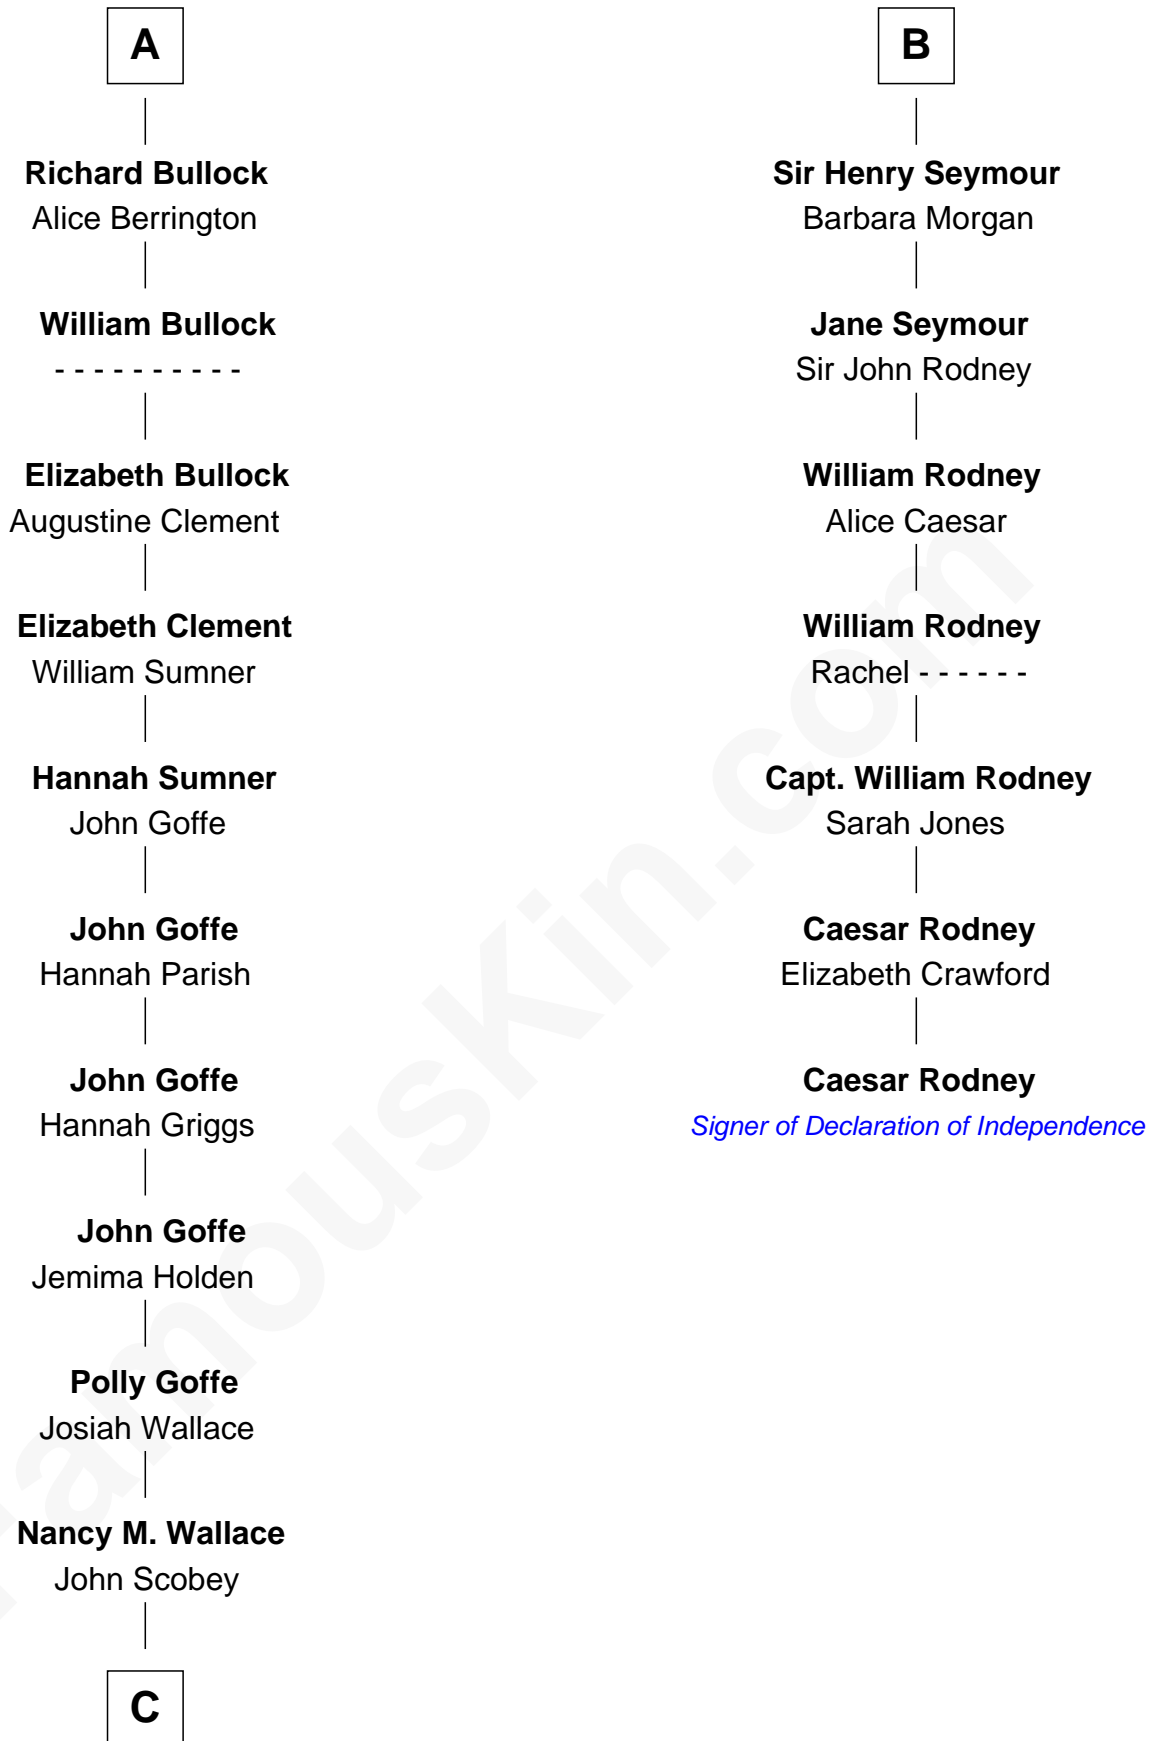

## Relationship Chart of

### Lou (Henry) Hoover

*First Lady of President Herbert Hoover*

13th cousin 6 times removed of

### Caesar Rodney

*Signer of the Declaration of Independence*

**C**

Philomelia Sophia Scobey

Phineas Weed

Florence Ida Weed

Charles Delano Henry

Lou (Henry) Hoover