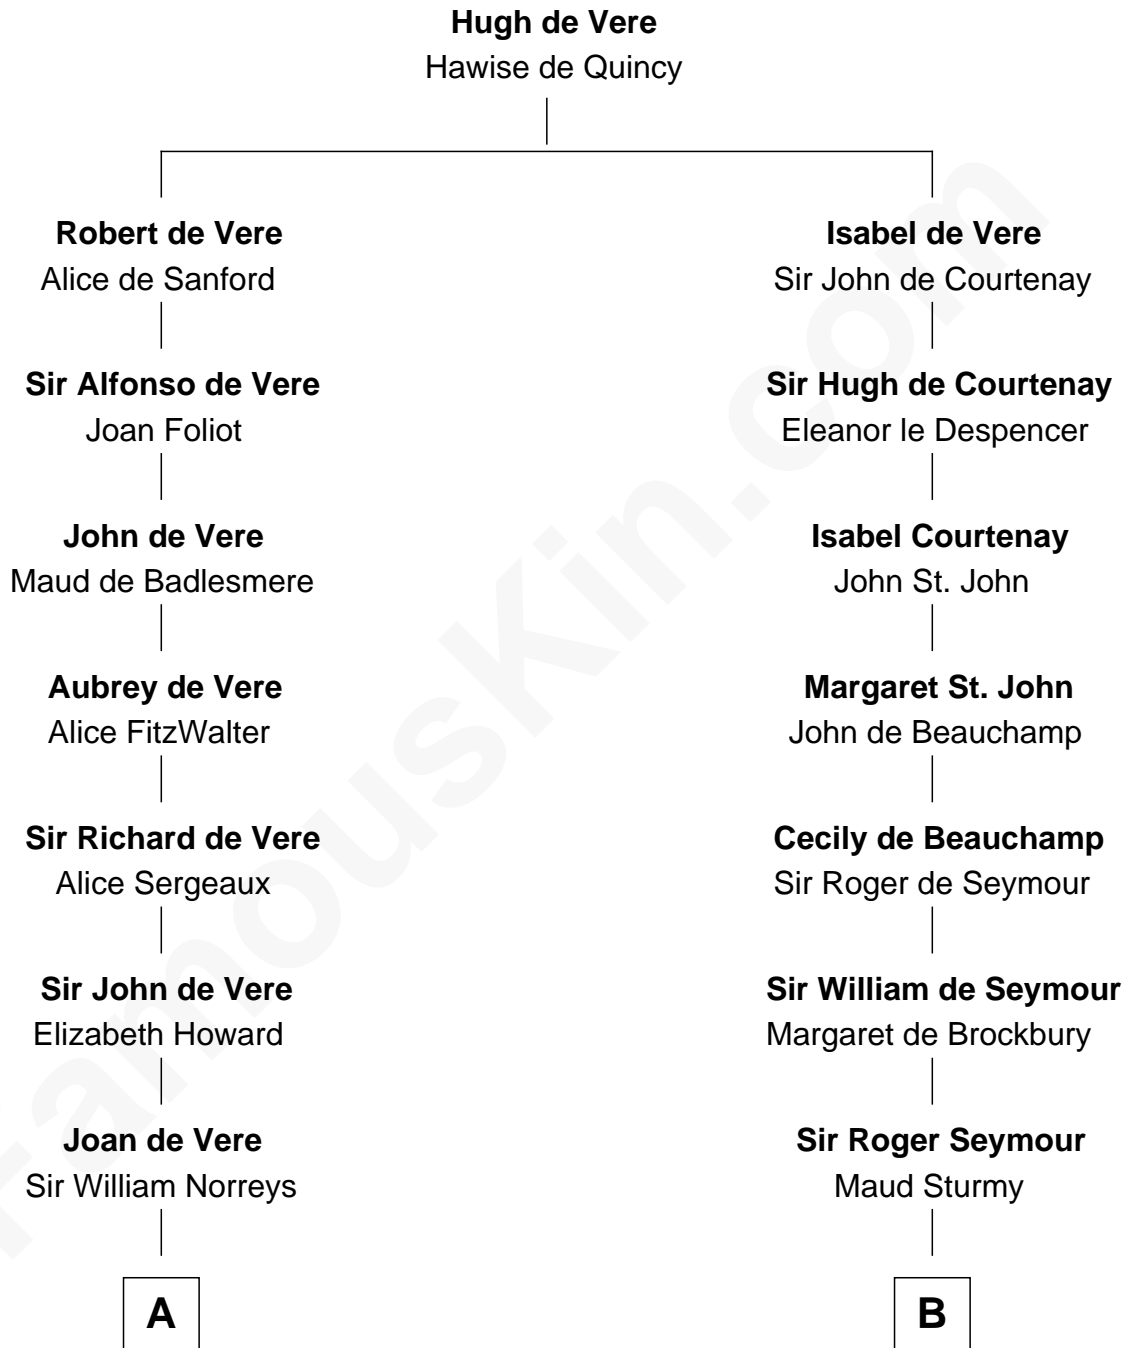

## Relationship Chart of

### Lou (Henry) Hoover

*First Lady of President Herbert Hoover*

17th cousin 4 times removed of

**Caesar Rodney**

*Signer of the Declaration of Independence*

**C**

**Polly Goffe**  
Josiah Wallace

**Nancy M. Wallace**  
John Scobey