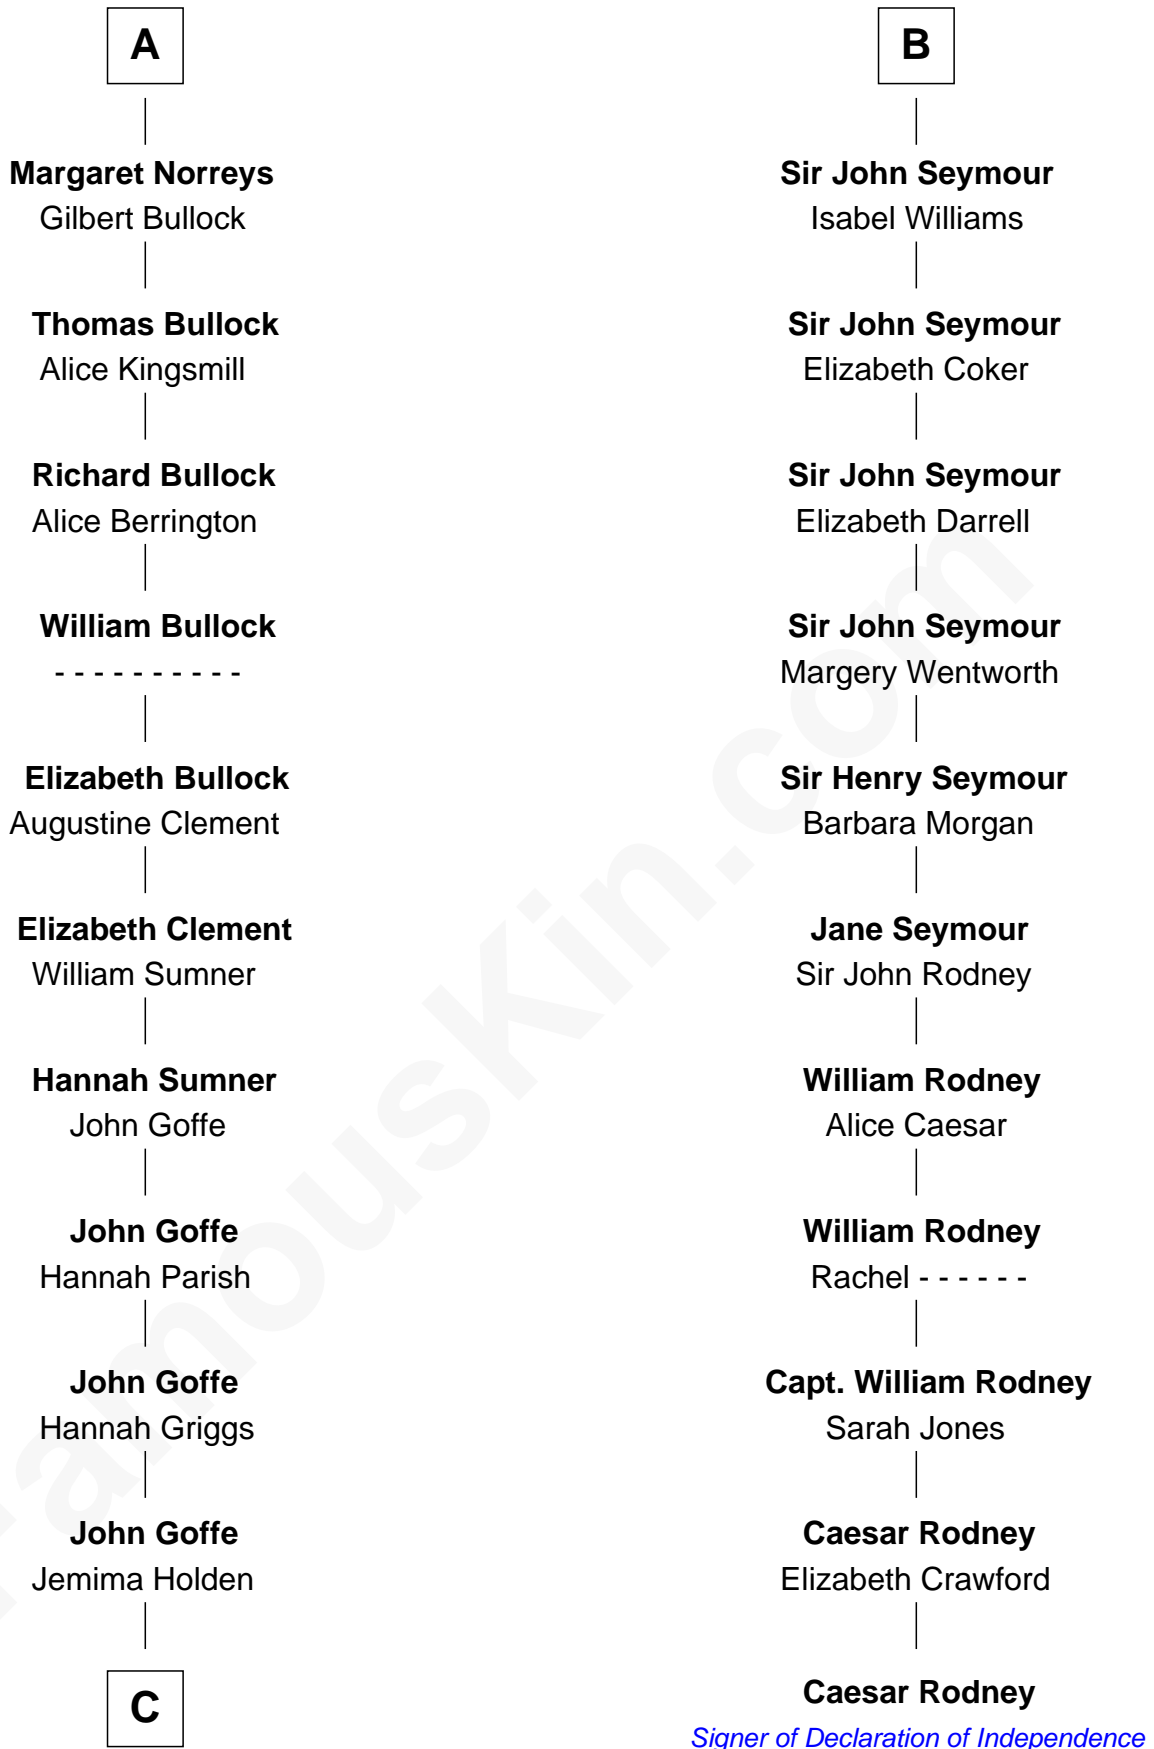

## Relationship Chart of

### Lou (Henry) Hoover

*First Lady of President Herbert Hoover*

17th cousin 4 times removed of

**Caesar Rodney**

*Signer of the Declaration of Independence*

**C**

**Polly Goffe**  
Josiah Wallace

**Nancy M. Wallace**  
John Scobey

**Philomelia Sophia Scobey**  
Phineas Weed

**Florence Ida Weed**  
Charles Delano Henry

**Lou (Henry) Hoover**  
*First Lady of Herbert Hoover*

FamousKin.com