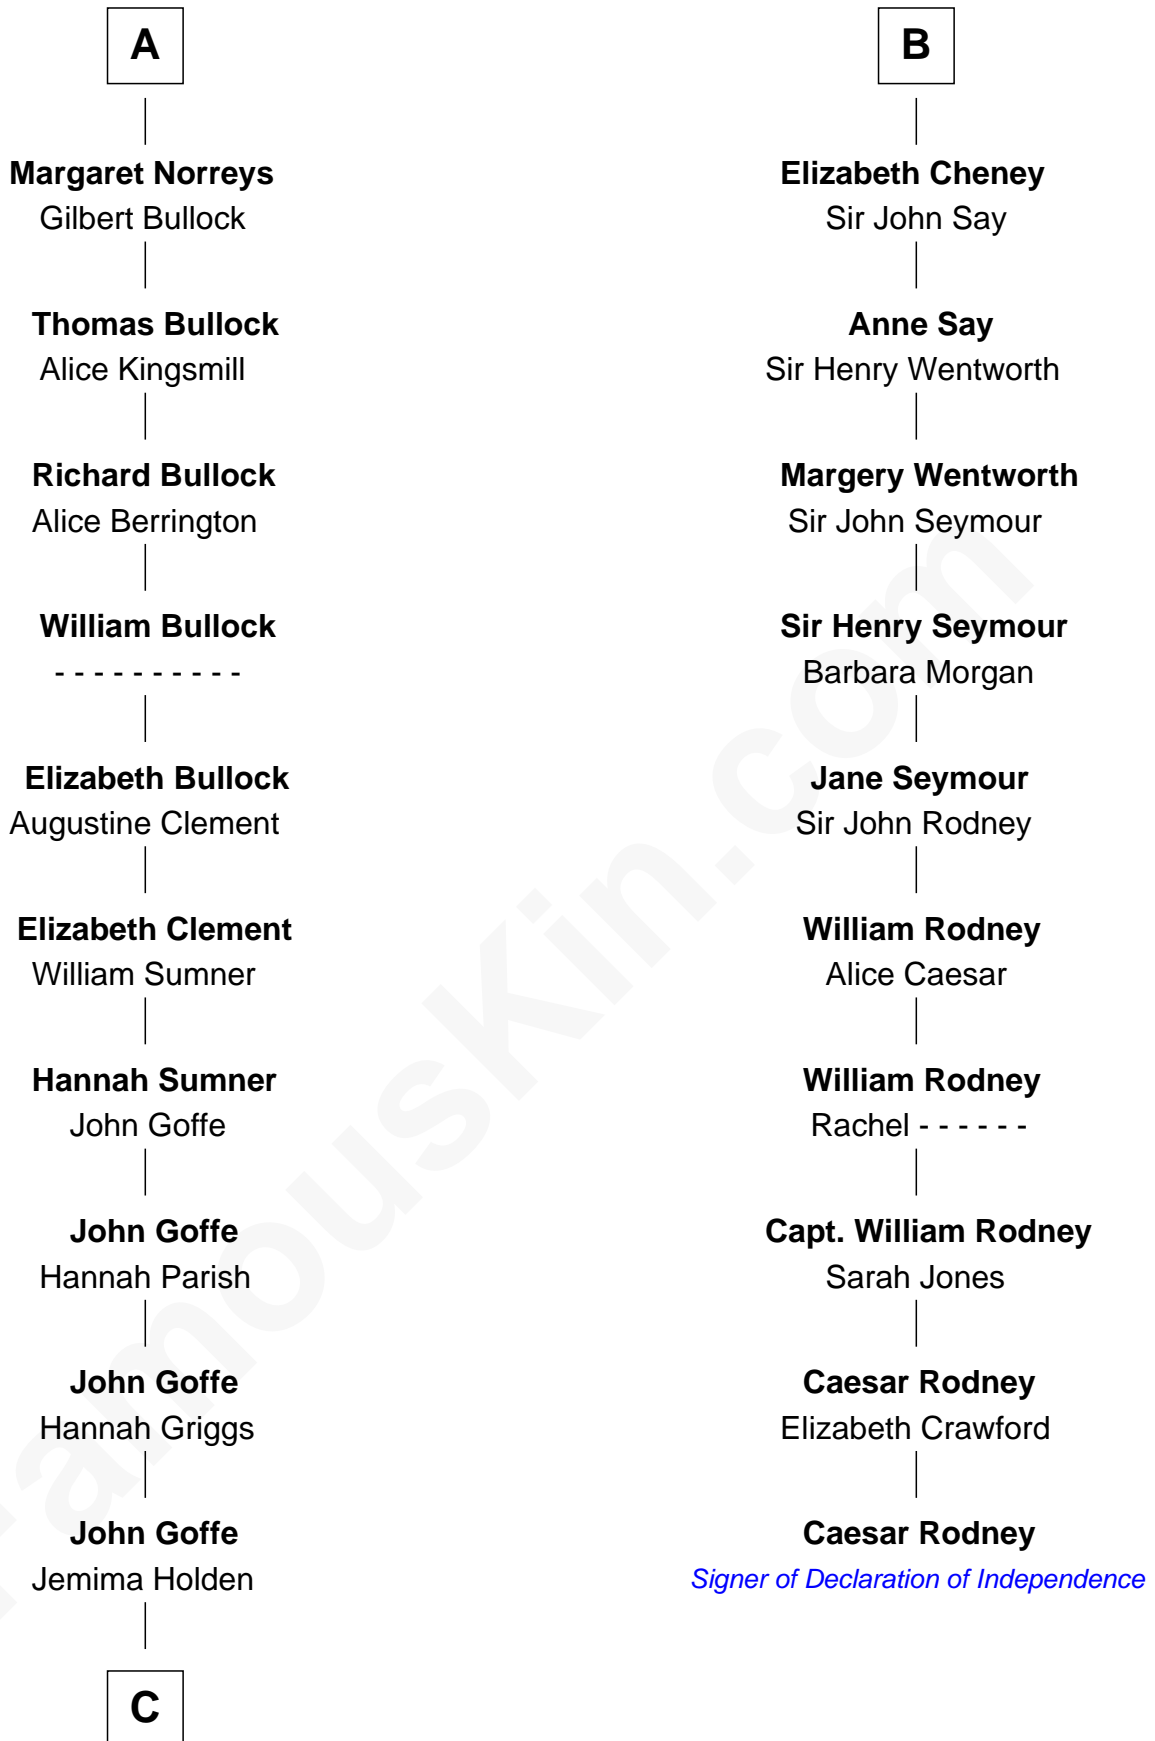

## Relationship Chart of

### Lou (Henry) Hoover

*First Lady of President Herbert Hoover*

16th cousin 5 times removed of

### Caesar Rodney

*Signer of the Declaration of Independence*

**C**

**Polly Goffe**  
Josiah Wallace

**Nancy M. Wallace**  
John Scobey

**Philomelia Sophia Scobey**  
Phineas Weed

**Florence Ida Weed**  
Charles Delano Henry