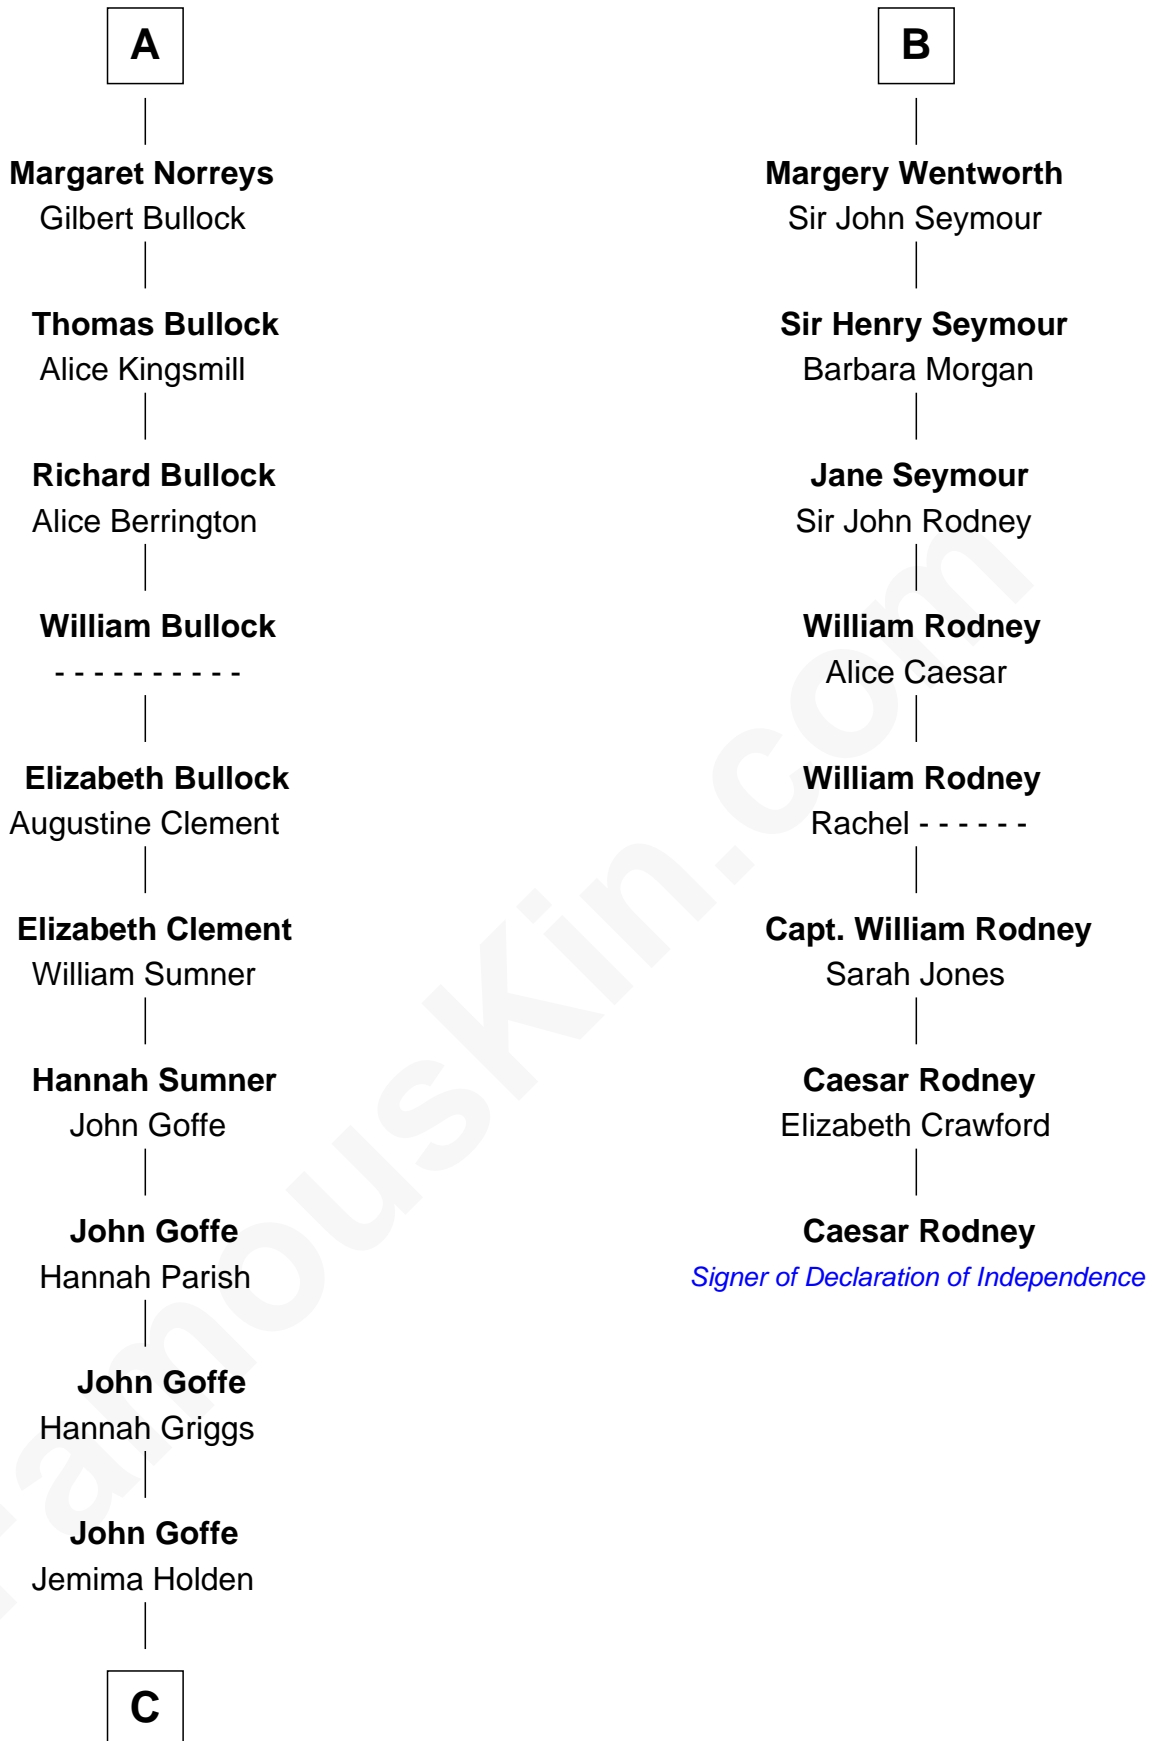

FamousKin.com

Relationship Chart of

Lou (Henry) Hoover

First Lady of President Herbert Hoover

14th cousin 7 times removed of

Caesar Rodney

Signer of the Declaration of Independence

C

Polly Goffe
Josiah Wallace

Nancy M. Wallace
John Scobey

Philomelia Sophia Scobey
Phineas Weed

Florence Ida Weed
Charles Delano Henry

Lou (Henry) Hoover
First Lady of Herbert Hoover

FamousKin.com