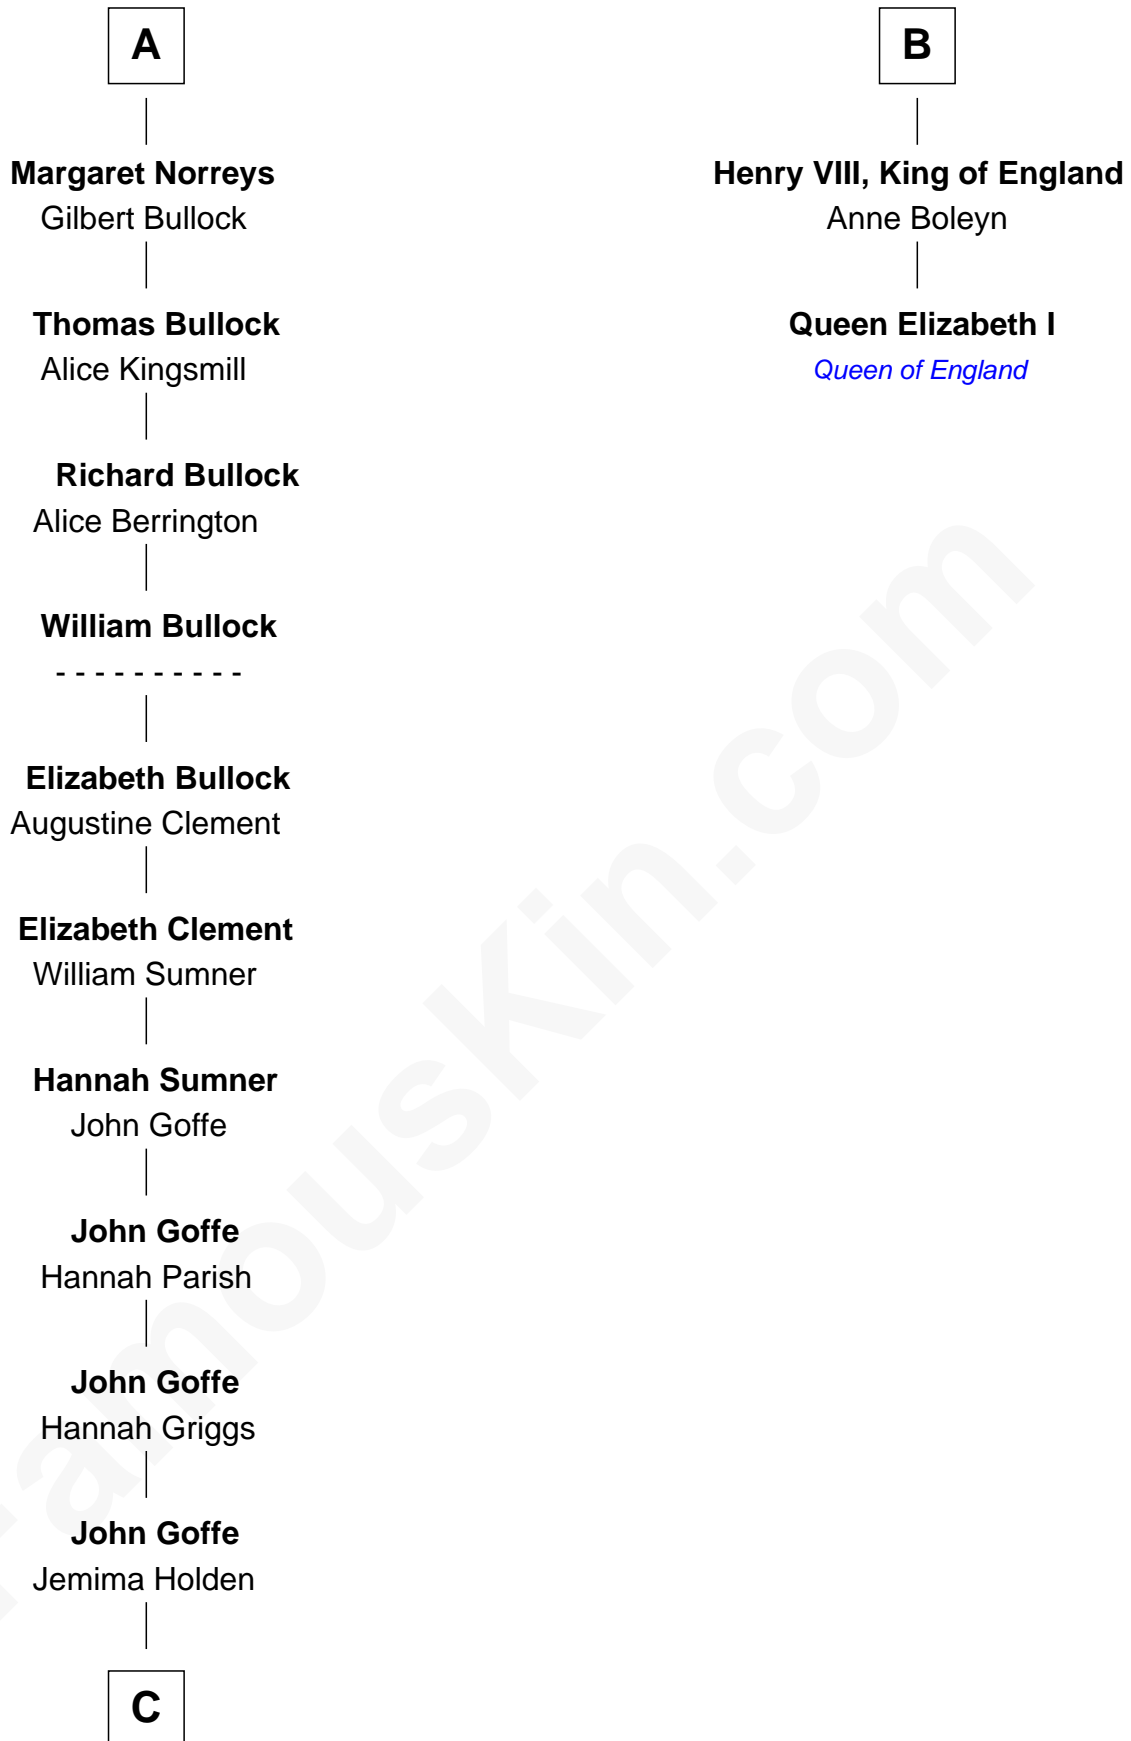

## Relationship Chart of

### Lou (Henry) Hoover

First Lady of President Herbert Hoover

8th cousin 13 times removed of

### Queen Elizabeth I

Queen of England

**C**

**Polly Goffe**  
Josiah Wallace

**Nancy M. Wallace**  
John Scobey

**Philomelia Sophia Scobey**  
Phineas Weed

**Florence Ida Weed**  
Charles Delano Henry

**Lou (Henry) Hoover**  
*First Lady of Herbert Hoover*