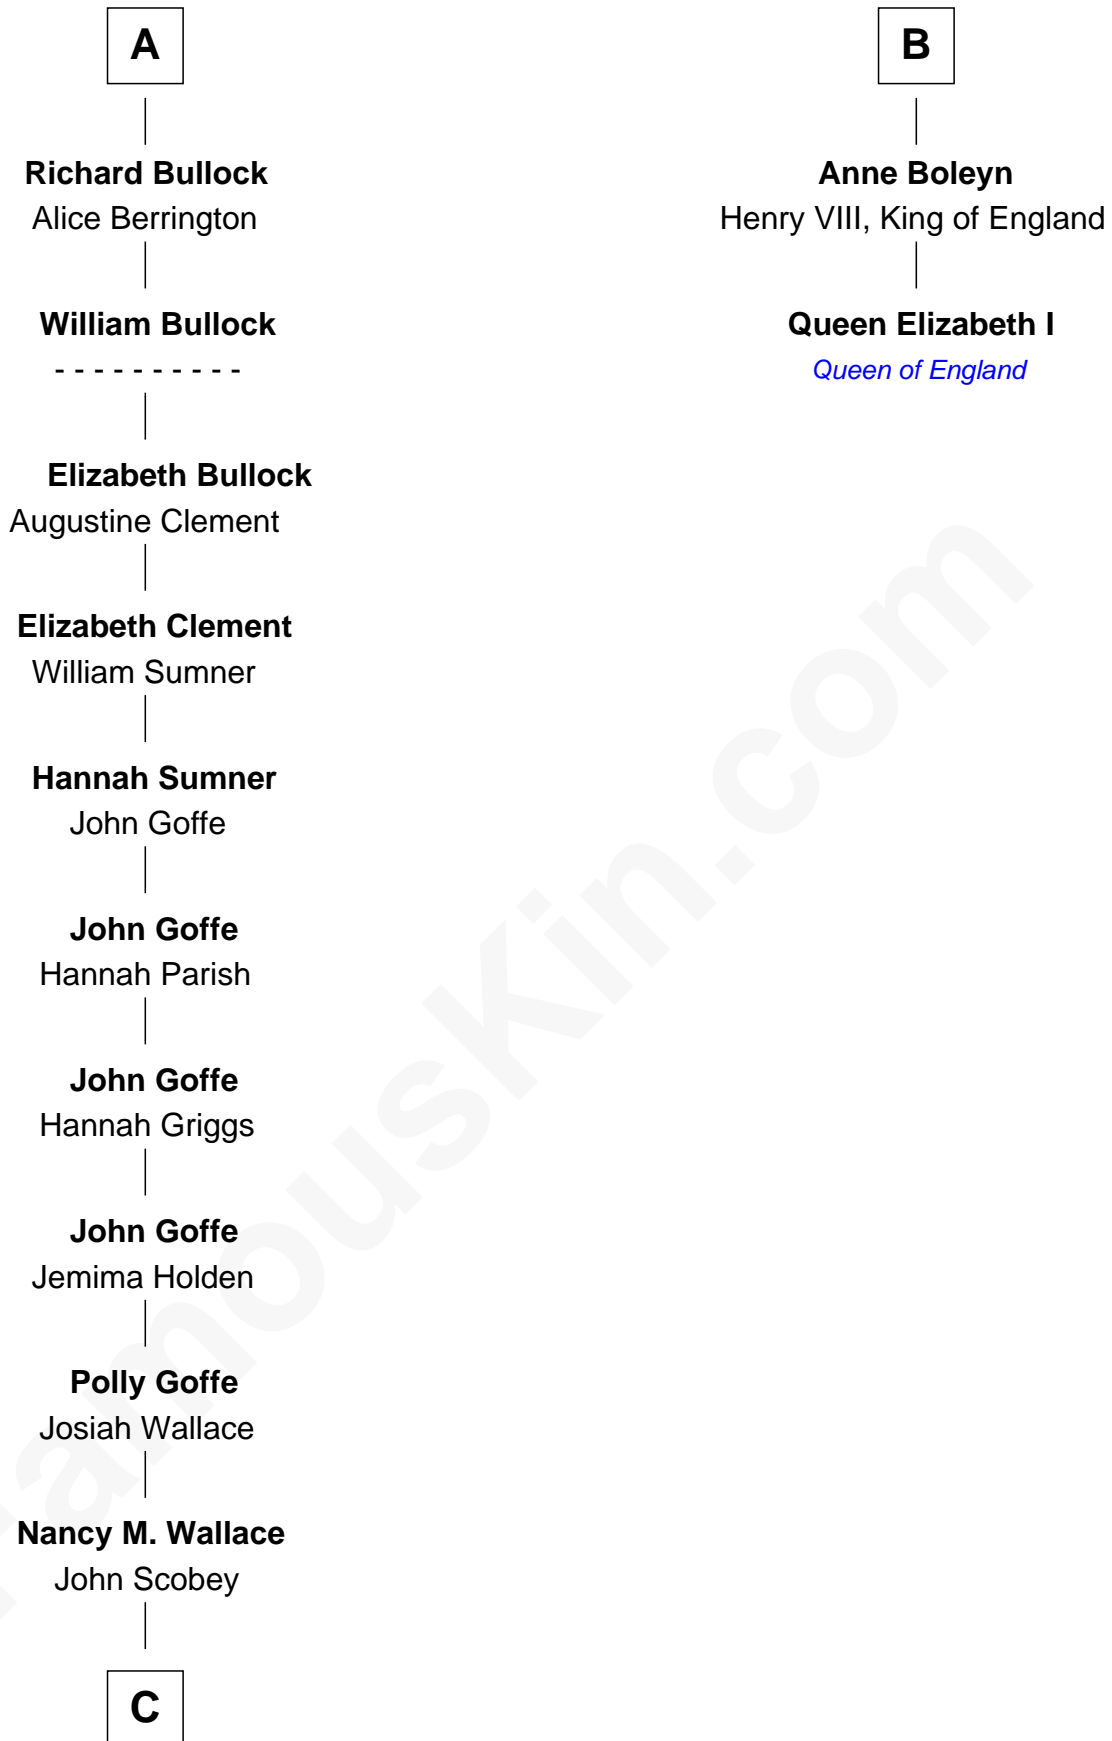

FamousKin.com

Relationship Chart of

Lou (Henry) Hoover

First Lady of President Herbert Hoover

8th cousin 11 times removed of

Queen Elizabeth I

Queen of England

C

Philomelia Sophia Scobey

Phineas Weed

Florence Ida Weed

Charles Delano Henry

Lou (Henry) Hoover

First Lady of Herbert Hoover

FamousKin.com