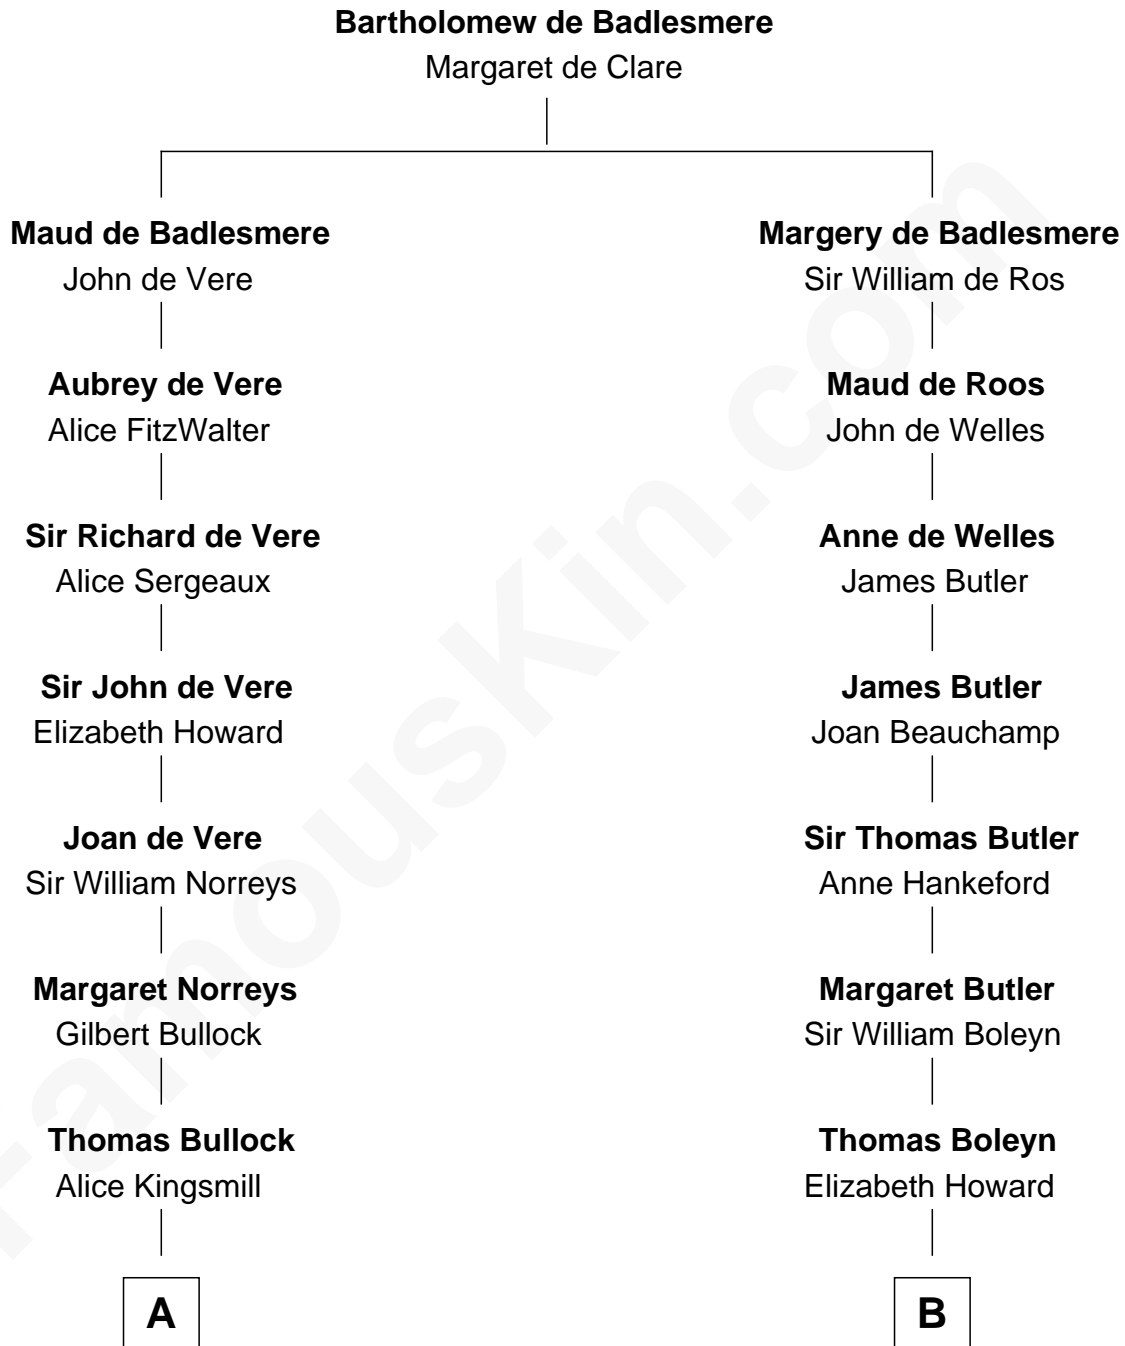

FamousKin.com

Relationship Chart of

Lou (Henry) Hoover

First Lady of President Herbert Hoover

8th cousin 11 times removed of

Queen Elizabeth I

Queen of England

C

Philomelia Sophia Scobey

Phineas Weed

Florence Ida Weed

Charles Delano Henry

Lou (Henry) Hoover

First Lady of Herbert Hoover

FamousKin.com