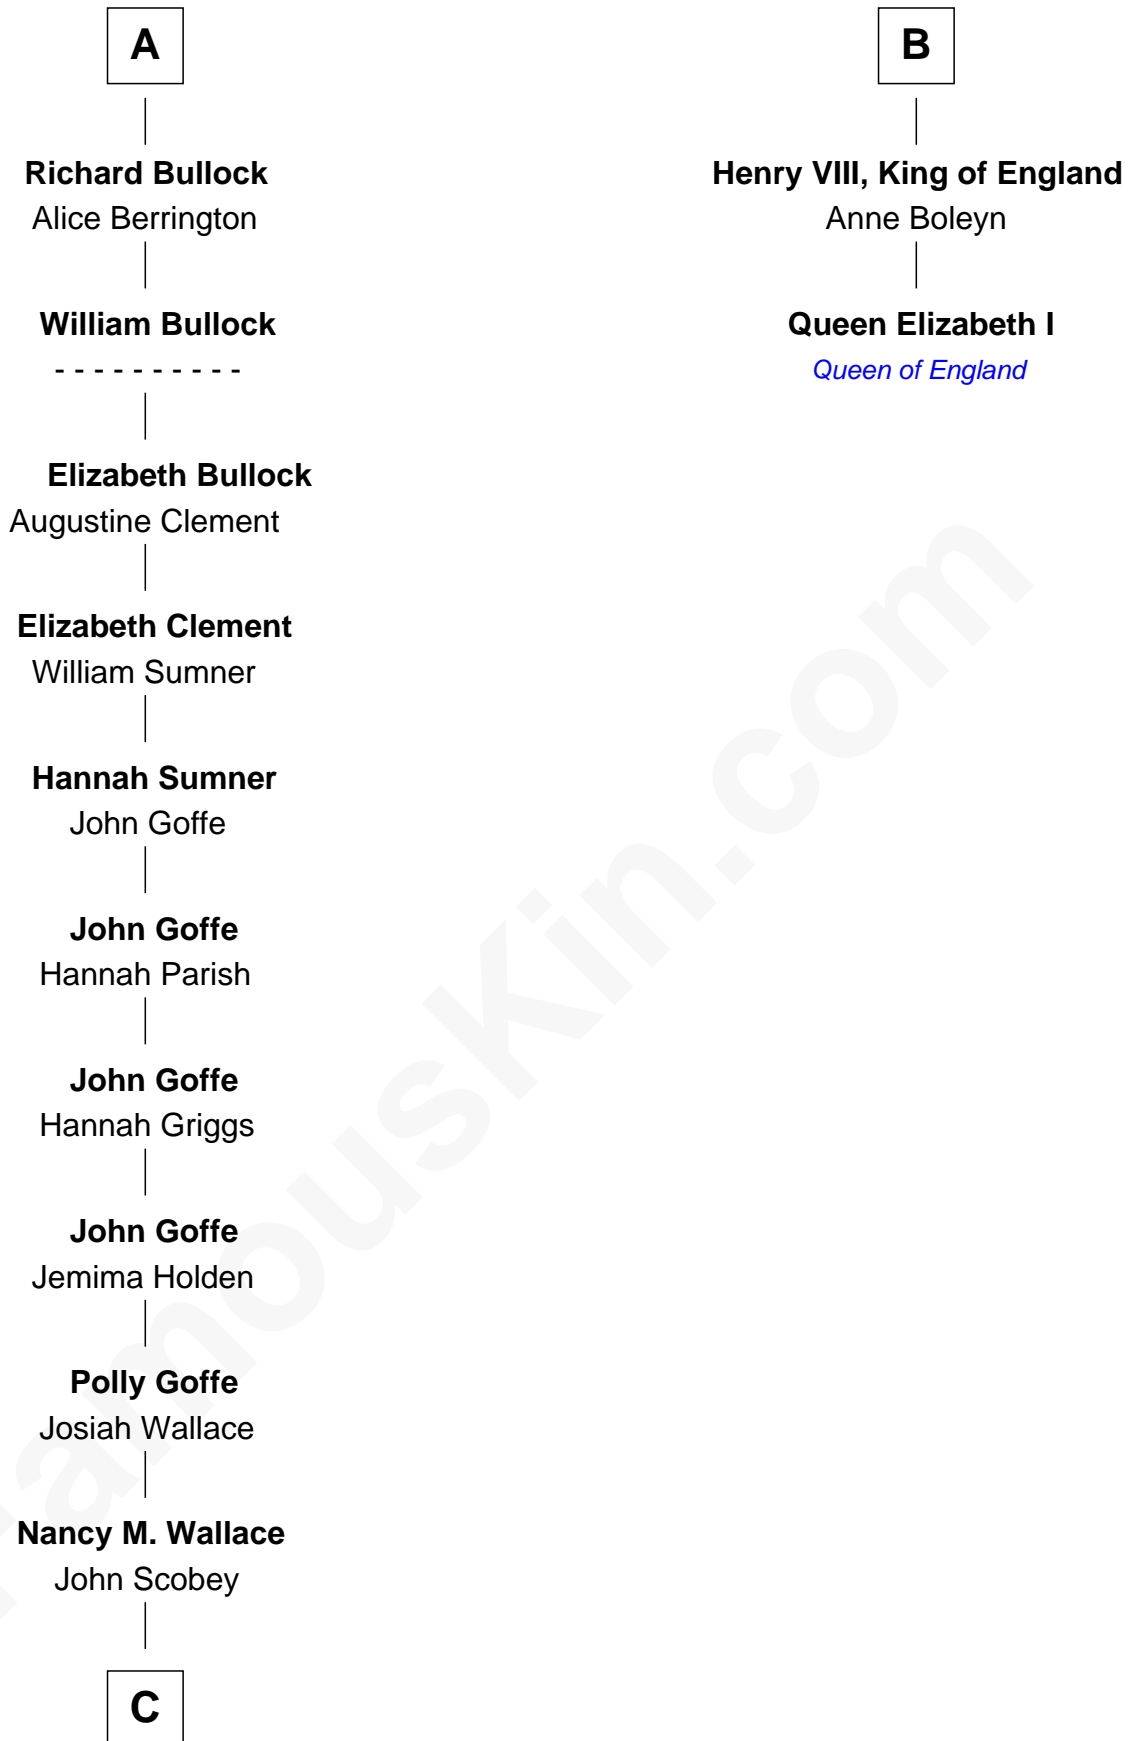

FamousKin.com

Relationship Chart of

Lou (Henry) Hoover

First Lady of President Herbert Hoover

8th cousin 11 times removed of

Queen Elizabeth I
Queen of England

William de Montagu
Katherine de Grandison

Sibyl de Montagu
Sir Edmund Fitzalan

Philippe Fitzalan
Sir Richard Sergeaux

Alice Sergeaux
Sir Richard de Vere

Sir John de Vere
Elizabeth Howard

Joan de Vere
Sir William Norreys

Margaret Norreys
Gilbert Bullock

Thomas Bullock
Alice Kingsmill

A

Philippa de Montagu
Sir Roger de Mortimer

Edmund Mortimer
Philippa Plantagenet

Roger Mortimer
Eleanor Holand

Anne de Mortimer
Richard of York

Sir Richard Plantagenet
Cecily Neville

Edward IV, King of England
Elizabeth Woodville

Elizabeth of York
Henry VII, King of England

B

C

Philomelia Sophia Scobey

Phineas Weed

Florence Ida Weed

Charles Delano Henry

Lou (Henry) Hoover