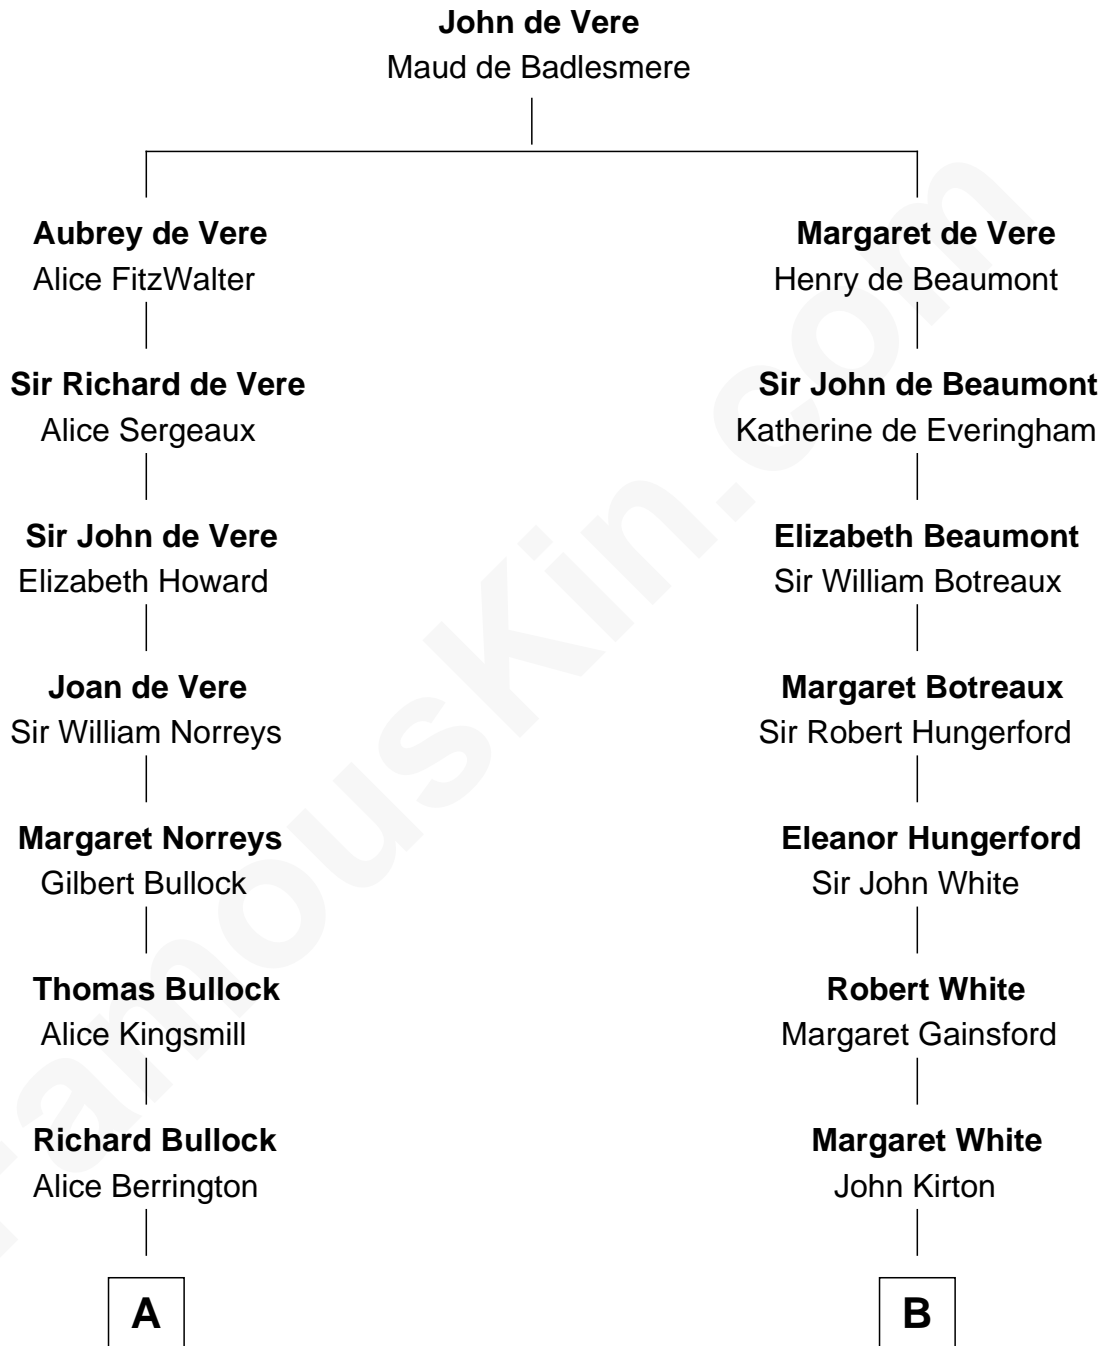

## Relationship Chart of

### Lou (Henry) Hoover

*First Lady of President Herbert Hoover*

17th cousin 1 time removed of

### Sir Charles Tupper

*6th Prime Minister of Canada*

**C**

**Florence Ida Weed**  
Charles Delano Henry

**Lou (Henry) Hoover**  
*First Lady of Herbert Hoover*

FamousKin.com