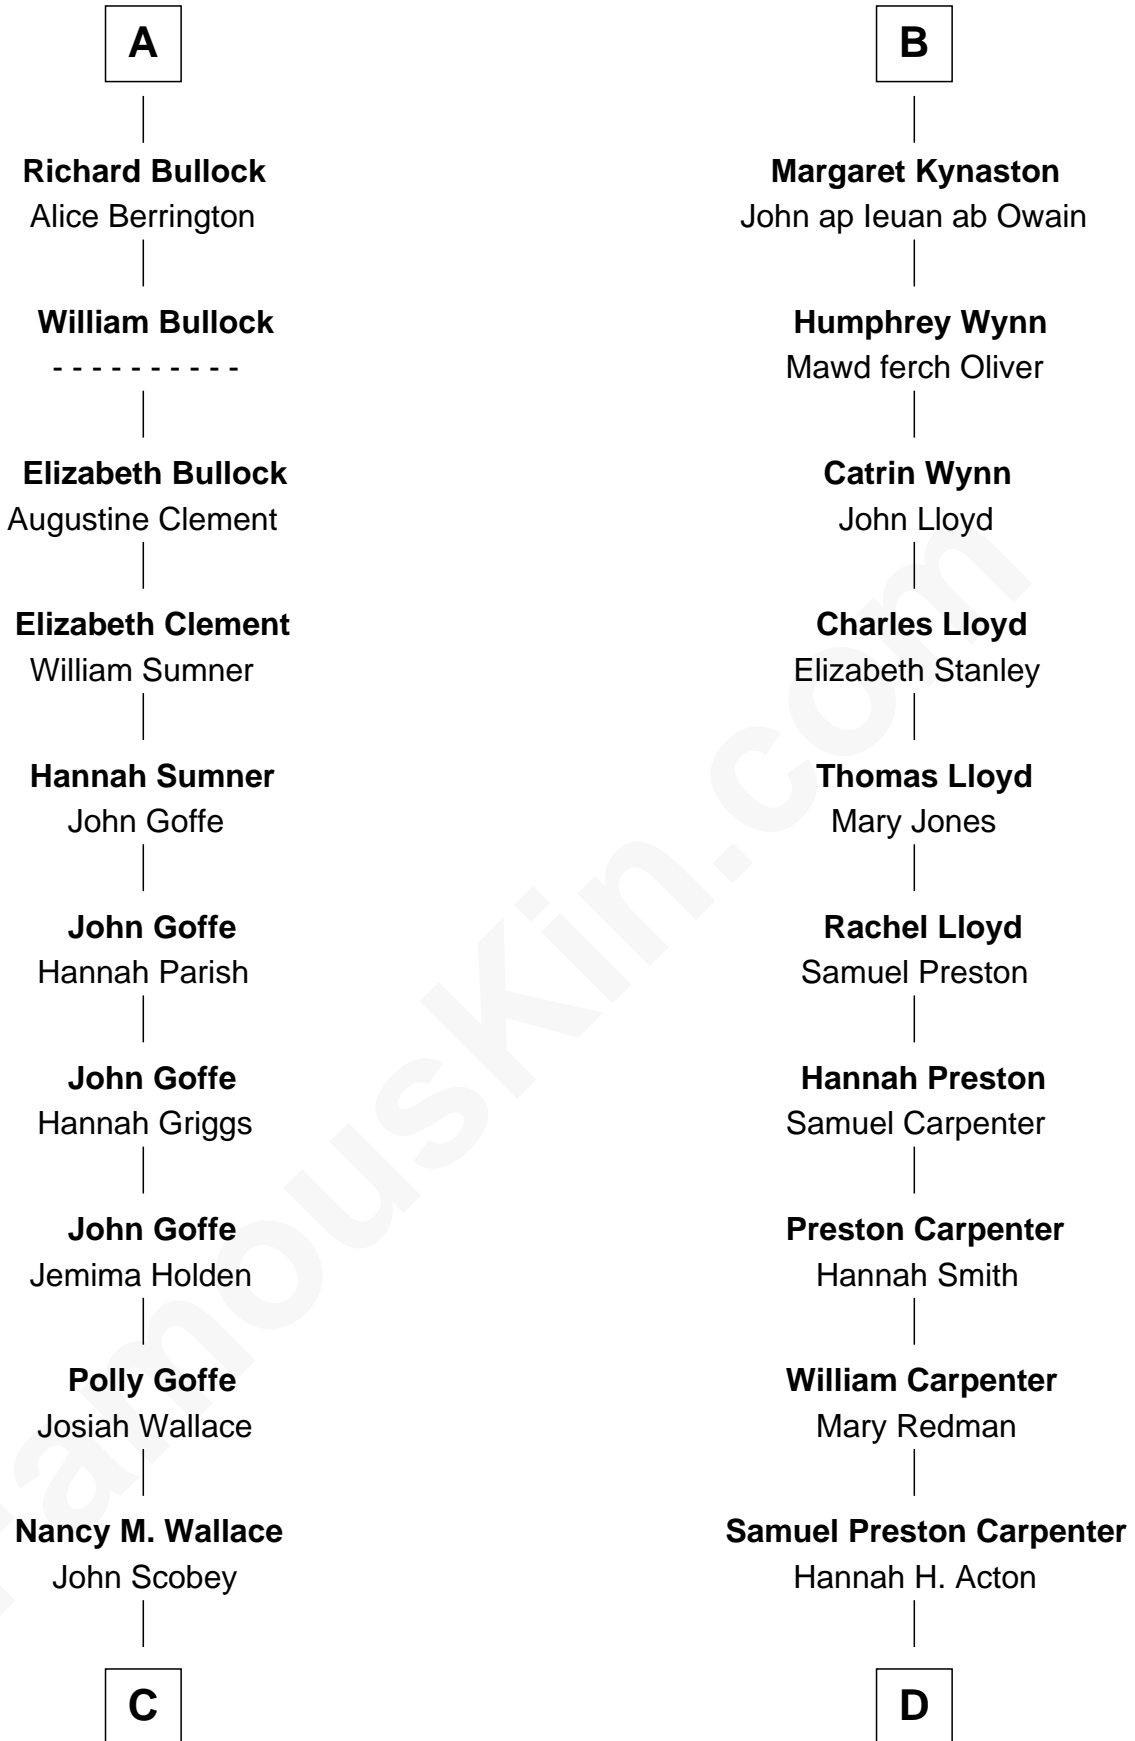

FamousKin.com

Relationship Chart of

Lou (Henry) Hoover

First Lady of President Herbert Hoover

19th cousin 2 times removed of

Christopher Reeve
Movie Actor

C

Philomelia Sophia Scobey

Phineas Weed

Florence Ida Weed

Charles Delano Henry

Lou (Henry) Hoover

First Lady of Herbert Hoover

D

Sarah Wyatt Carpenter

Richard Henry Reeve