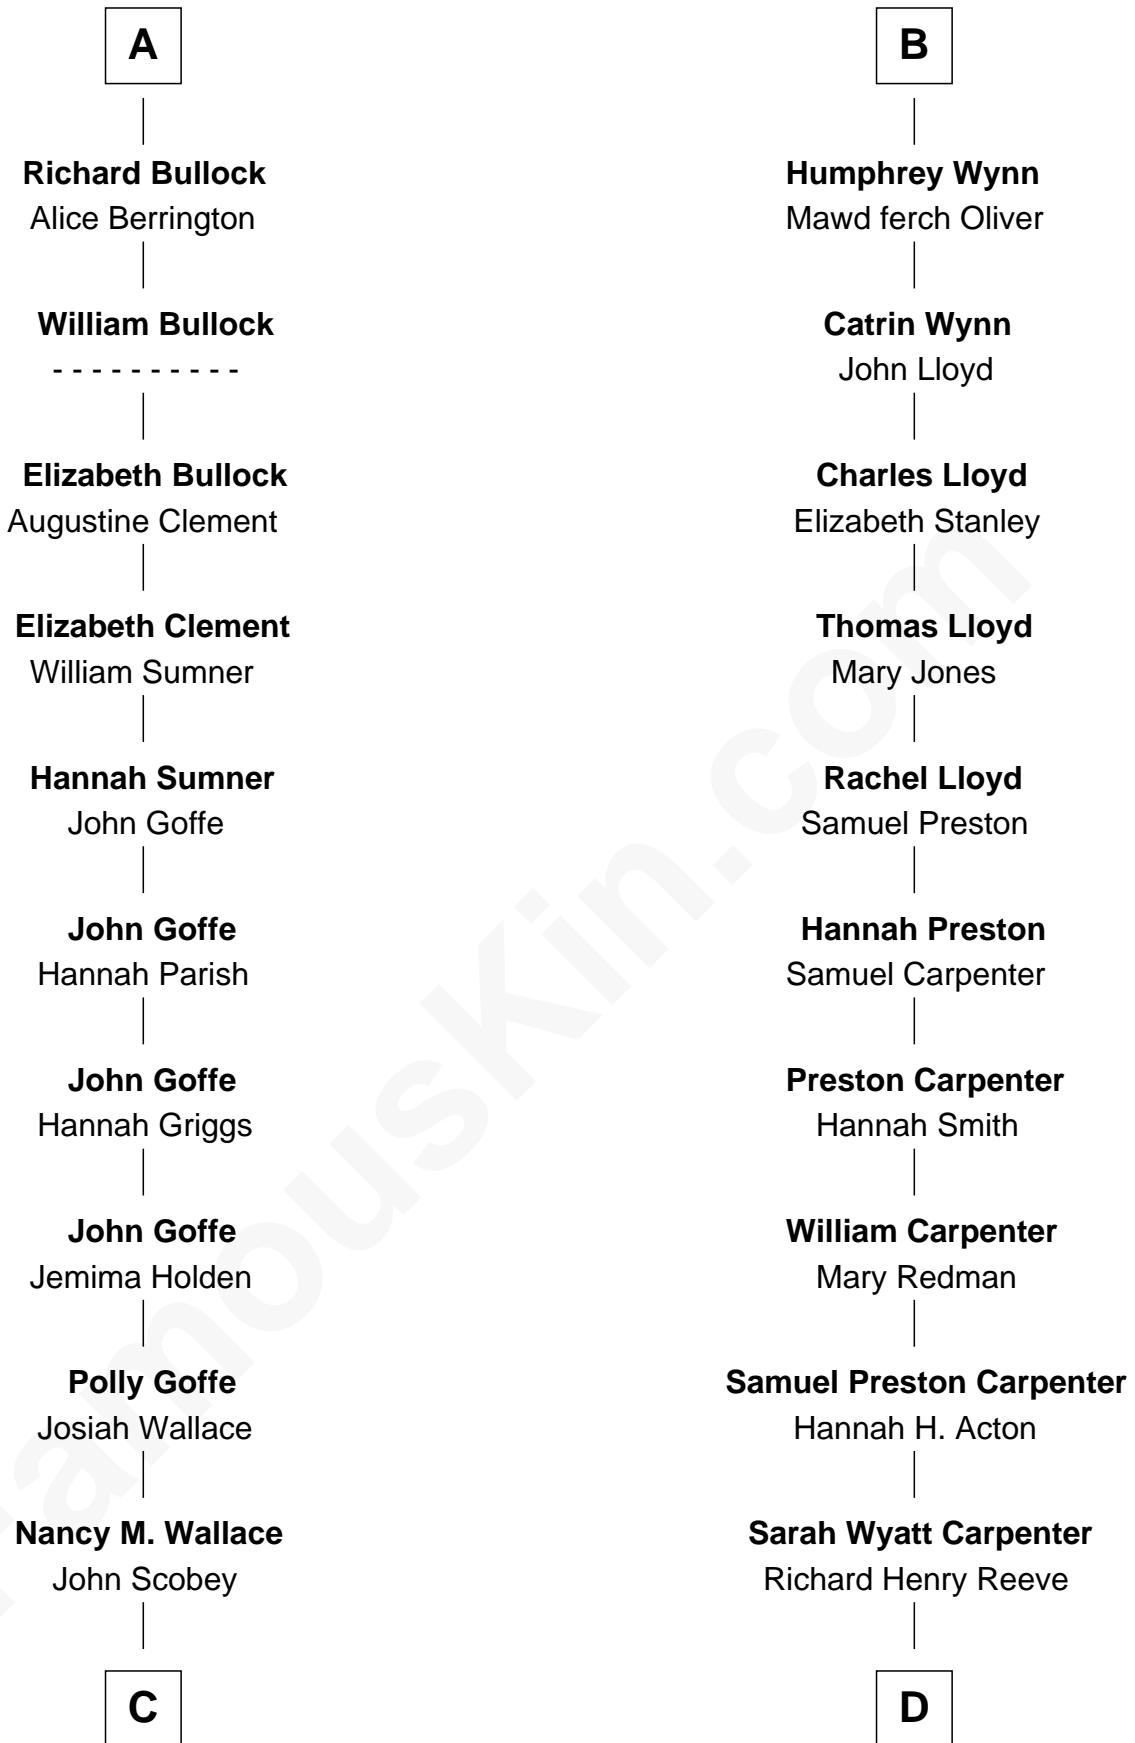

FamousKin.com

Relationship Chart of

Lou (Henry) Hoover

First Lady of President Herbert Hoover

19th cousin 1 time removed of

Christopher Reeve
Movie Actor

C

Philomelia Sophia Scobey

Phineas Weed

Florence Ida Weed

Charles Delano Henry

Lou (Henry) Hoover

First Lady of Herbert Hoover

D

Augustus Henry Reeve

Margaretta Willis Baldwin