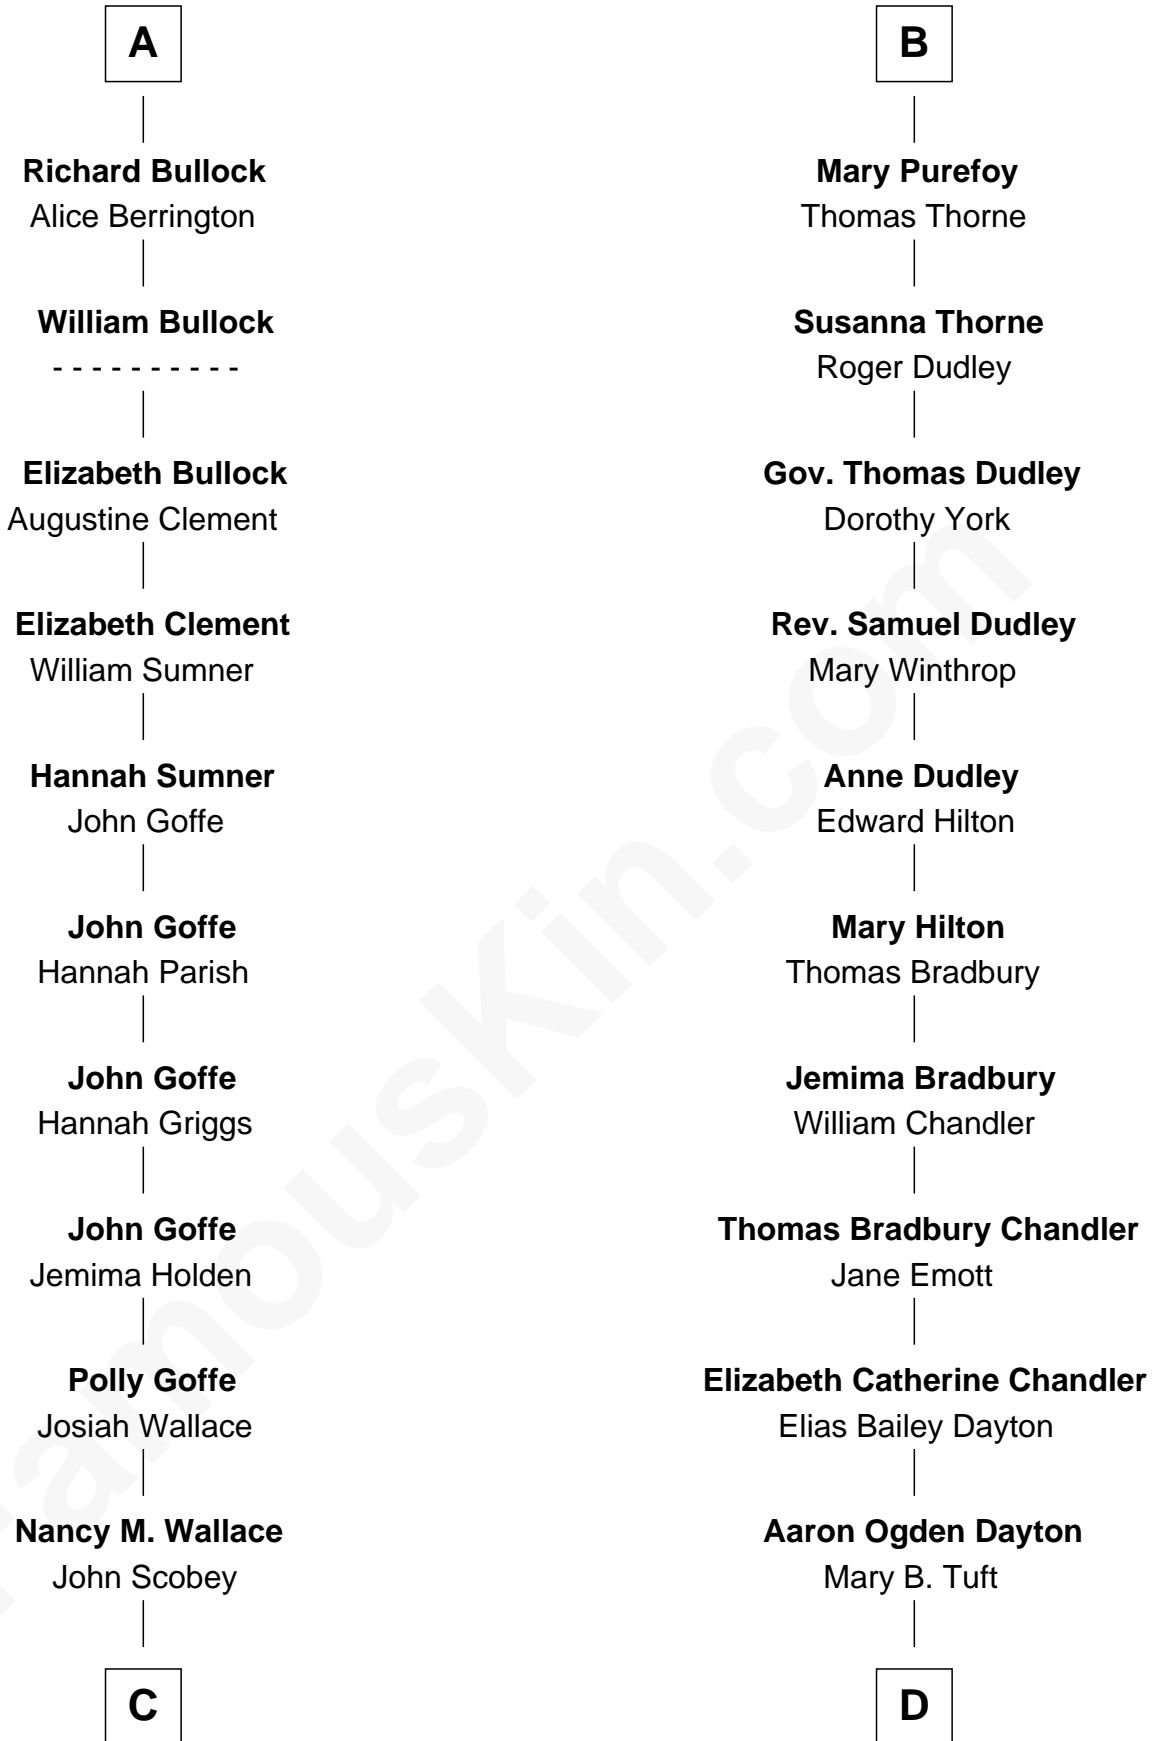

FamousKin.com

Relationship Chart of

Lou (Henry) Hoover

First Lady of President Herbert Hoover

19th cousin 2 times removed of

Christopher Reeve
Movie Actor

Sir John Howard
Alice de Bois

Sir Robert Howard
Margaret de Scales

Sir John Howard
Margaret de Plaiz

Sir John Howard
Joan Walton

Elizabeth Howard
Sir John de Vere

Joan de Vere
Sir William Norreys

Margaret Norreys
Gilbert Bullock

Thomas Bullock
Alice Kingsmill

A

Joan Howard
Sir Peter de Brewes

Beatrice Brewes
Sir Hugh Shirley

Sir Ralph Shirley
Joan Basset

Beatrice Shirley
John Brome

Isabel Brome
John Denton

Alice Denton
Nicholas Purefoy

Edward Purefoy
Anne Fettiplace

B

C

Philomelia Sophia Scobey

Phineas Weed

Florence Ida Weed

Charles Delano Henry

Lou (Henry) Hoover

First Lady of Herbert Hoover

D

Katherine Irving Dayton