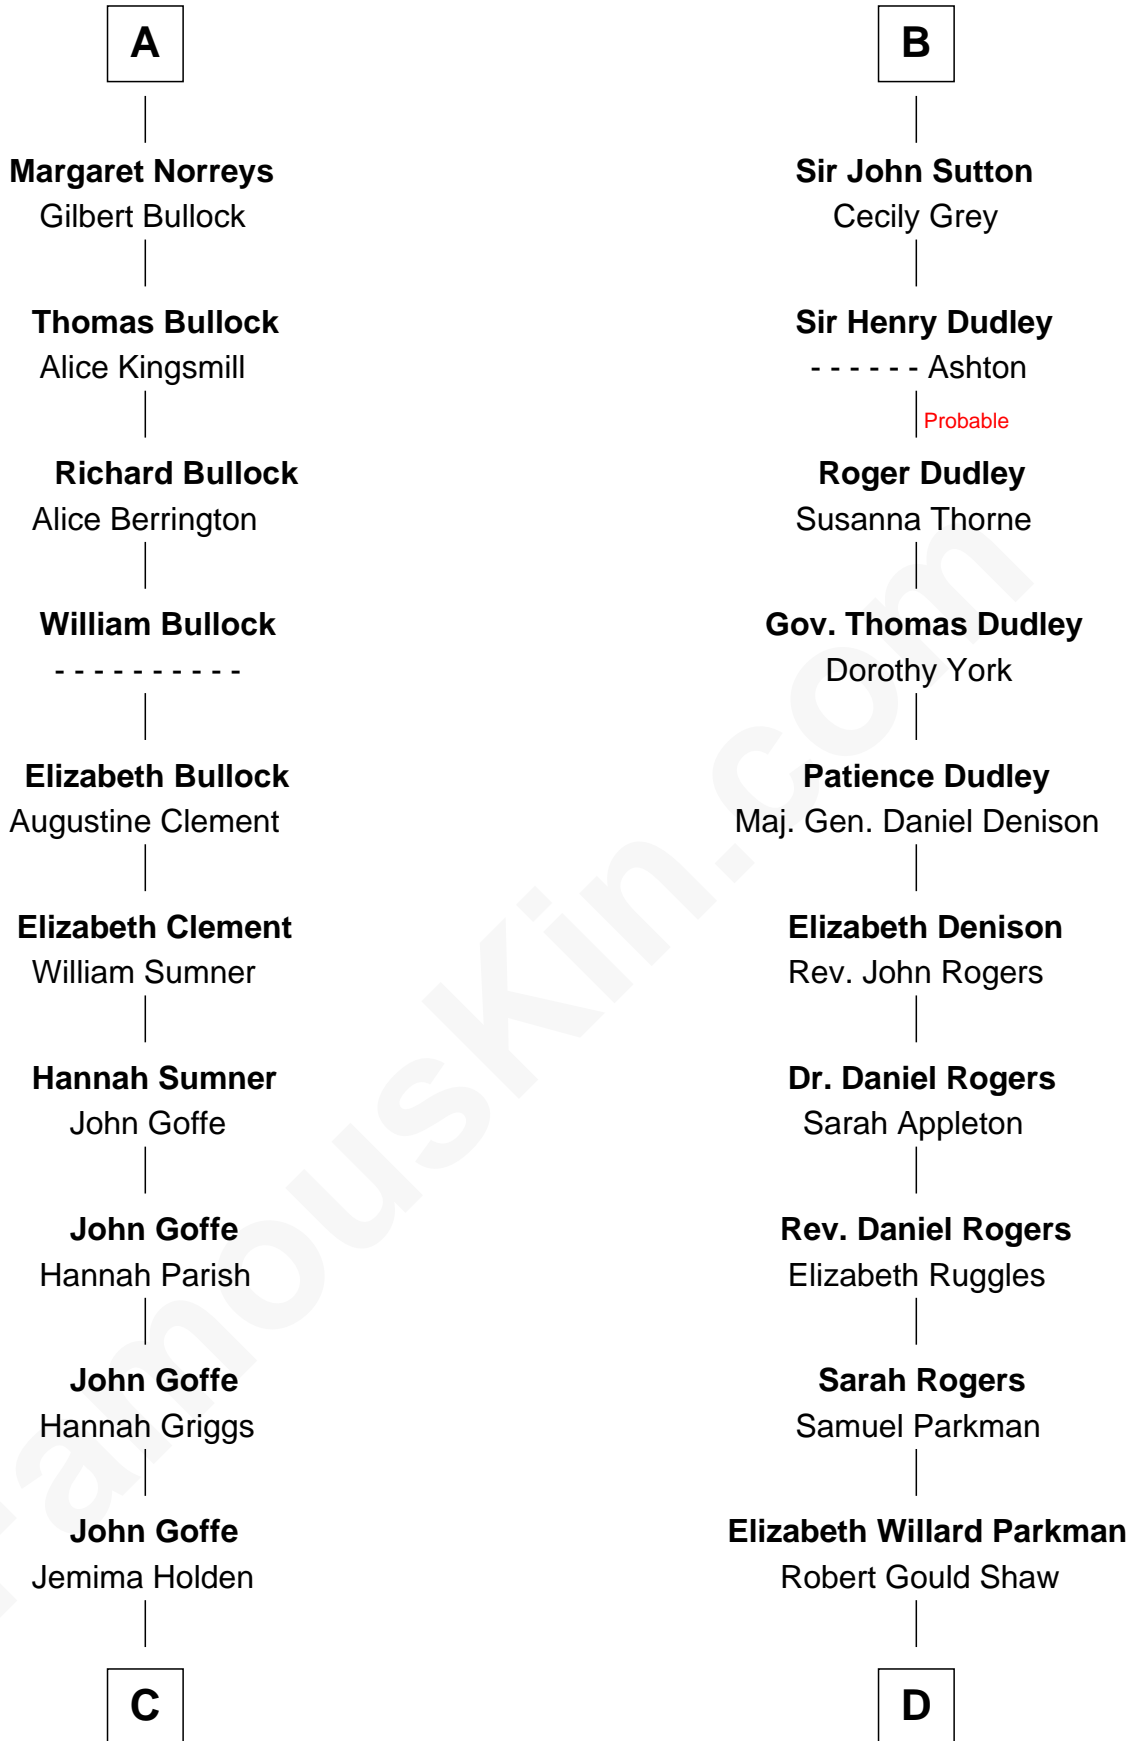

FamousKin.com

Relationship Chart of Lou (Henry) Hoover

First Lady of President Herbert Hoover

18th cousin 3 times removed of

Colonel Robert Gould Shaw

U.S. Civil War leader of film "Glory" fame

C

Polly Goffe
Josiah Wallace

Nancy M. Wallace
John Scobey

Philomelia Sophia Scobey
Phineas Weed

Florence Ida Weed
Charles Delano Henry

Lou (Henry) Hoover
First Lady of Herbert Hoover

D

Francis George Shaw
Sarah Blake Sturgis

Colonel Robert Gould Shaw
Main character in film "Glory"

FamousKin.com