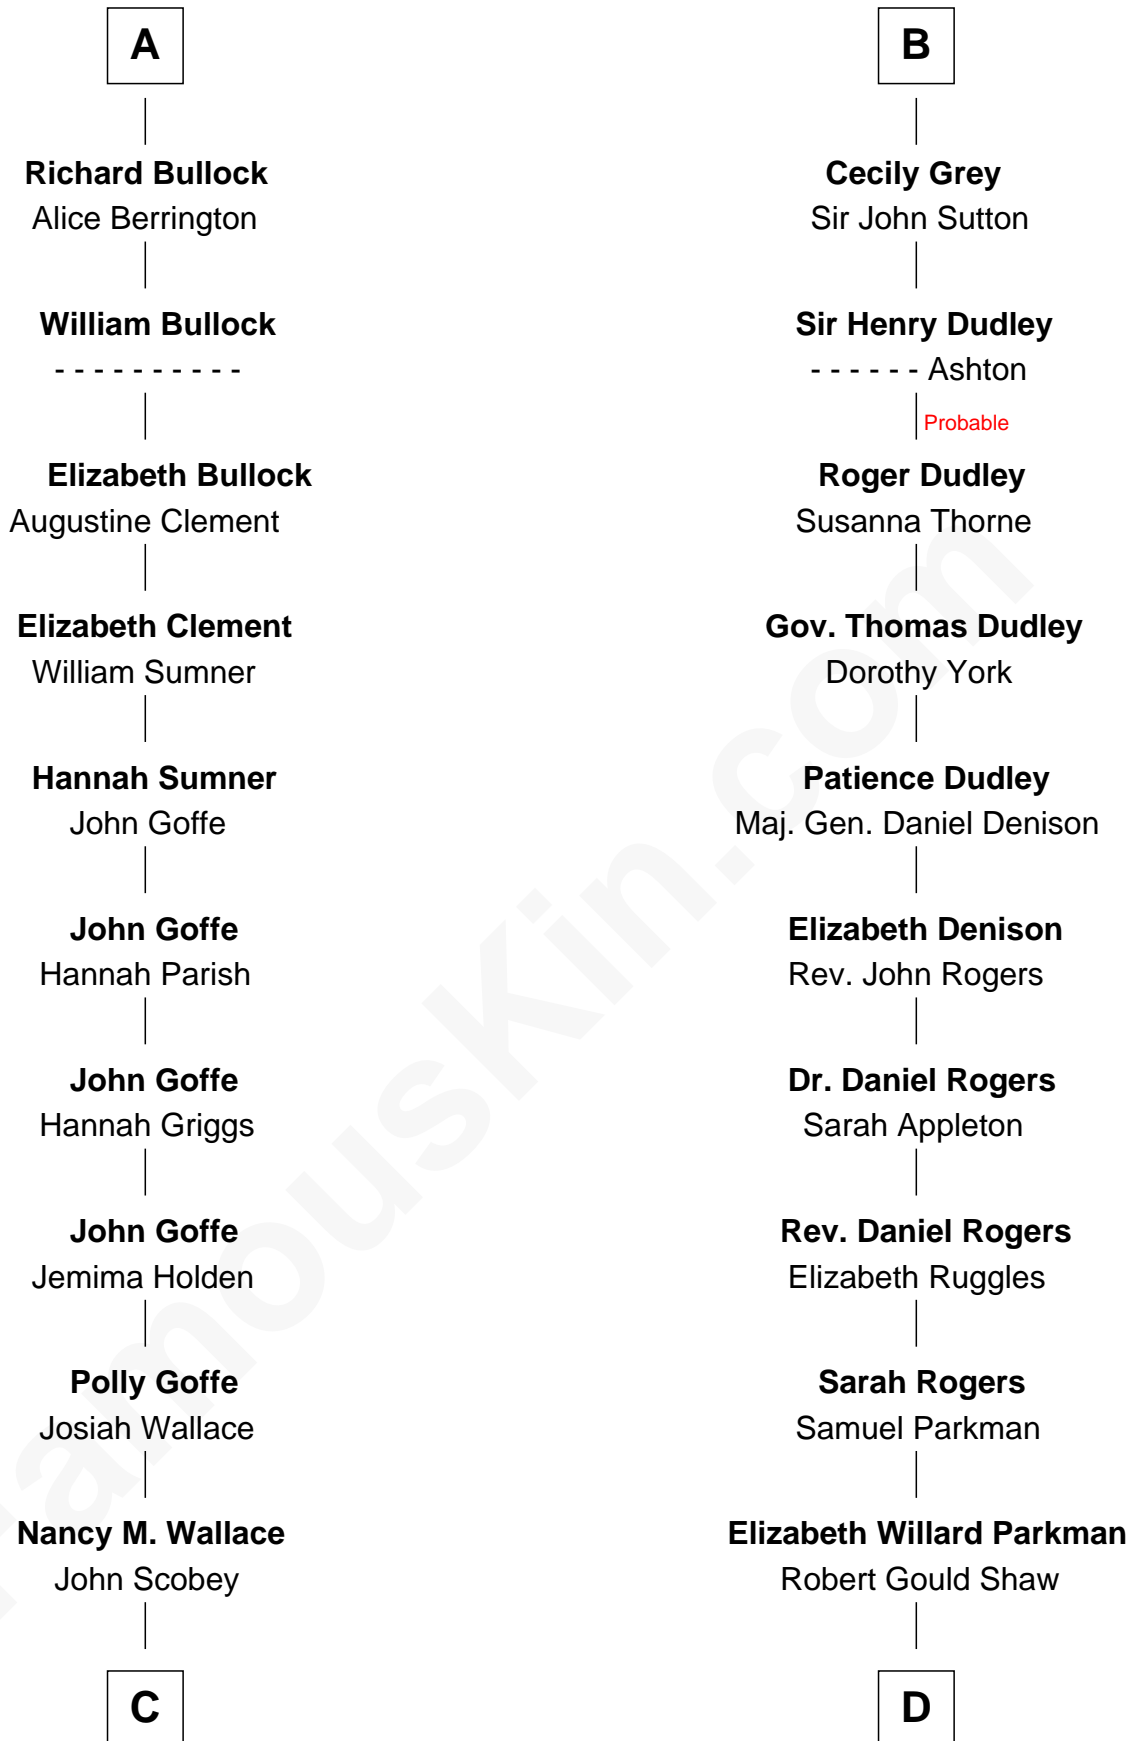

## Relationship Chart of

### Lou (Henry) Hoover

*First Lady of President Herbert Hoover*

18th cousin 1 time removed of

### Colonel Robert Gould Shaw

*U.S. Civil War leader of film "Glory" fame*

**C**

**Philomelia Sophia Scobey**

Phineas Weed

**Florence Ida Weed**

Charles Delano Henry

**Lou (Henry) Hoover**

*First Lady of Herbert Hoover*

**D**

**Francis George Shaw**

Sarah Blake Sturgis

**Colonel Robert Gould Shaw**

*Main character in film "Glory"*

FamousKin.com