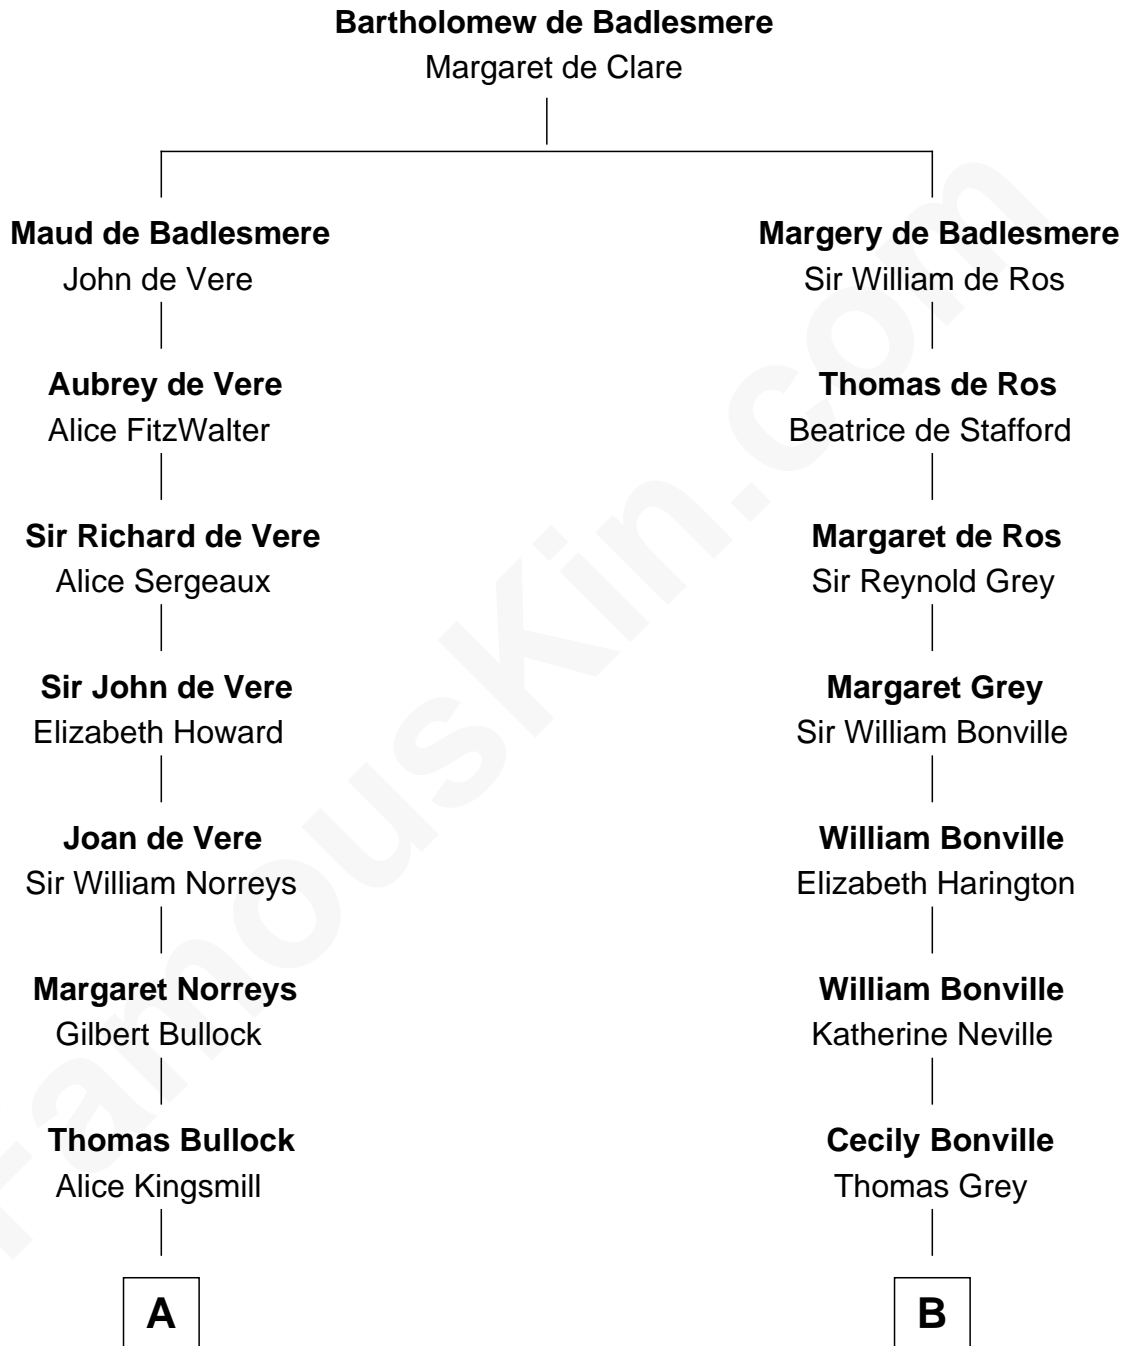

## Relationship Chart of

### Lou (Henry) Hoover

*First Lady of President Herbert Hoover*

18th cousin 1 time removed of

### Colonel Robert Gould Shaw

*U.S. Civil War leader of film "Glory" fame*

**C**

**Philomelia Sophia Scobey**

Phineas Weed

**Florence Ida Weed**

Charles Delano Henry

**Lou (Henry) Hoover**