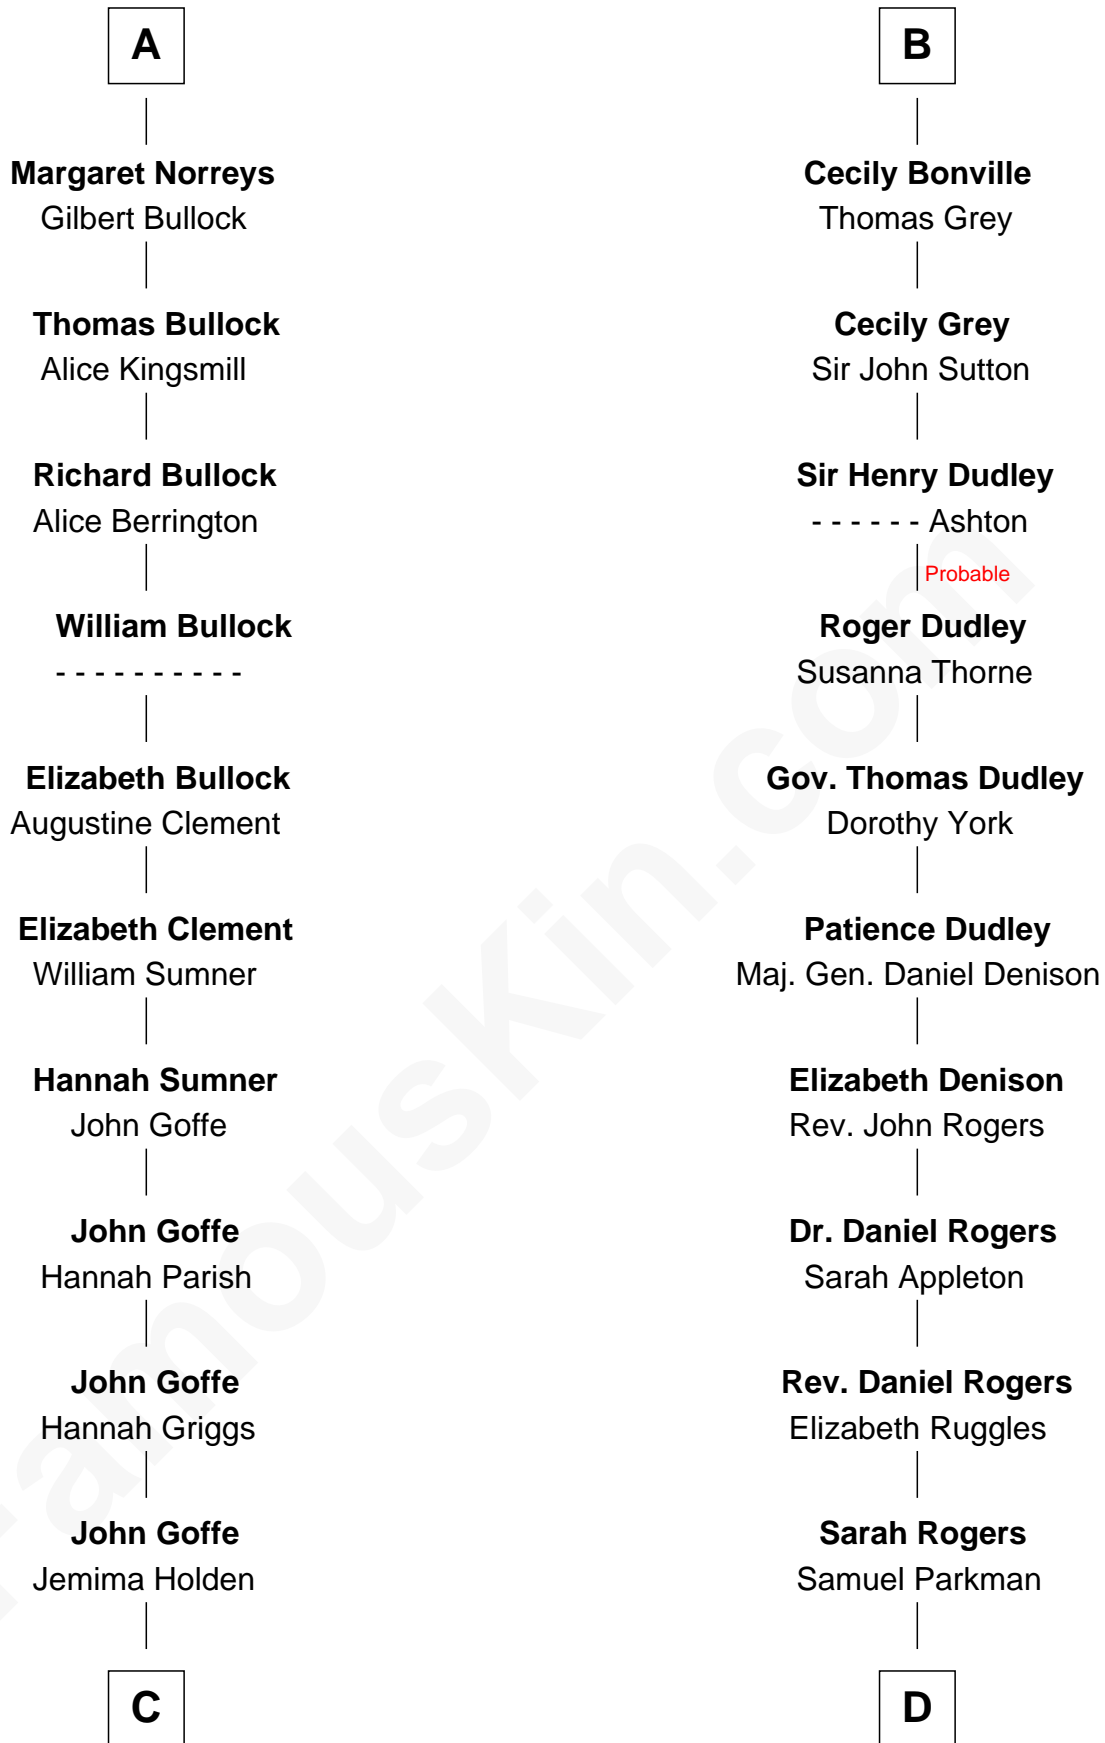

FamousKin.com

Relationship Chart of

Lou (Henry) Hoover

First Lady of President Herbert Hoover

19th cousin 2 times removed of

Colonel Robert Gould Shaw

U.S. Civil War leader of film "Glory" fame

Sir Gilbert de Clare

Joan of Acre

C

Polly Goffe
Josiah Wallace

Nancy M. Wallace
John Scobey

Philomelia Sophia Scobey
Phineas Weed

Florence Ida Weed
Charles Delano Henry

Lou (Henry) Hoover
First Lady of Herbert Hoover

D

Elizabeth Willard Parkman
Robert Gould Shaw

Francis George Shaw
Sarah Blake Sturgis

Colonel Robert Gould Shaw
Main character in film "Glory"