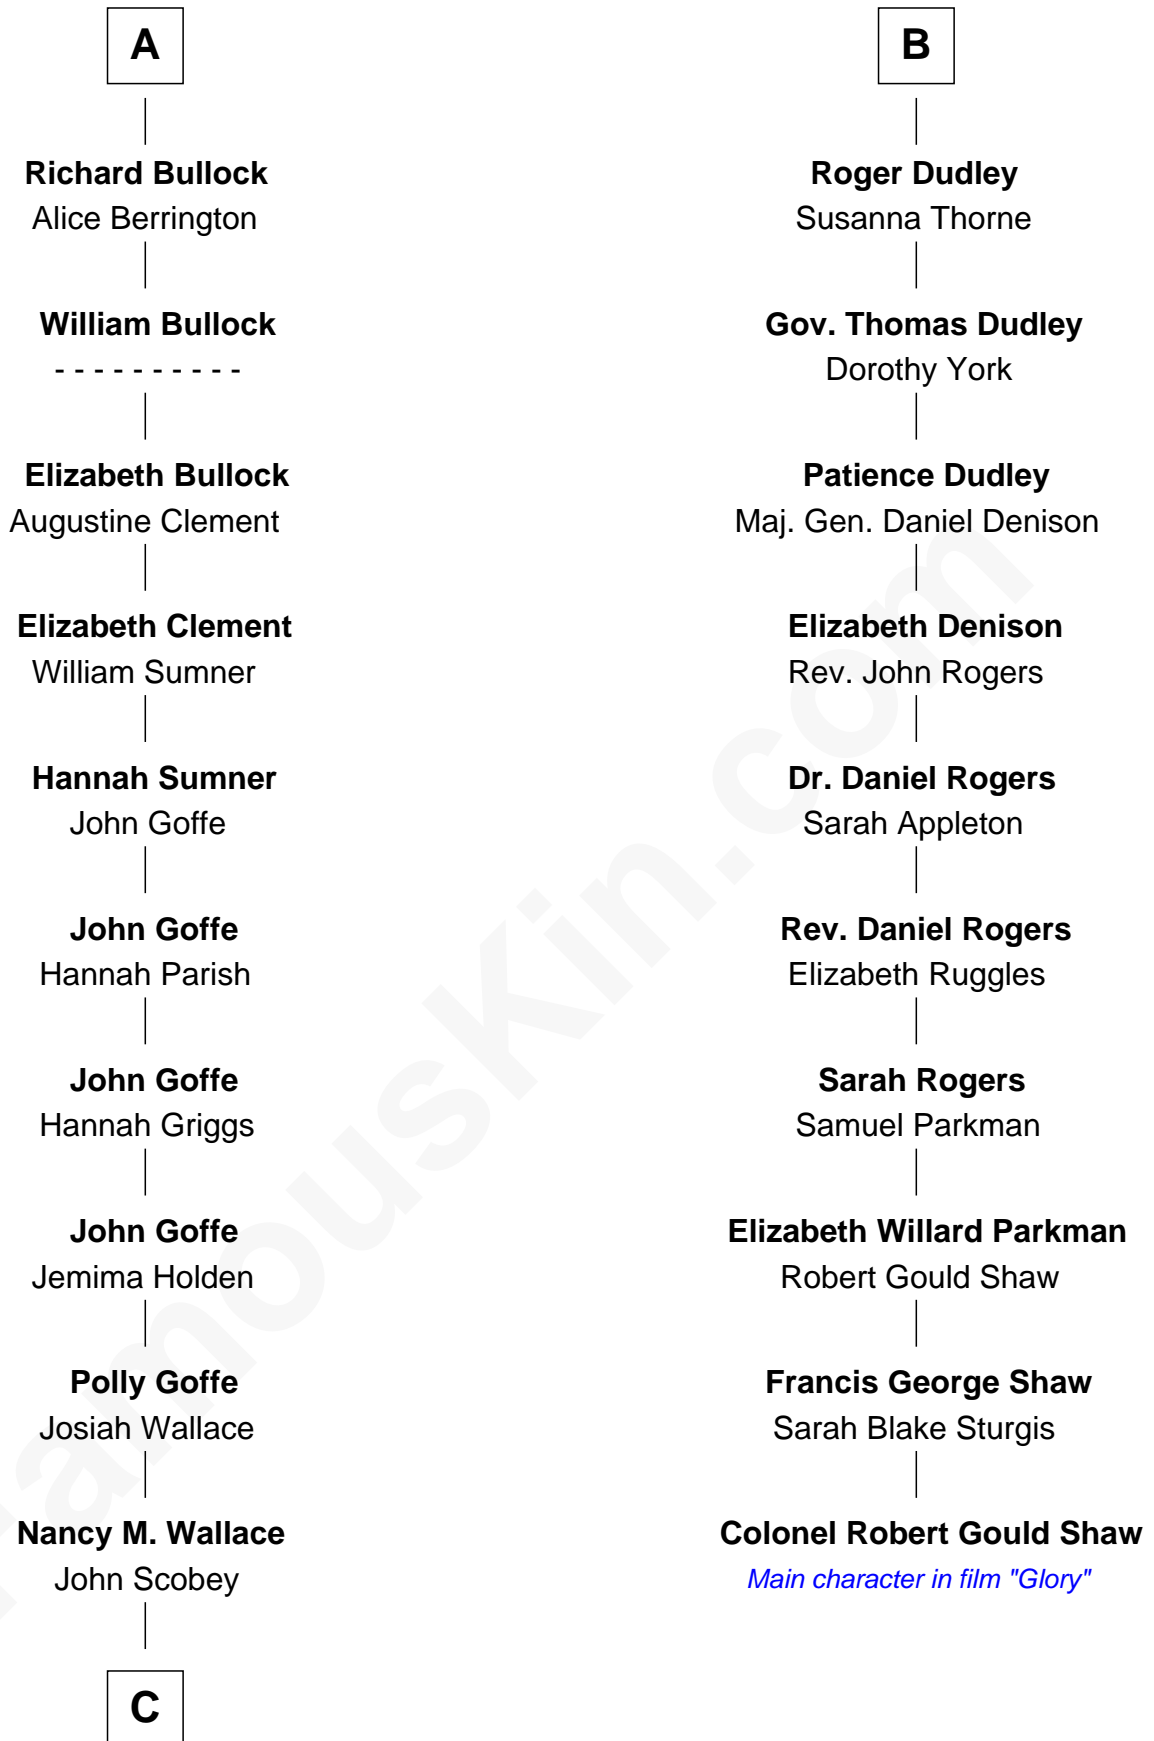

FamousKin.com

Relationship Chart of

Lou (Henry) Hoover

First Lady of President Herbert Hoover

16th cousin 3 times removed of

Colonel Robert Gould Shaw

U.S. Civil War leader of film "Glory" fame

C

Philomelia Sophia Scobey

Phineas Weed

Florence Ida Weed

Charles Delano Henry

Lou (Henry) Hoover

First Lady of Herbert Hoover

FamousKin.com