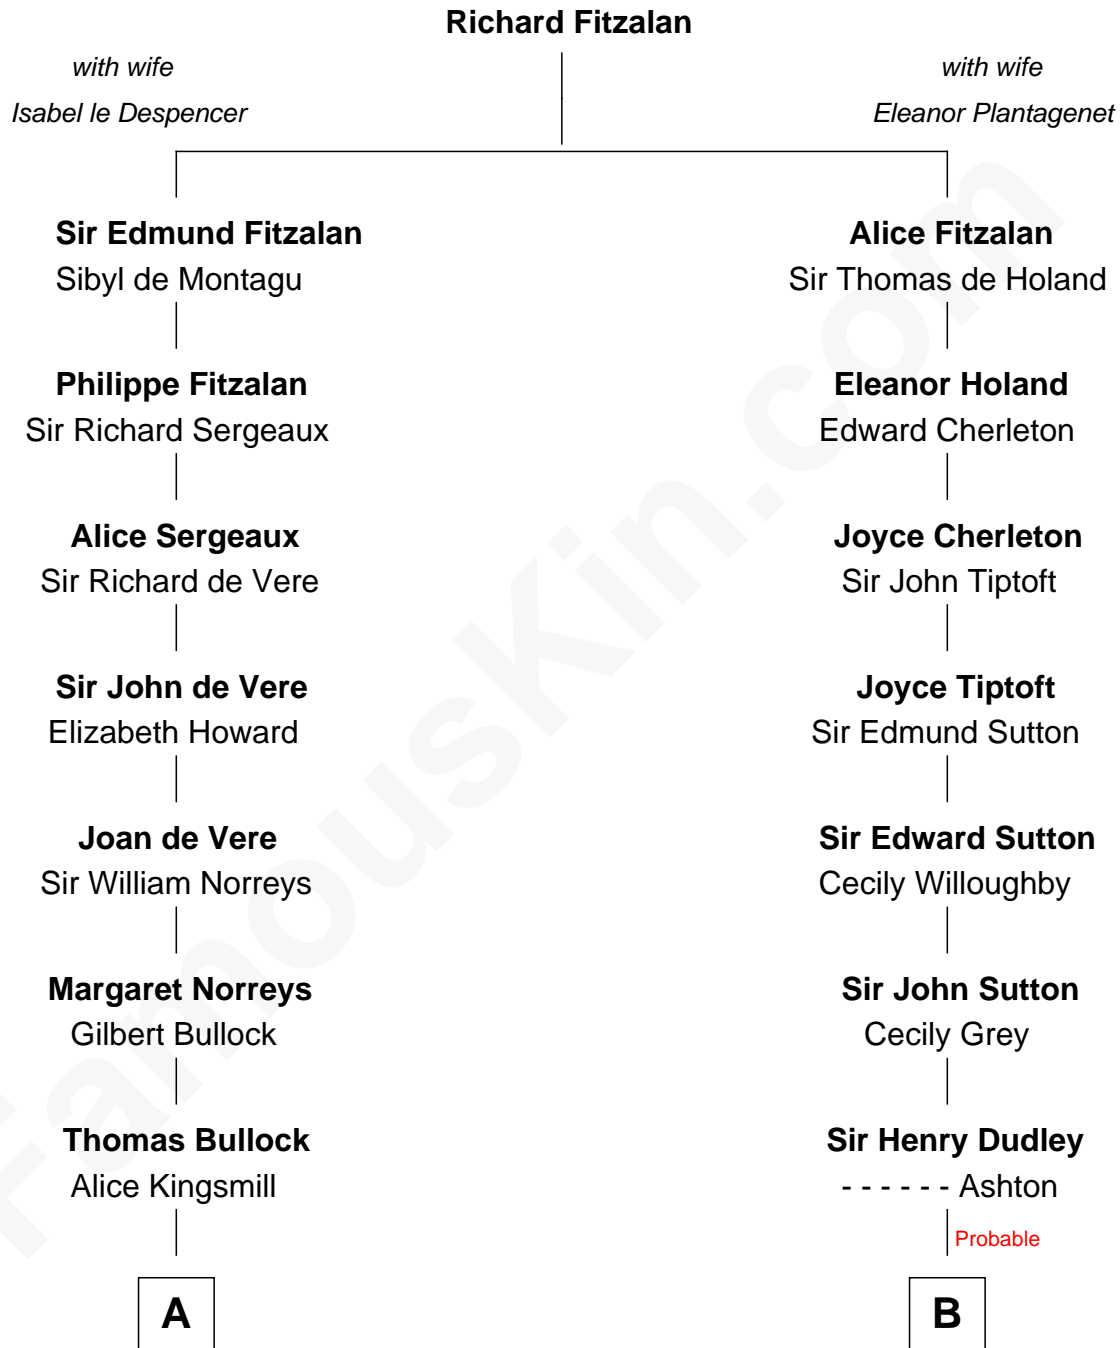

FamousKin.com

Relationship Chart of

Lou (Henry) Hoover

First Lady of President Herbert Hoover

16th cousin 3 times removed of

Colonel Robert Gould Shaw

U.S. Civil War leader of film "Glory" fame

C

Philomelia Sophia Scobey

Phineas Weed

Florence Ida Weed

Charles Delano Henry

Lou (Henry) Hoover

First Lady of Herbert Hoover

FamousKin.com