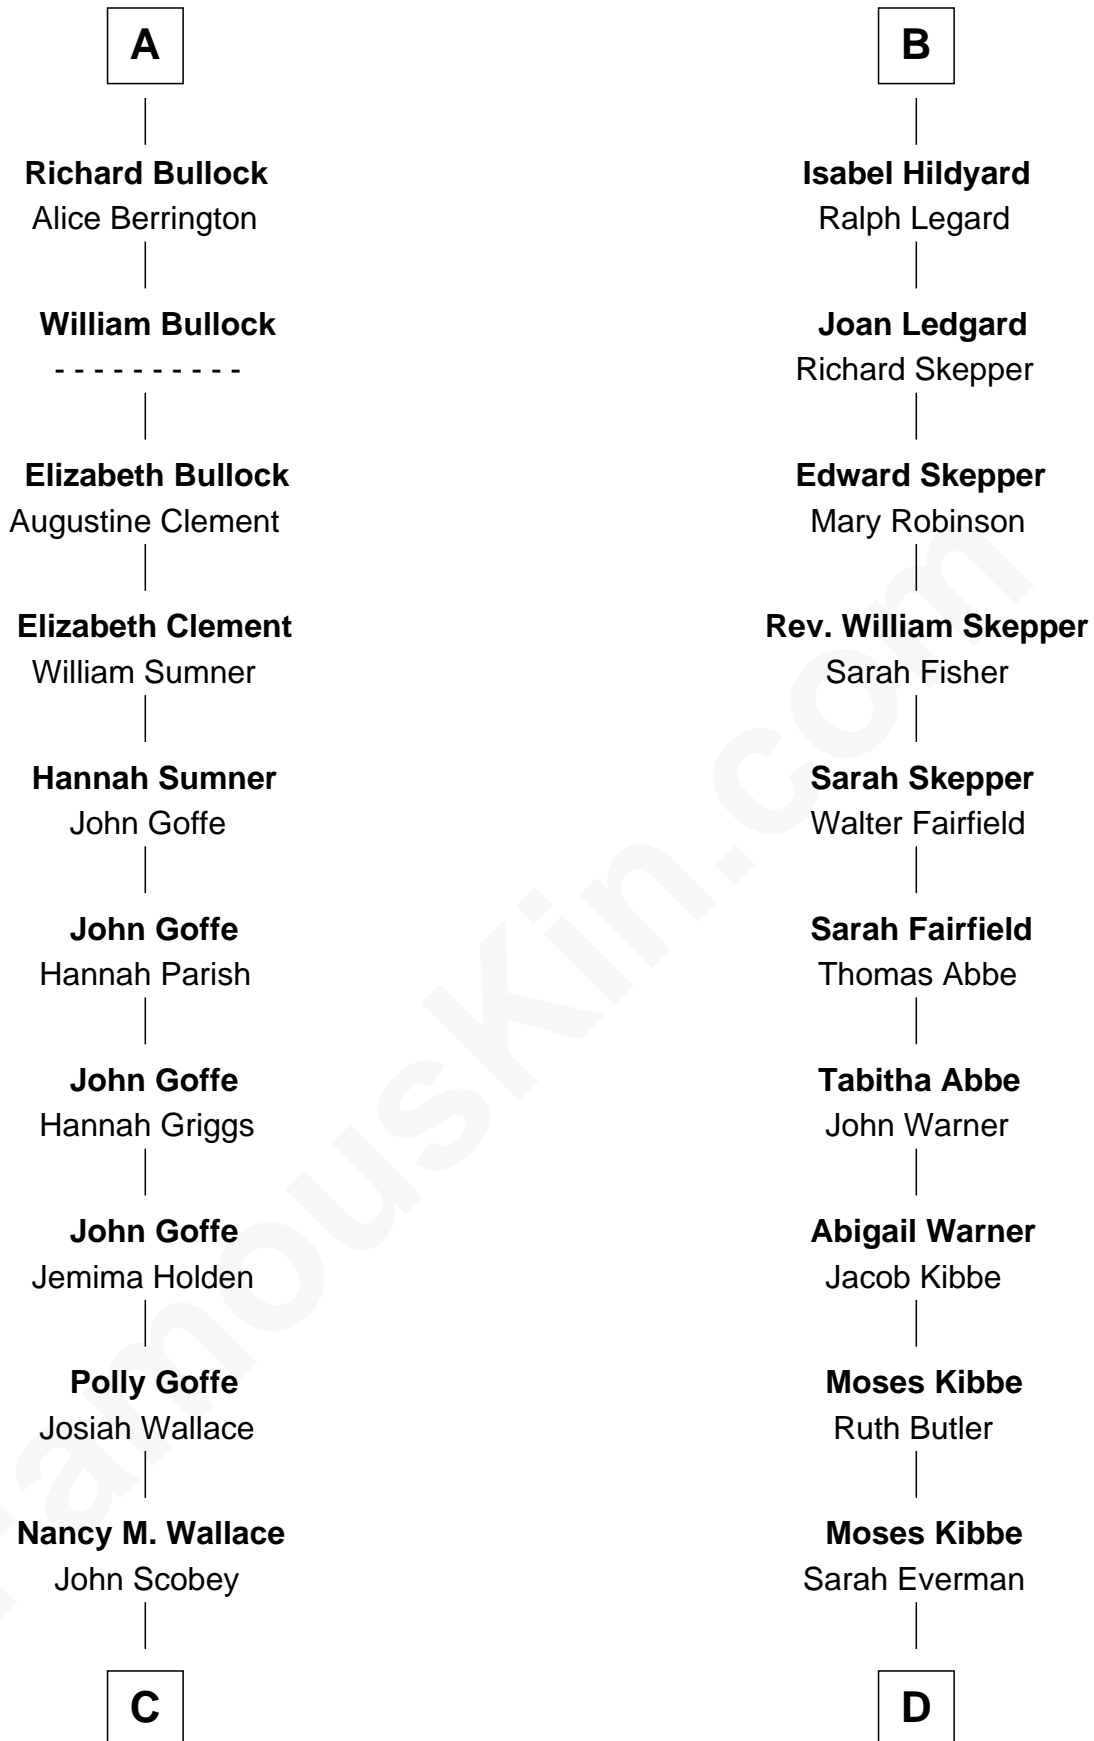

FamousKin.com

Relationship Chart of

Lou (Henry) Hoover

First Lady of President Herbert Hoover

19th cousin 1 time removed of

Roy Rogers

Cowboy movie actor and singer

Bartholomew de Badlesmere

Margaret de Clare

C

Philomelia Sophia Scobey

Phineas Weed

Florence Ida Weed

Charles Delano Henry

Lou (Henry) Hoover

First Lady of Herbert Hoover

D

Jacintha Kibbe

William Womack

Archer Womack

Patricia Adeline Hatchett

Mattie M. Womack

Andrew E. Slye

Roy Rogers