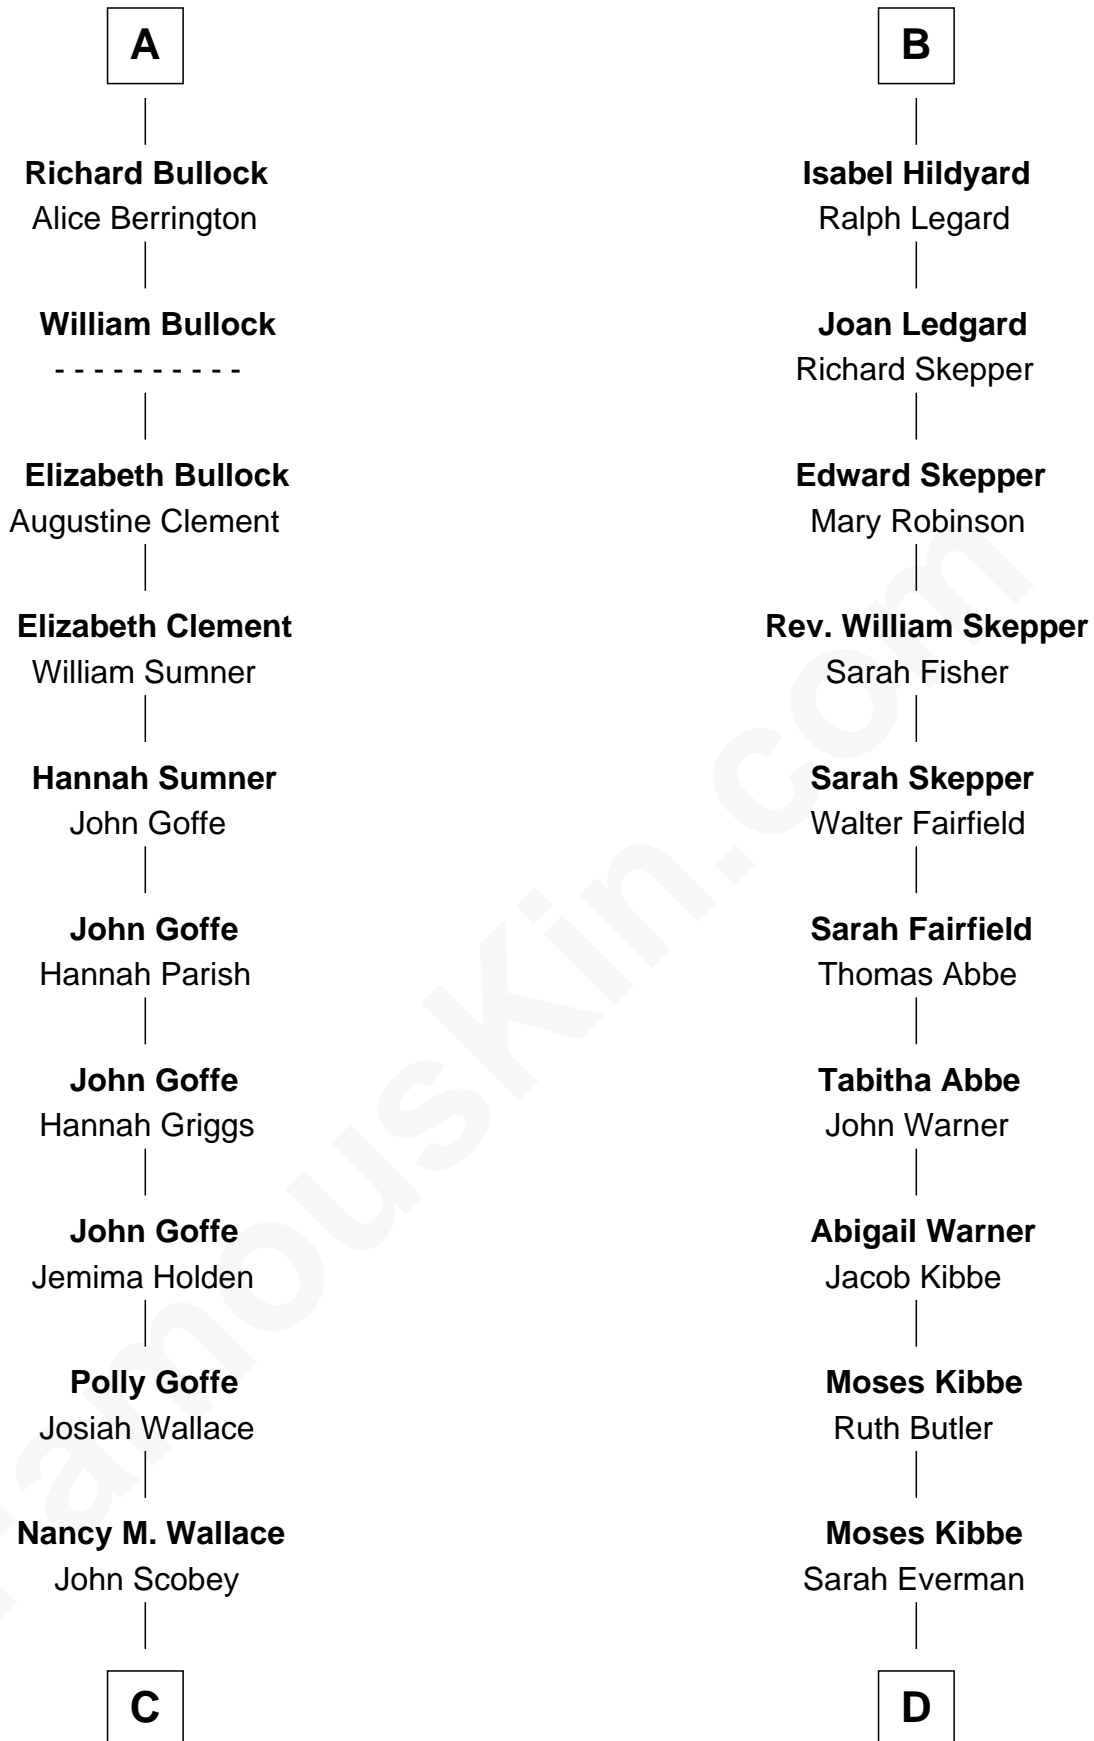

FamousKin.com

Relationship Chart of

Lou (Henry) Hoover

First Lady of President Herbert Hoover

19th cousin 1 time removed of

Roy Rogers

Cowboy movie actor and singer

William de Montagu
Katherine de Grandison

Sibyl de Montagu
Sir Edmund Fitzalan

Philippe Fitzalan
Sir Richard Sergeaux

Alice Sergeaux
Sir Richard de Vere

Sir John de Vere
Elizabeth Howard

Joan de Vere
Sir William Norreys

Margaret Norreys
Gilbert Bullock

Thomas Bullock
Alice Kingsmill

A

Philippa de Montagu
Sir Roger de Mortimer

Edmund Mortimer
Philippa Plantagenet

Elizabeth Mortimer
Sir Henry Percy

Elizabeth Percy
Sir John Clifford

Mary Clifford
Sir Philip Wentworth

Elizabeth Wentworth
Sir Martin de la See

Joan de la See
Sir Piers Hildyard

B

C

Philomelia Sophia Scobey

Phineas Weed

Florence Ida Weed

Charles Delano Henry