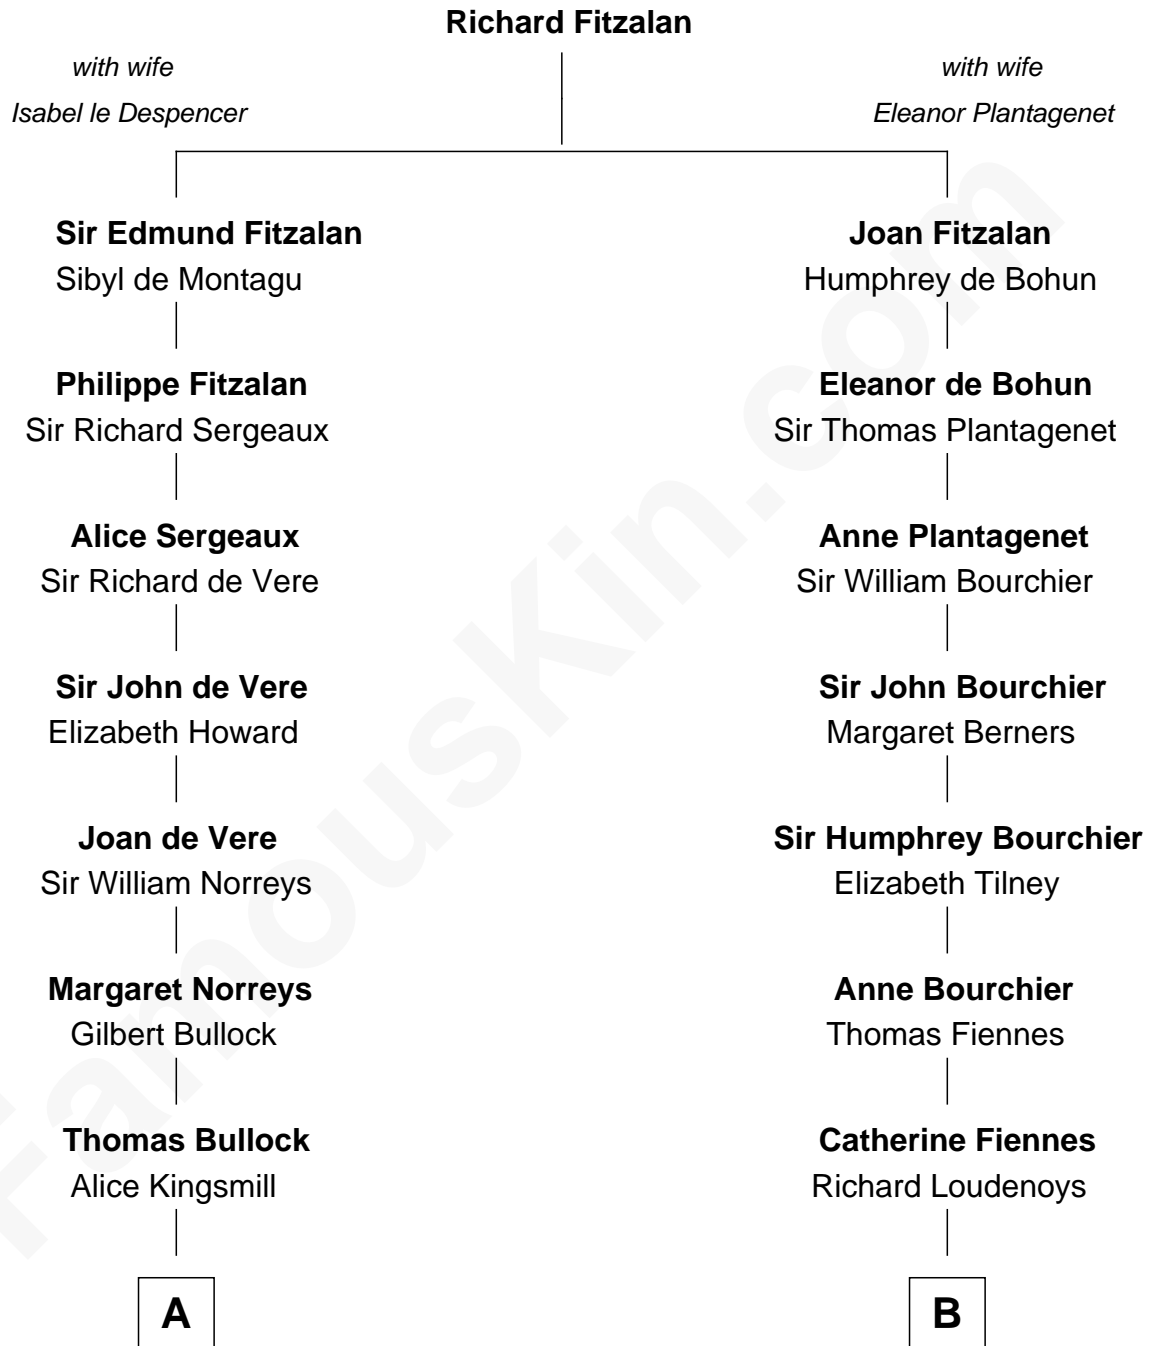

FamousKin.com

Relationship Chart of

Lou (Henry) Hoover

First Lady of President Herbert Hoover

19th cousin 2 times removed of

Anne Baxter
Movie Actress

C

Philomelia Sophia Scobey

Phineas Weed

Florence Ida Weed

Charles Delano Henry

Lou (Henry) Hoover

First Lady of Herbert Hoover

D

Rev. David Wright

Abigail Goddard