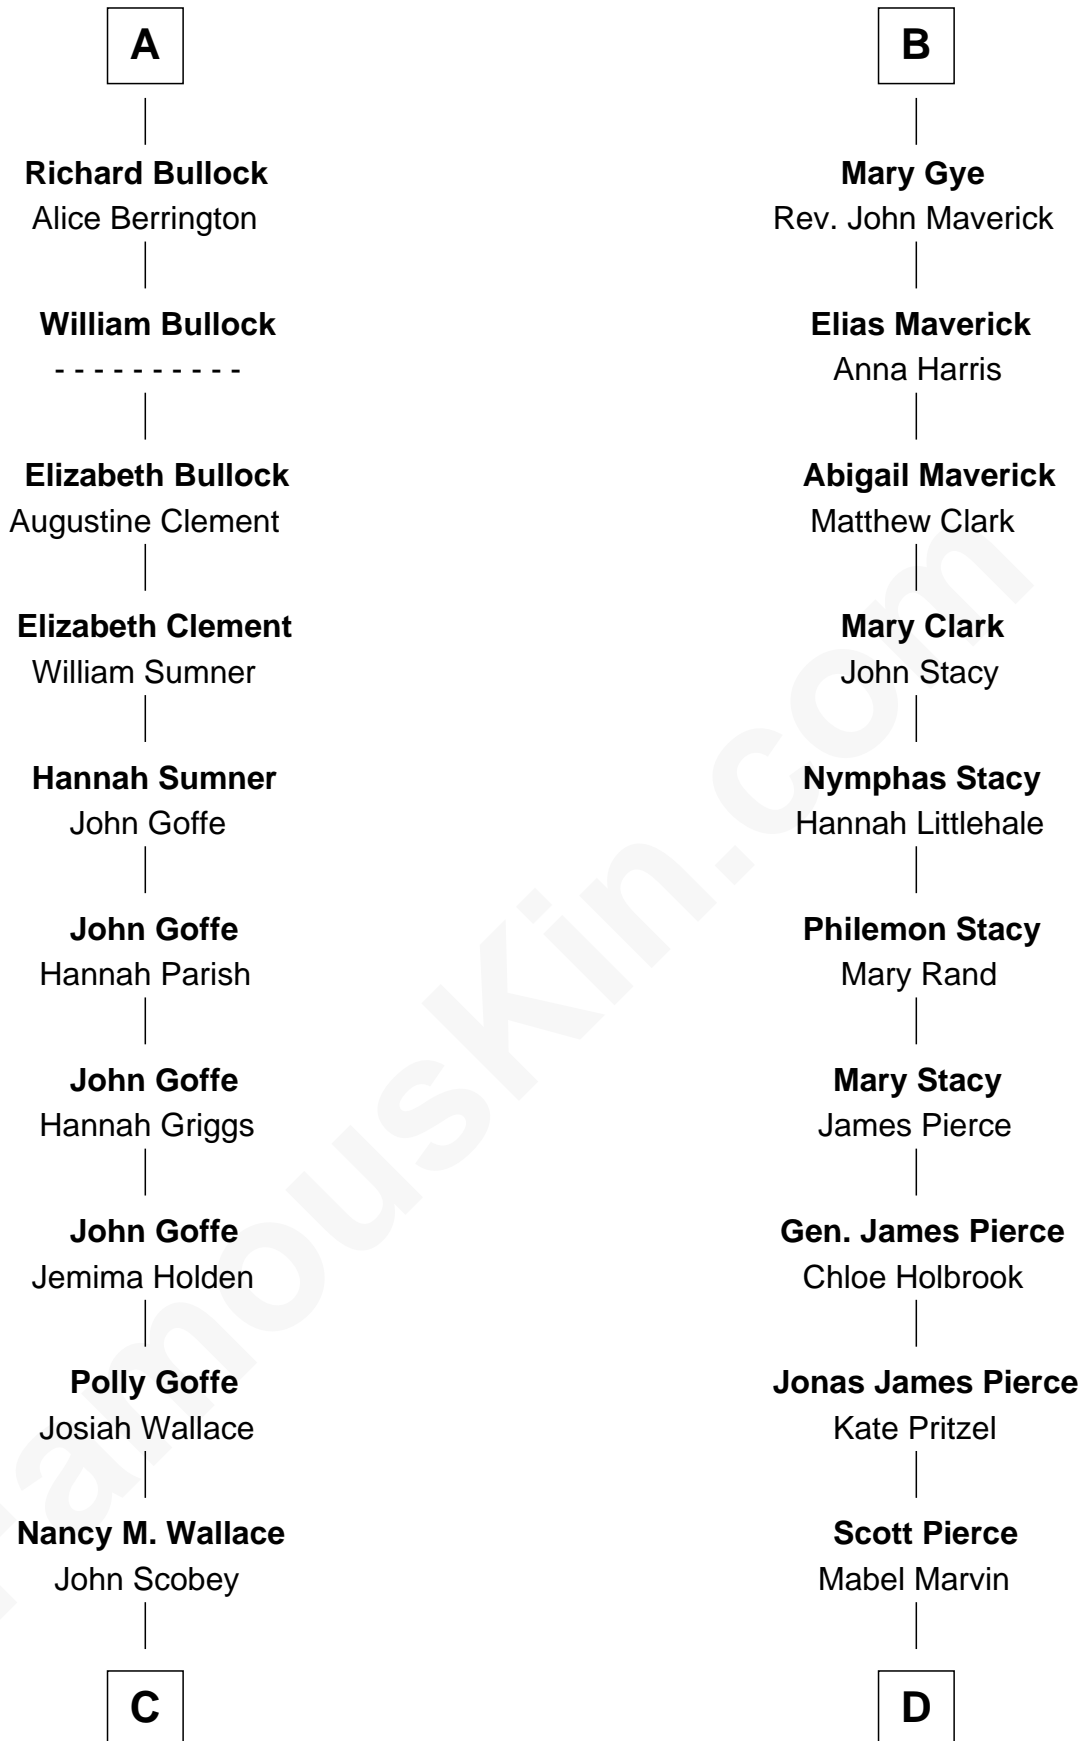

FamousKin.com

Relationship Chart of

Lou (Henry) Hoover

First Lady of President Herbert Hoover

18th cousin 1 time removed of

Barbara (Pierce) Bush

First Lady of President George H.W. Bush

C

Philomelia Sophia Scobey

Phineas Weed

Florence Ida Weed

Charles Delano Henry

Lou (Henry) Hoover

First Lady of Herbert Hoover

D

Marvin Pierce

Pauline Robinson

Barbara (Pierce) Bush

First Lady of George H.W. Bush

FamousKin.com