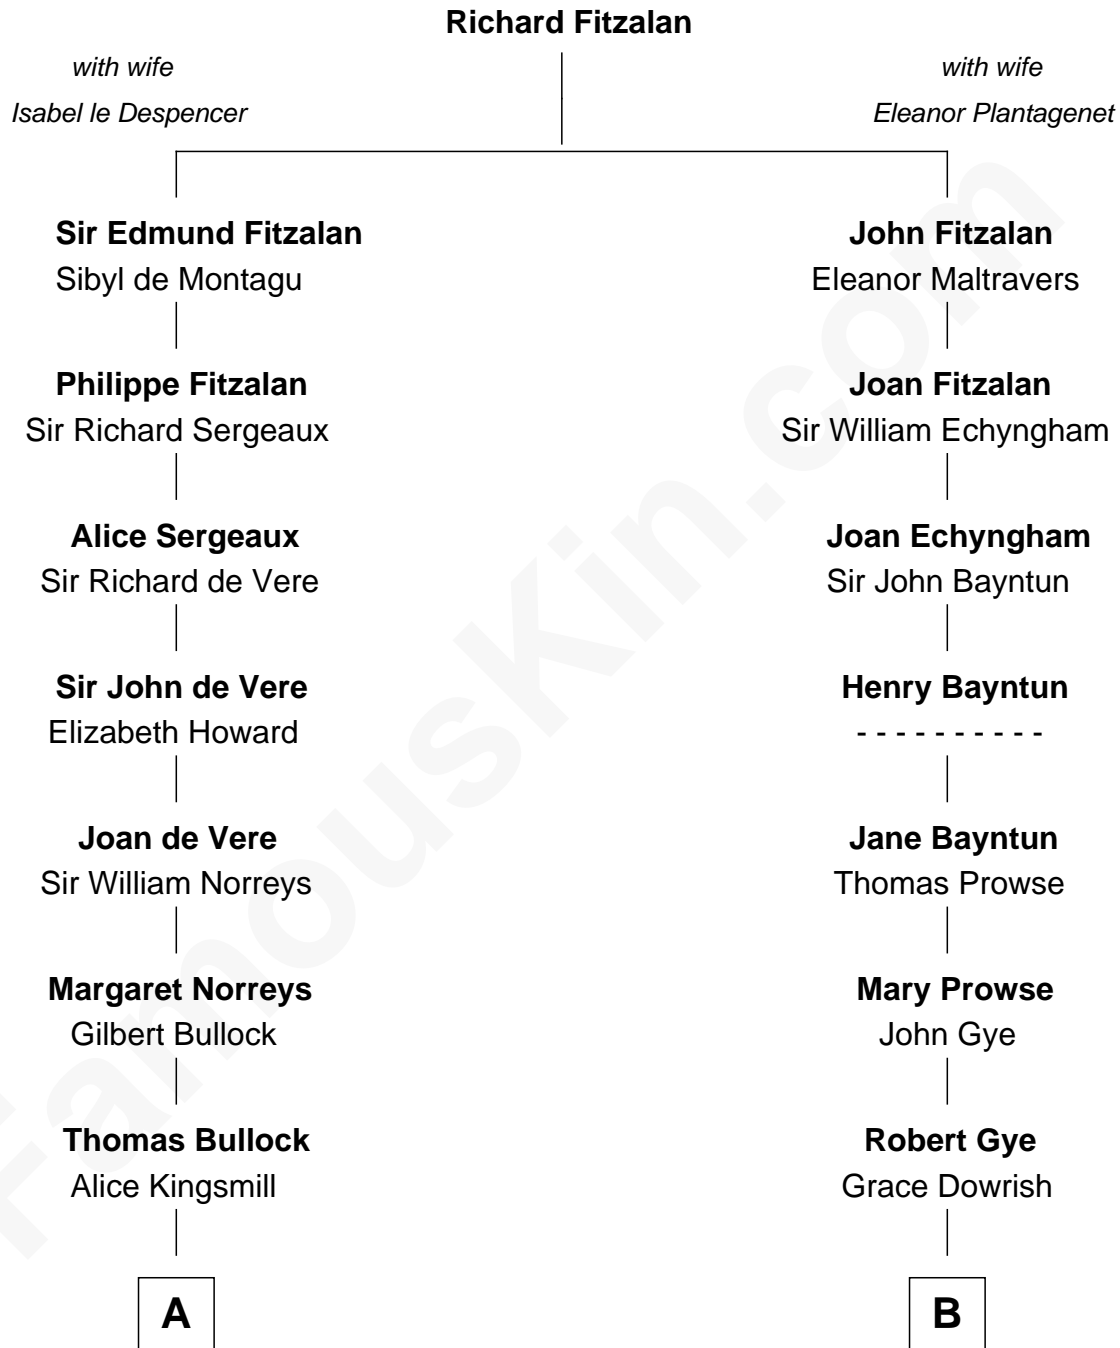

FamousKin.com

Relationship Chart of

Lou (Henry) Hoover

First Lady of President Herbert Hoover

18th cousin 1 time removed of

Barbara (Pierce) Bush

First Lady of President George H.W. Bush

C

Philomelia Sophia Scobey

Phineas Weed

Florence Ida Weed

Charles Delano Henry

Lou (Henry) Hoover

First Lady of Herbert Hoover

D

Marvin Pierce