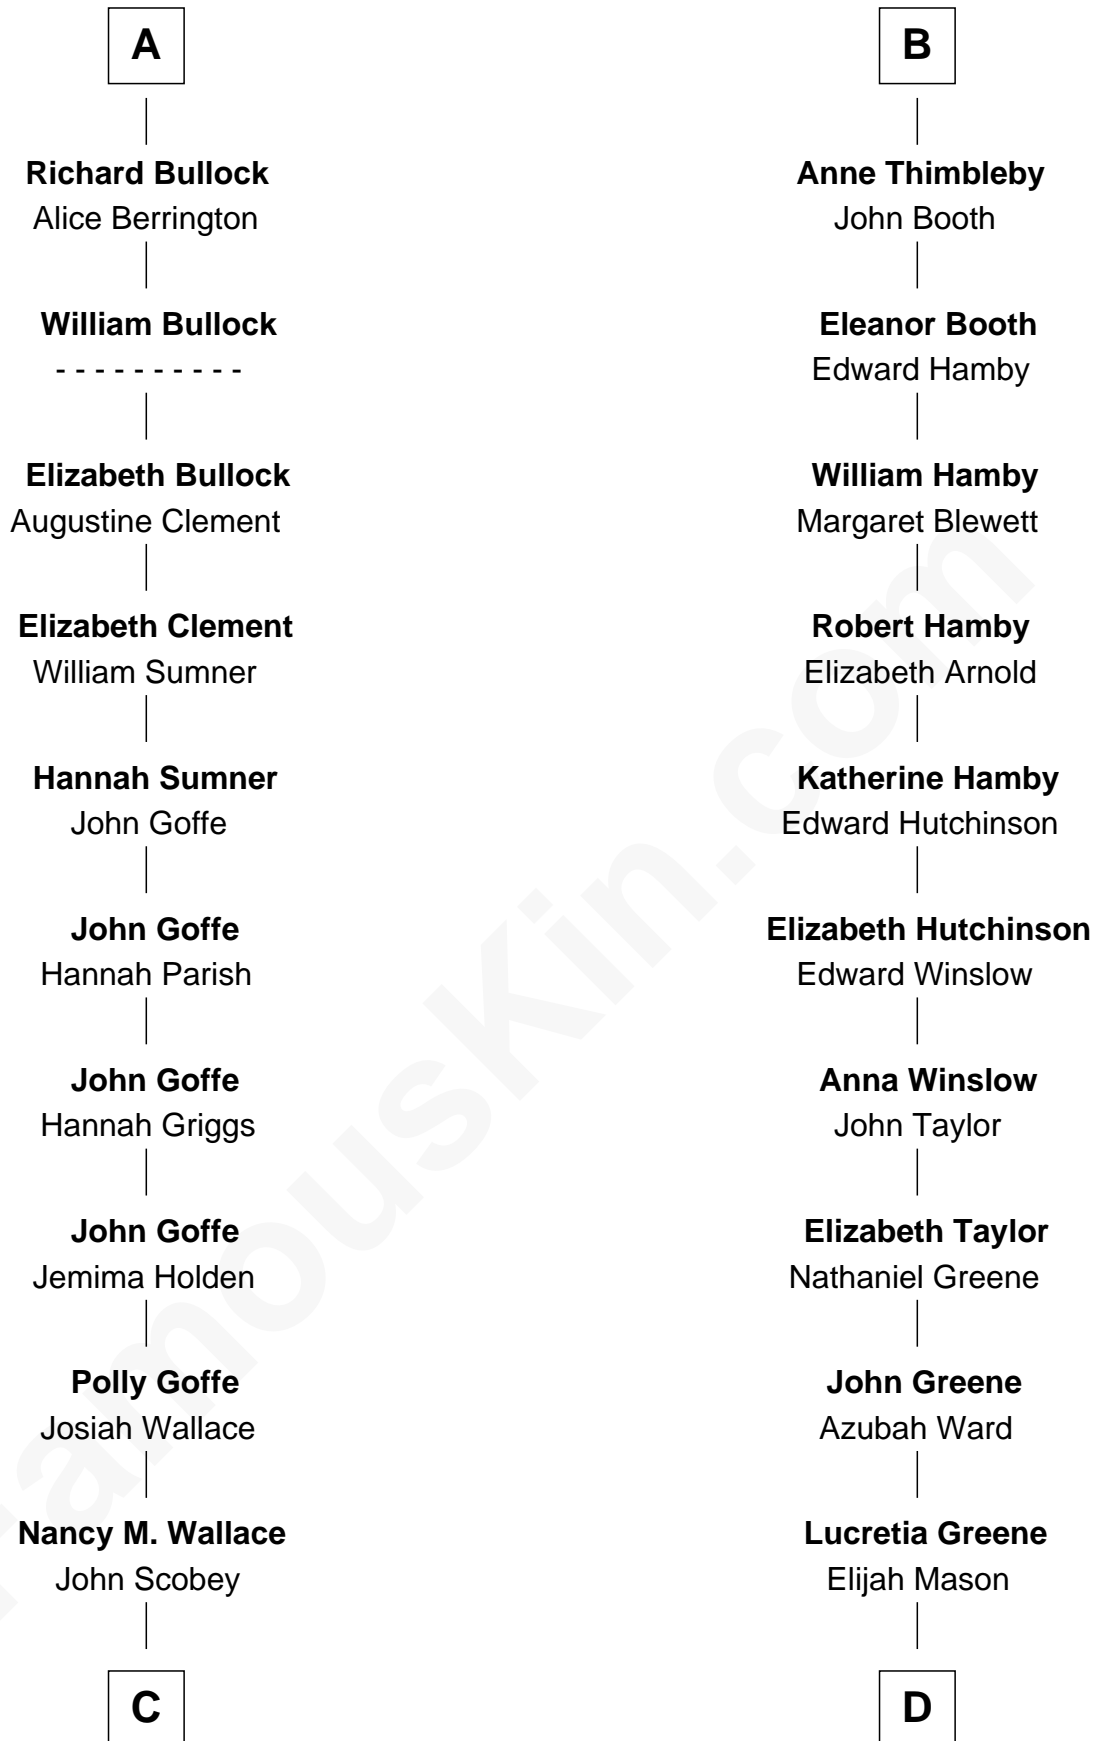

FamousKin.com

Relationship Chart of

Lou (Henry) Hoover

First Lady of President Herbert Hoover

18th cousin 1 time removed of

Lucretia (Rudolph) Garfield

First Lady of President James Garfield

Bartholomew de Badlesmere

Margaret de Clare

C

Philomelia Sophia Scobey

Phineas Weed

Florence Ida Weed

Charles Delano Henry

Lou (Henry) Hoover

First Lady of Herbert Hoover

D

Arabella Greene Mason

Zebulon Rudolph

Lucretia (Rudolph) Garfield

First Lady of James Garfield

FamousKin.com