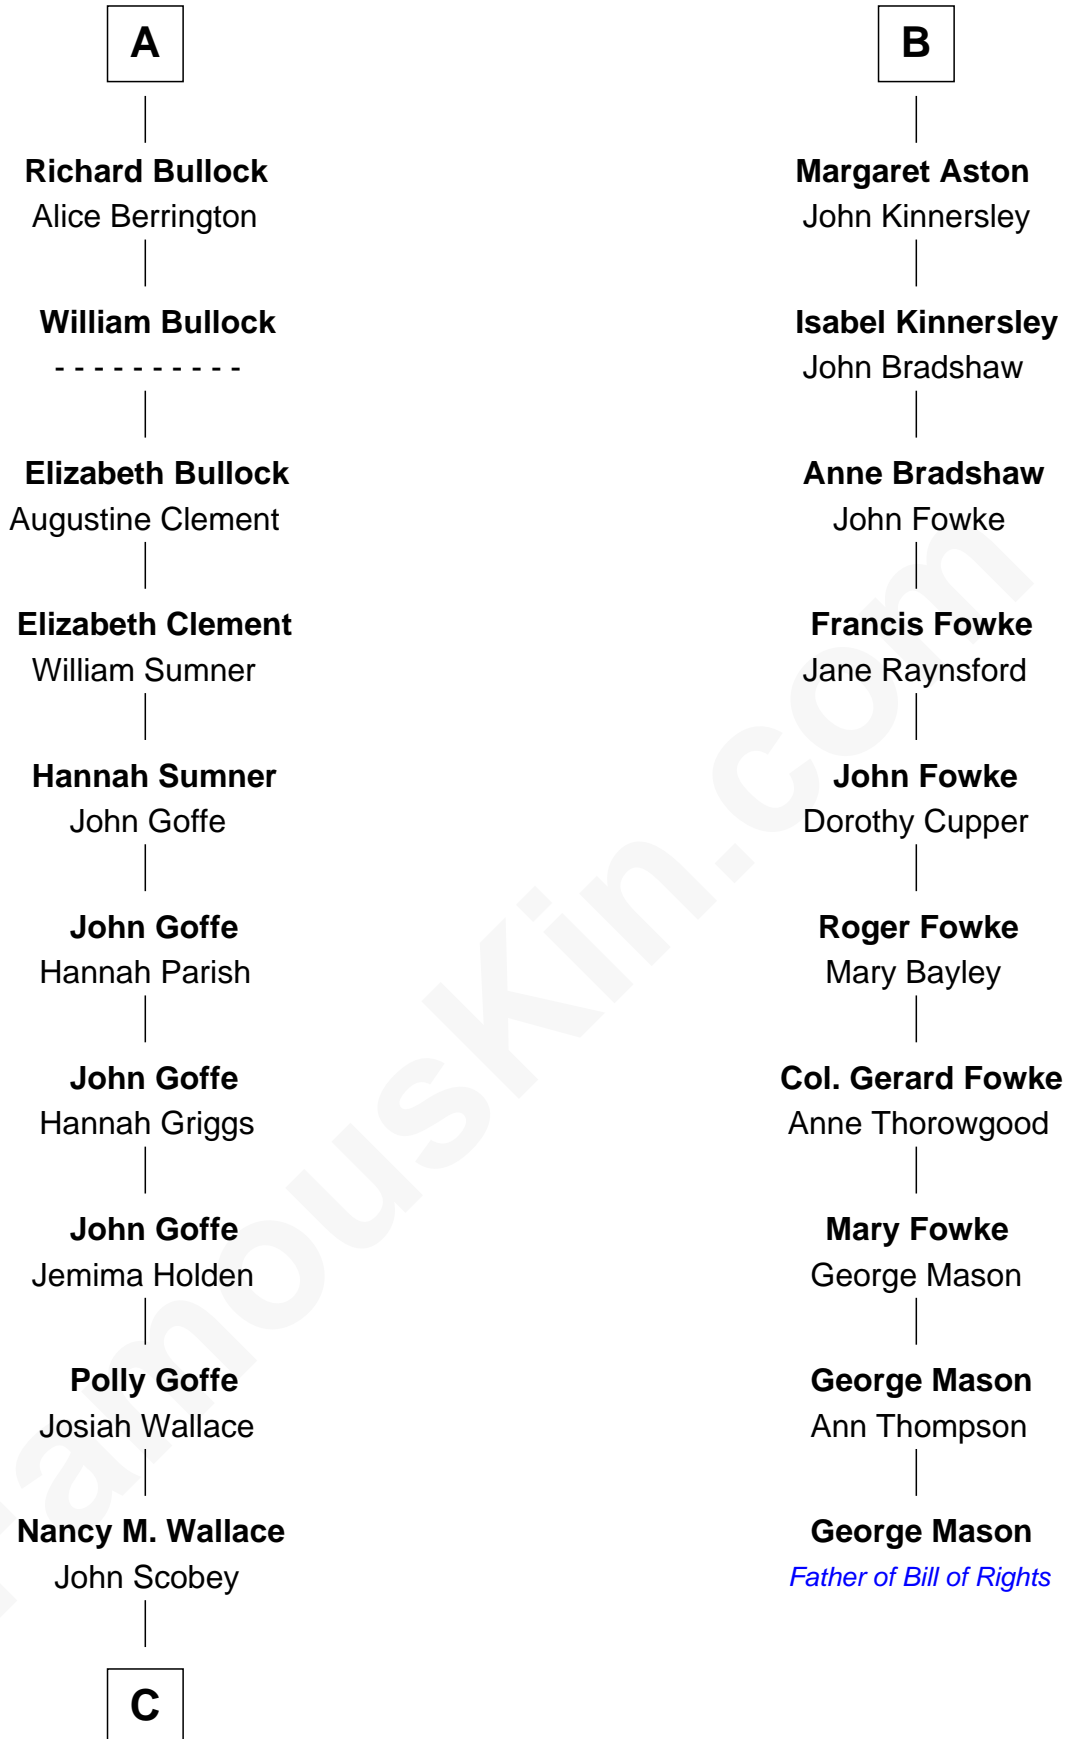

FamousKin.com

Relationship Chart of

Lou (Henry) Hoover

First Lady of President Herbert Hoover

16th cousin 3 times removed of

George Mason

Father of the U.S. Bill of Rights

Bartholomew de Badlesmere

Margaret de Clare

C

Philomelia Sophia Scobey

Phineas Weed

Florence Ida Weed

Charles Delano Henry

Lou (Henry) Hoover

First Lady of Herbert Hoover

FamousKin.com