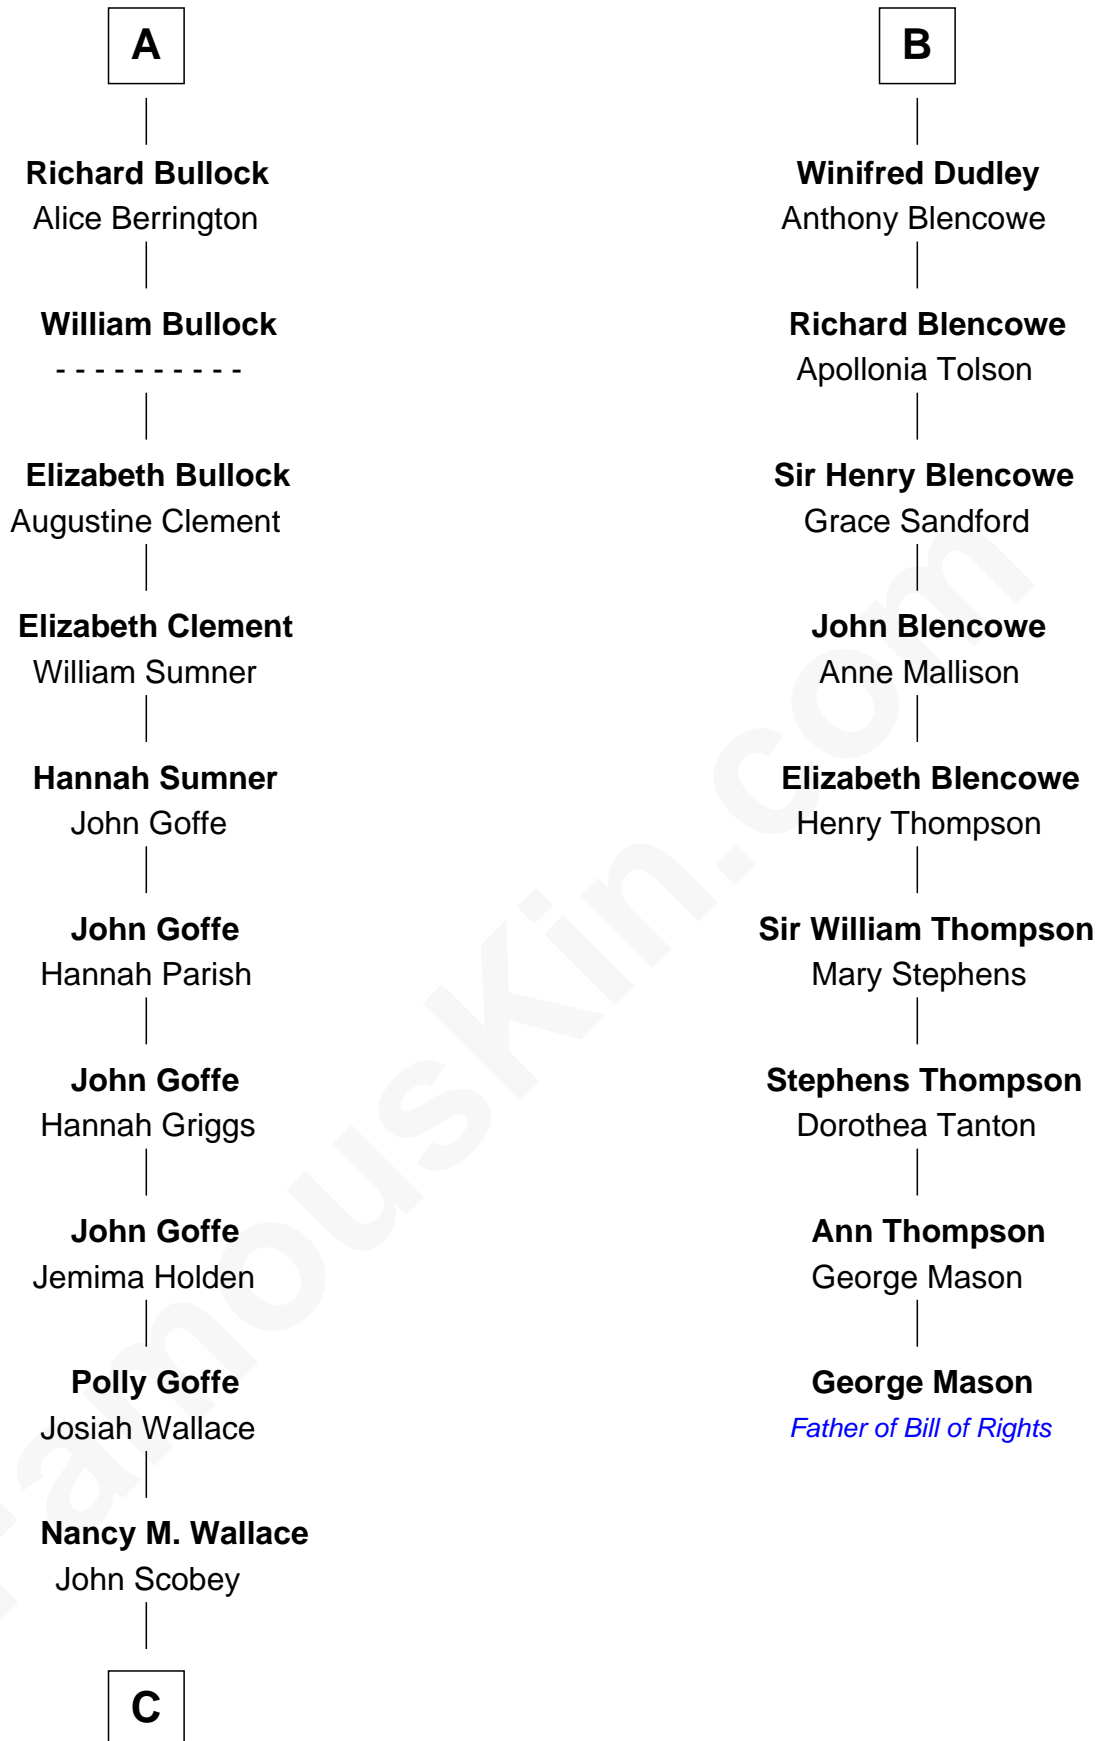

FamousKin.com

Relationship Chart of

Lou (Henry) Hoover

First Lady of President Herbert Hoover

15th cousin 4 times removed of

George Mason

Father of the U.S. Bill of Rights

William de Montagu
Katherine de Grandison

Sibyl de Montagu
Sir Edmund Fitzalan

Philippe Fitzalan
Sir Richard Sergeaux

Alice Sergeaux
Sir Richard de Vere

Sir John de Vere
Elizabeth Howard

Joan de Vere
Sir William Norreys

Margaret Norreys
Gilbert Bullock

Thomas Bullock
Alice Kingsmill

A

Philippa de Montagu
Sir Roger de Mortimer

Edmund Mortimer
Philippa Plantagenet

Elizabeth Mortimer
Sir Henry Percy

Elizabeth Percy
Sir John Clifford

Thomas Clifford
Joan Dacre

Matilda Clifford
Sir Edmund Sutton

Thomas Dudley
Grace Threlkeld

B

C

Philomelia Sophia Scobey

Phineas Weed

Florence Ida Weed

Charles Delano Henry