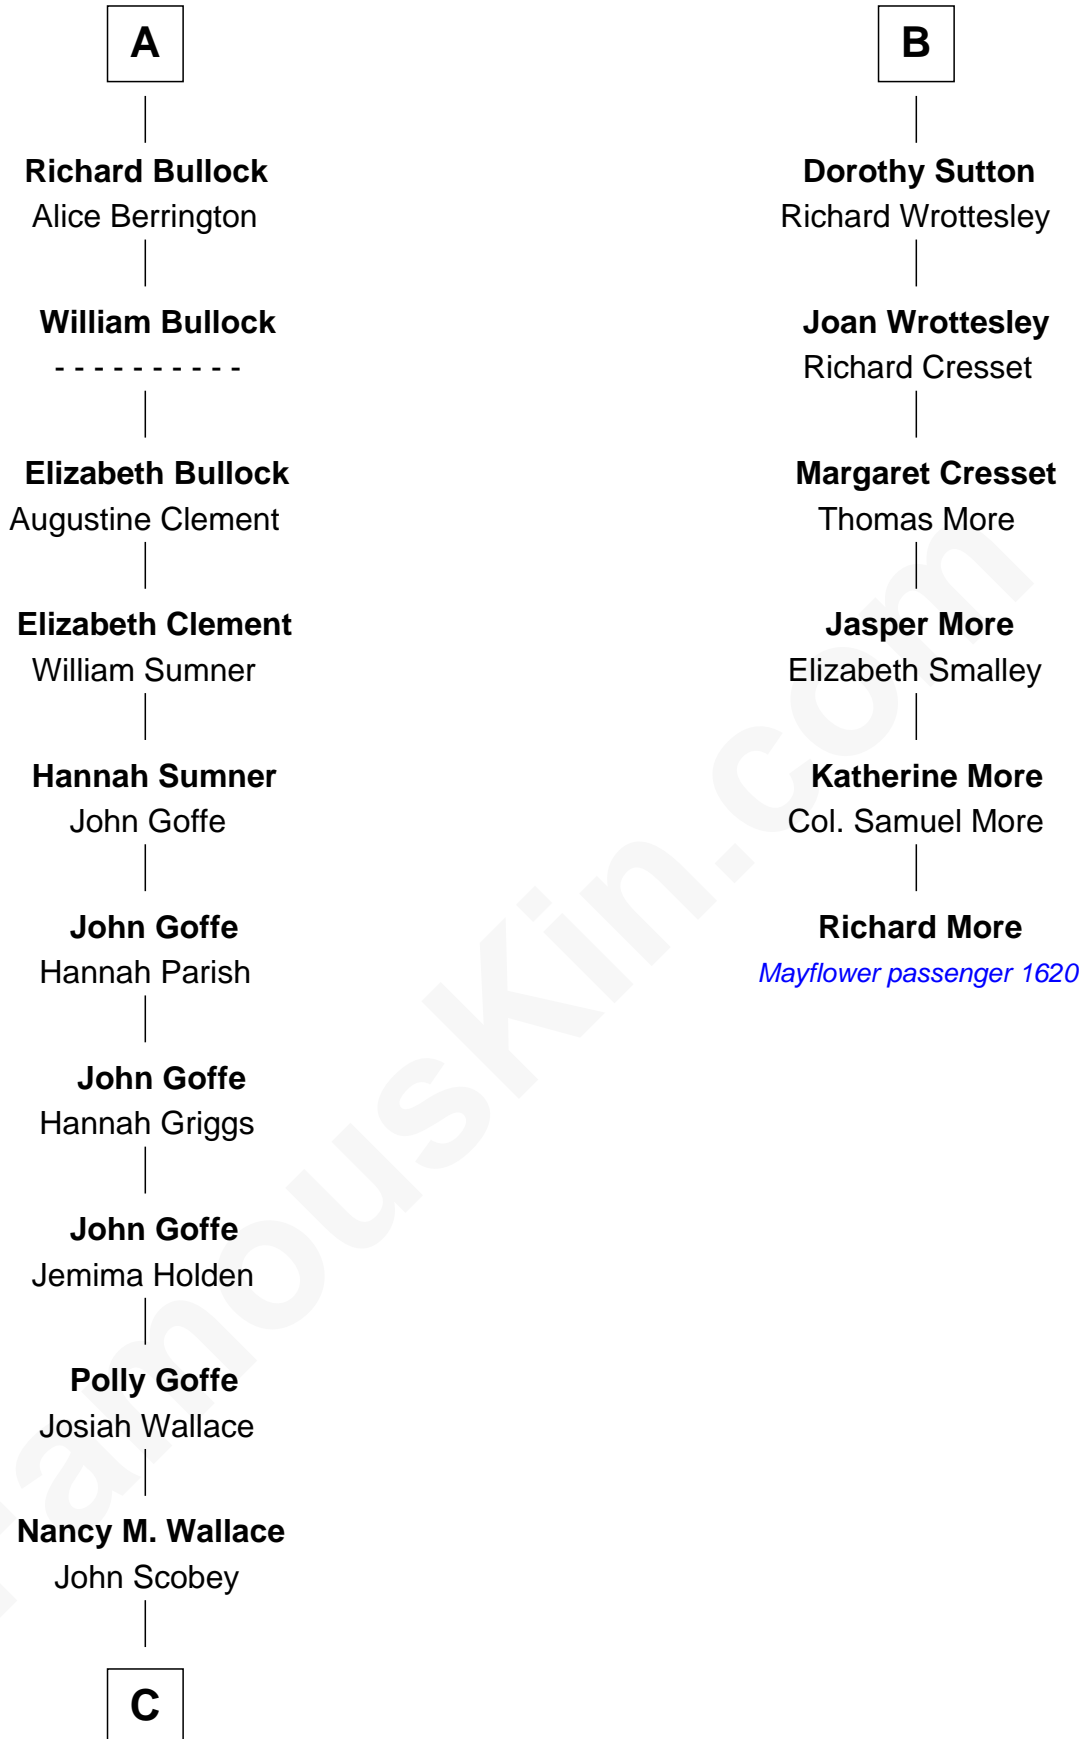

FamousKin.com

Relationship Chart of

Lou (Henry) Hoover

First Lady of President Herbert Hoover

12th cousin 7 times removed of

Richard More

(c1614 - c1696) Mayflower passenger 1620

MAYFLOWER

C

Philomelia Sophia Scobey

Phineas Weed

Florence Ida Weed

Charles Delano Henry

Lou (Henry) Hoover

First Lady of Herbert Hoover

FamousKin.com