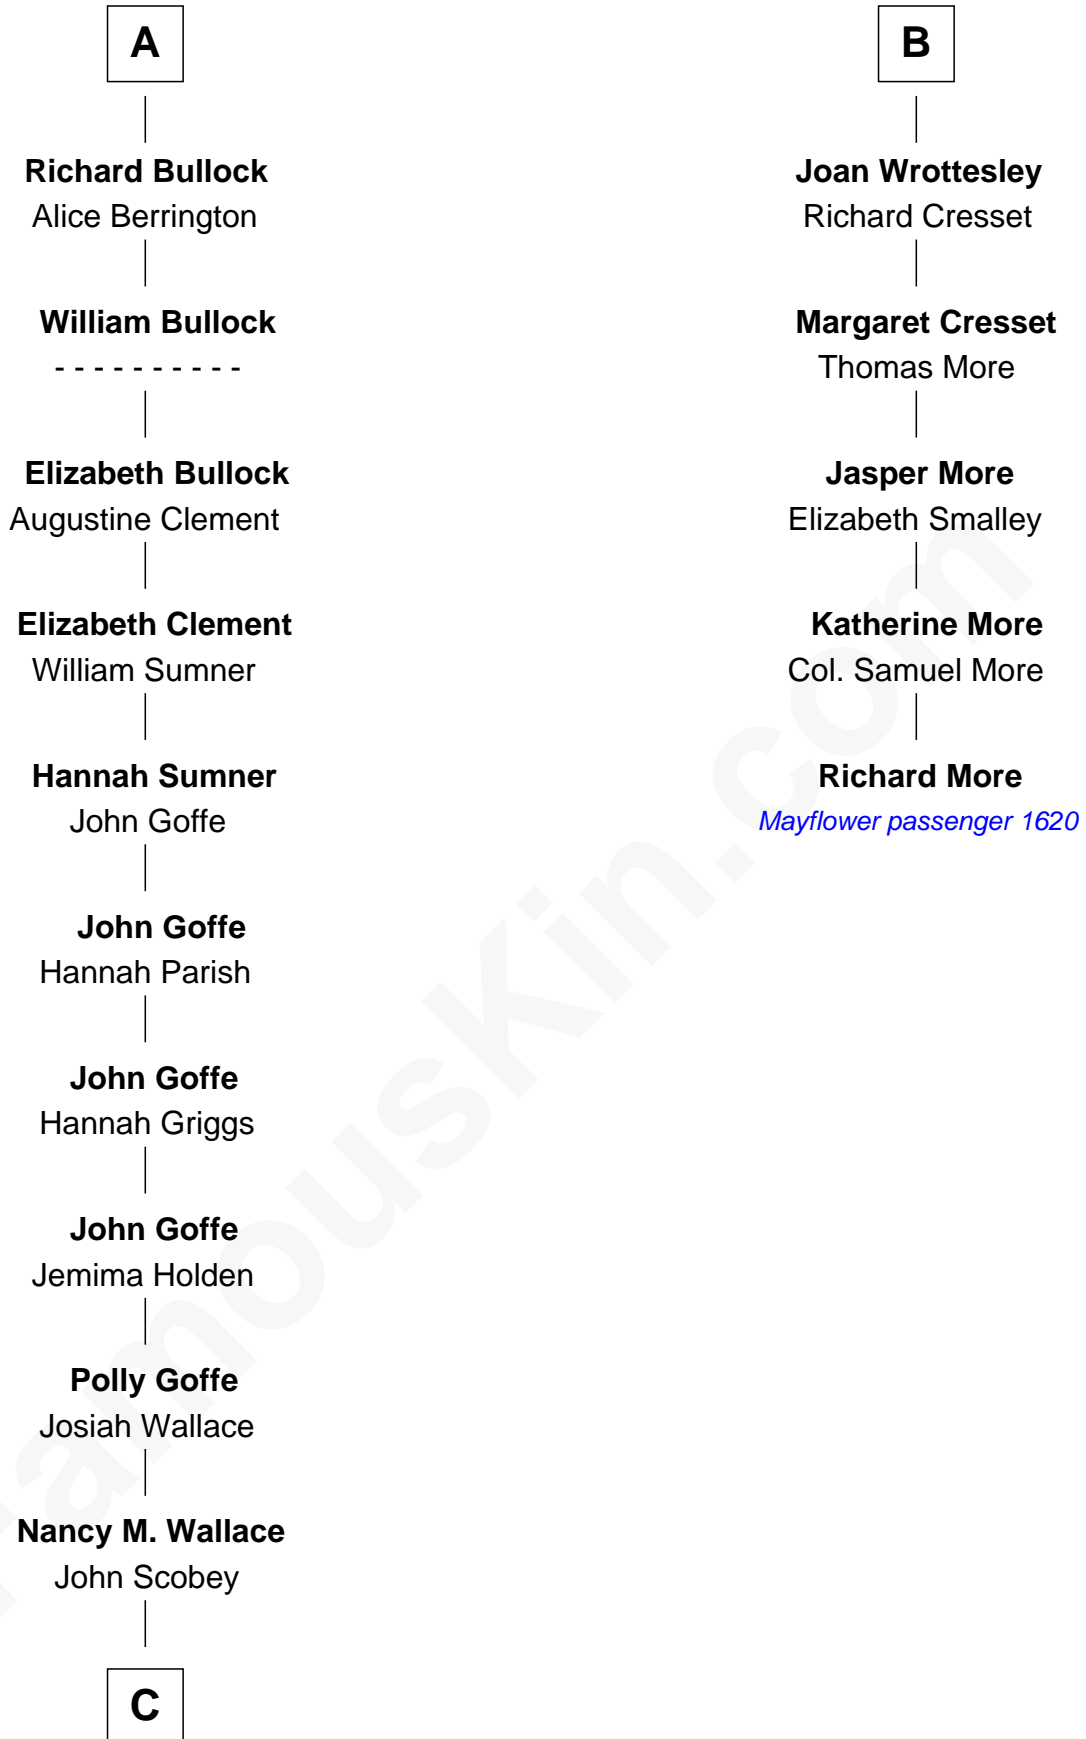

FamousKin.com

Relationship Chart of

Lou (Henry) Hoover

First Lady of President Herbert Hoover

11th cousin 8 times removed of

Richard More

(c1614 - c1696) Mayflower passenger 1620

MAYFLOWER

C

Philomelia Sophia Scobey

Phineas Weed

Florence Ida Weed

Charles Delano Henry

Lou (Henry) Hoover

First Lady of Herbert Hoover

FamousKin.com