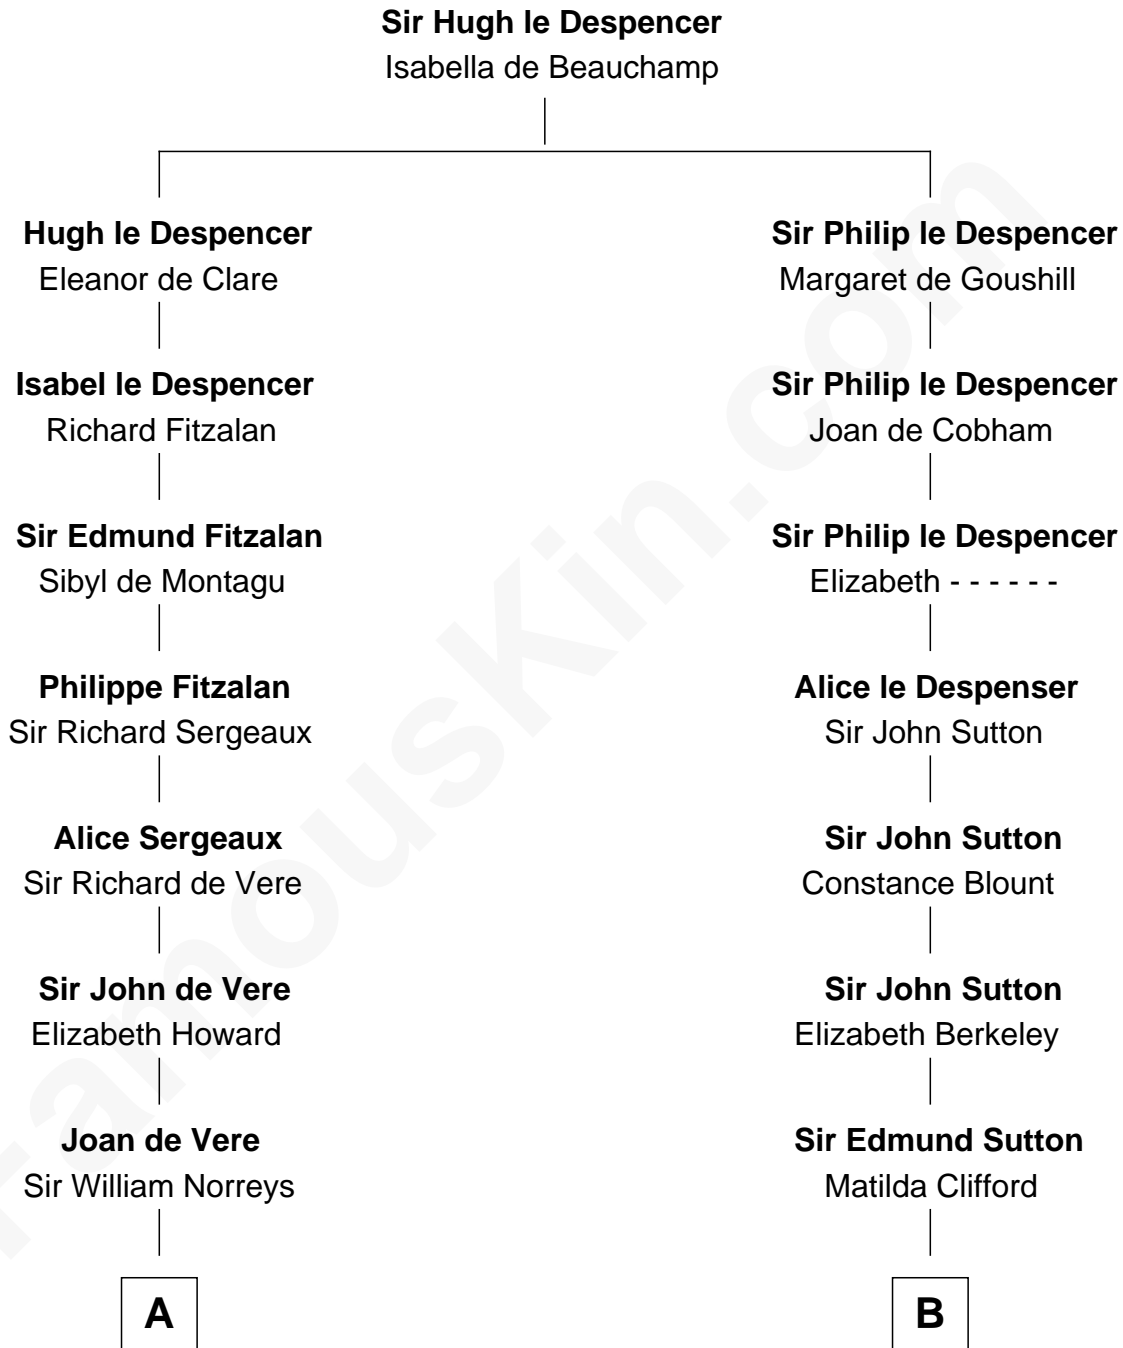

FamousKin.com

Relationship Chart of

Lou (Henry) Hoover

First Lady of President Herbert Hoover

12th cousin 9 times removed of

Richard More

(c1614 - c1696) Mayflower passenger 1620

MAYFLOWER