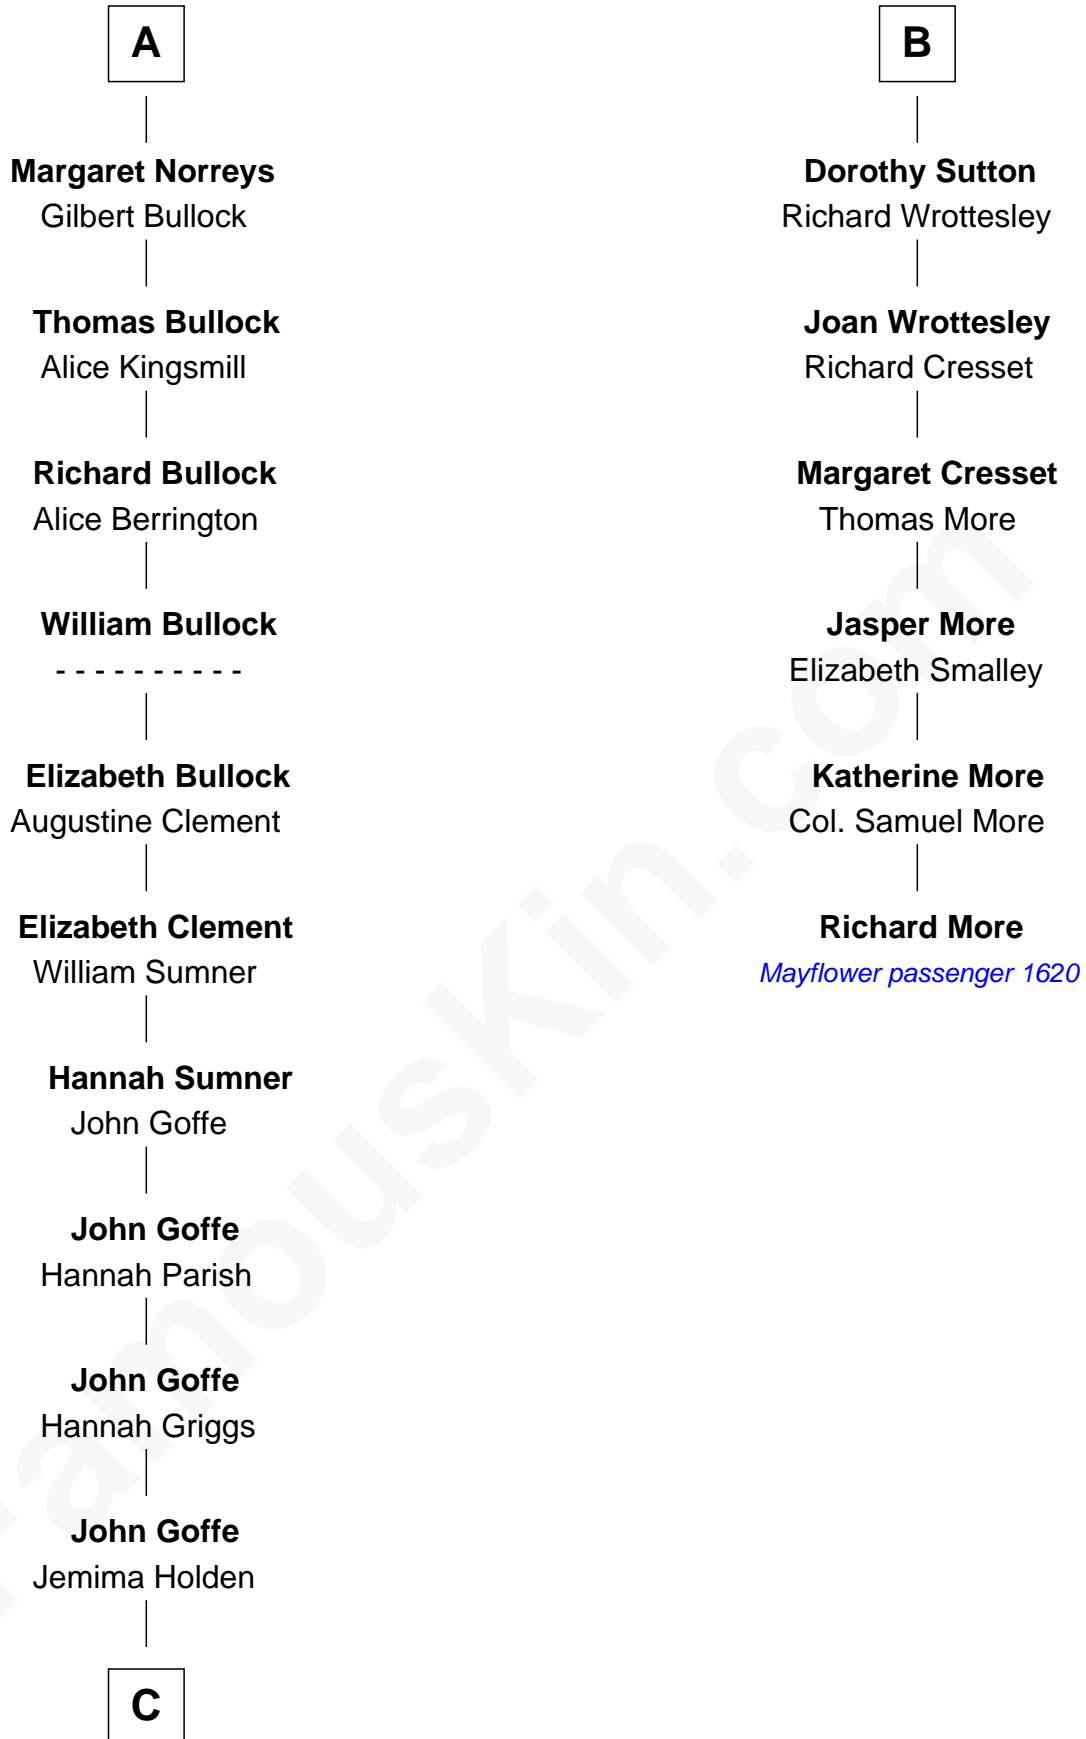

FamousKin.com

Relationship Chart of

Lou (Henry) Hoover

First Lady of President Herbert Hoover

12th cousin 9 times removed of

Richard More

(c1614 - c1696) Mayflower passenger 1620

MAYFLOWER

C

Polly Goffe
Josiah Wallace

Nancy M. Wallace
John Scobey

Philomelia Sophia Scobey
Phineas Weed

Florence Ida Weed
Charles Delano Henry

Lou (Henry) Hoover
First Lady of Herbert Hoover

FamousKin.com