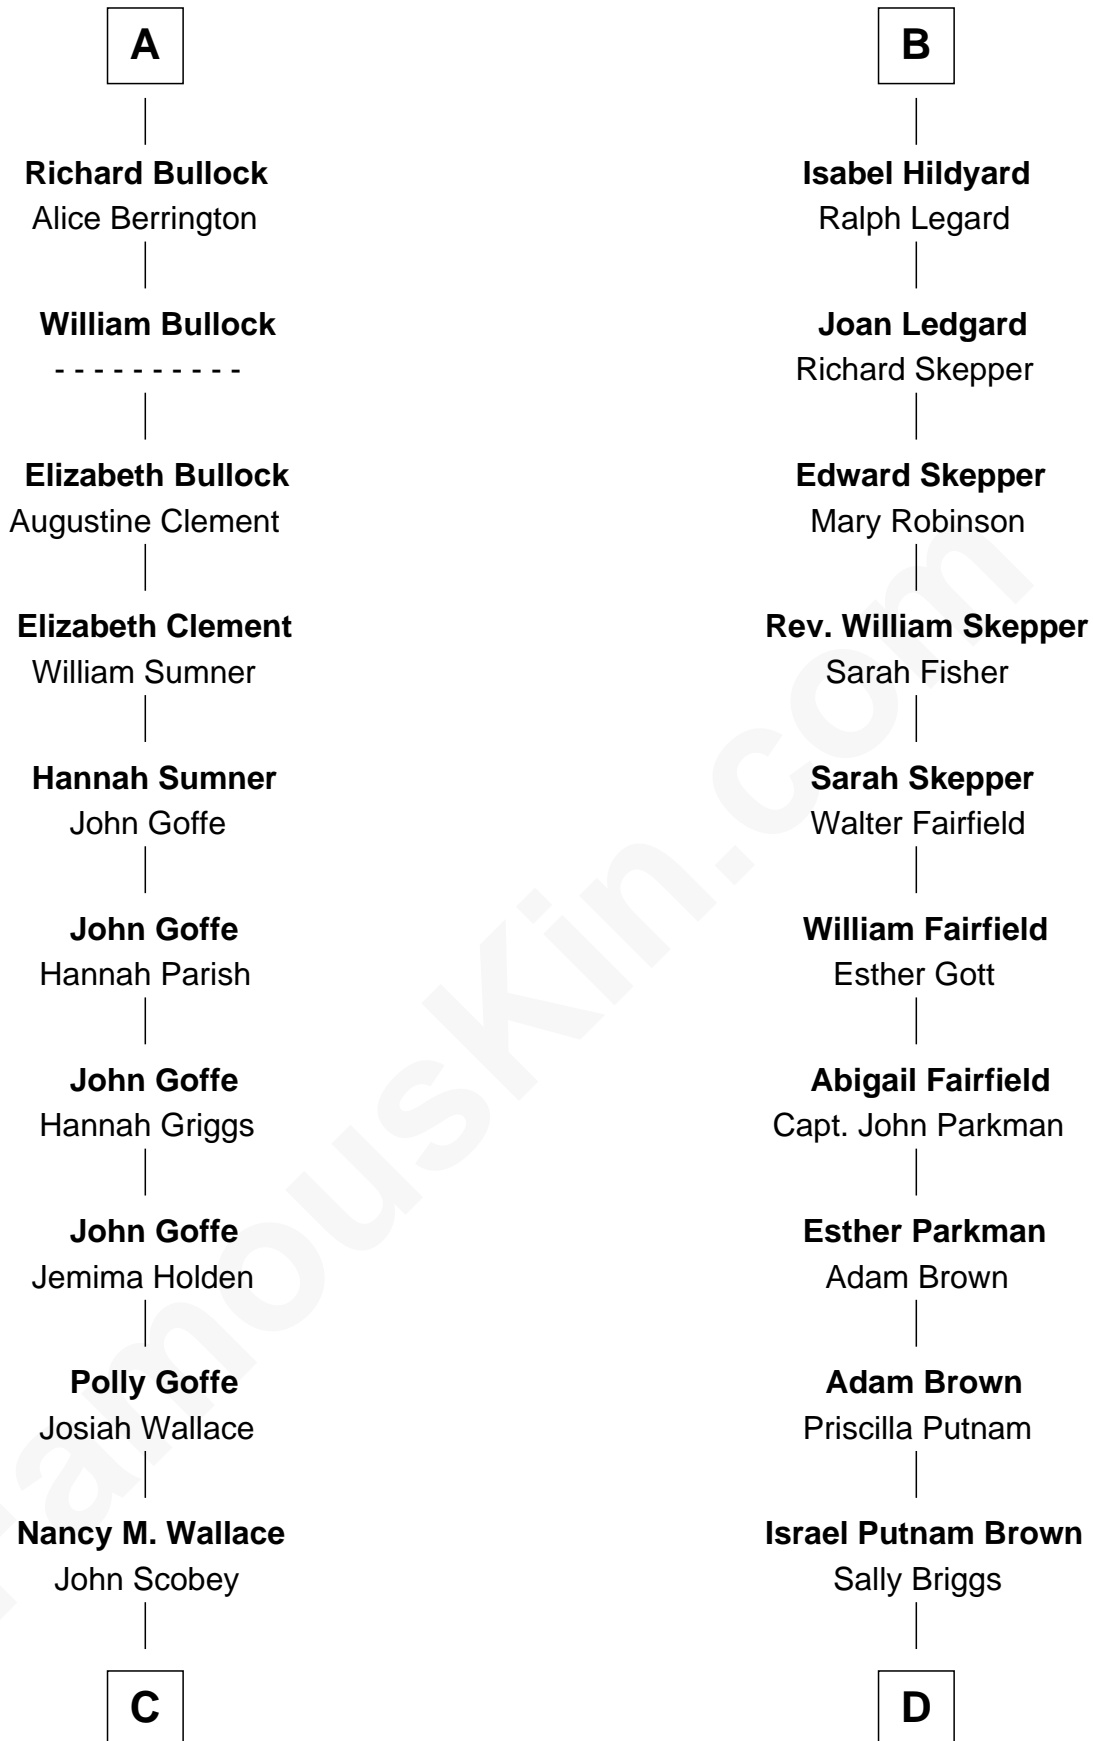

FamousKin.com

Relationship Chart of

Lou (Henry) Hoover

First Lady of President Herbert Hoover

19th cousin 1 time removed of

Calvin Coolidge
30th U.S. President

Bartholomew de Badlesmere
Margaret de Clare

C

Philomelia Sophia Scobey

Phineas Weed

Florence Ida Weed

Charles Delano Henry

Lou (Henry) Hoover

First Lady of Herbert Hoover

D

Sally Briggs Brown

Israel Chase Brewer

Sarah Almeda Brewer

Calvin Galusha Coolidge

Col. John Calvin Coolidge

Victoria Josephine Moor

Calvin Coolidge

30th U.S. President