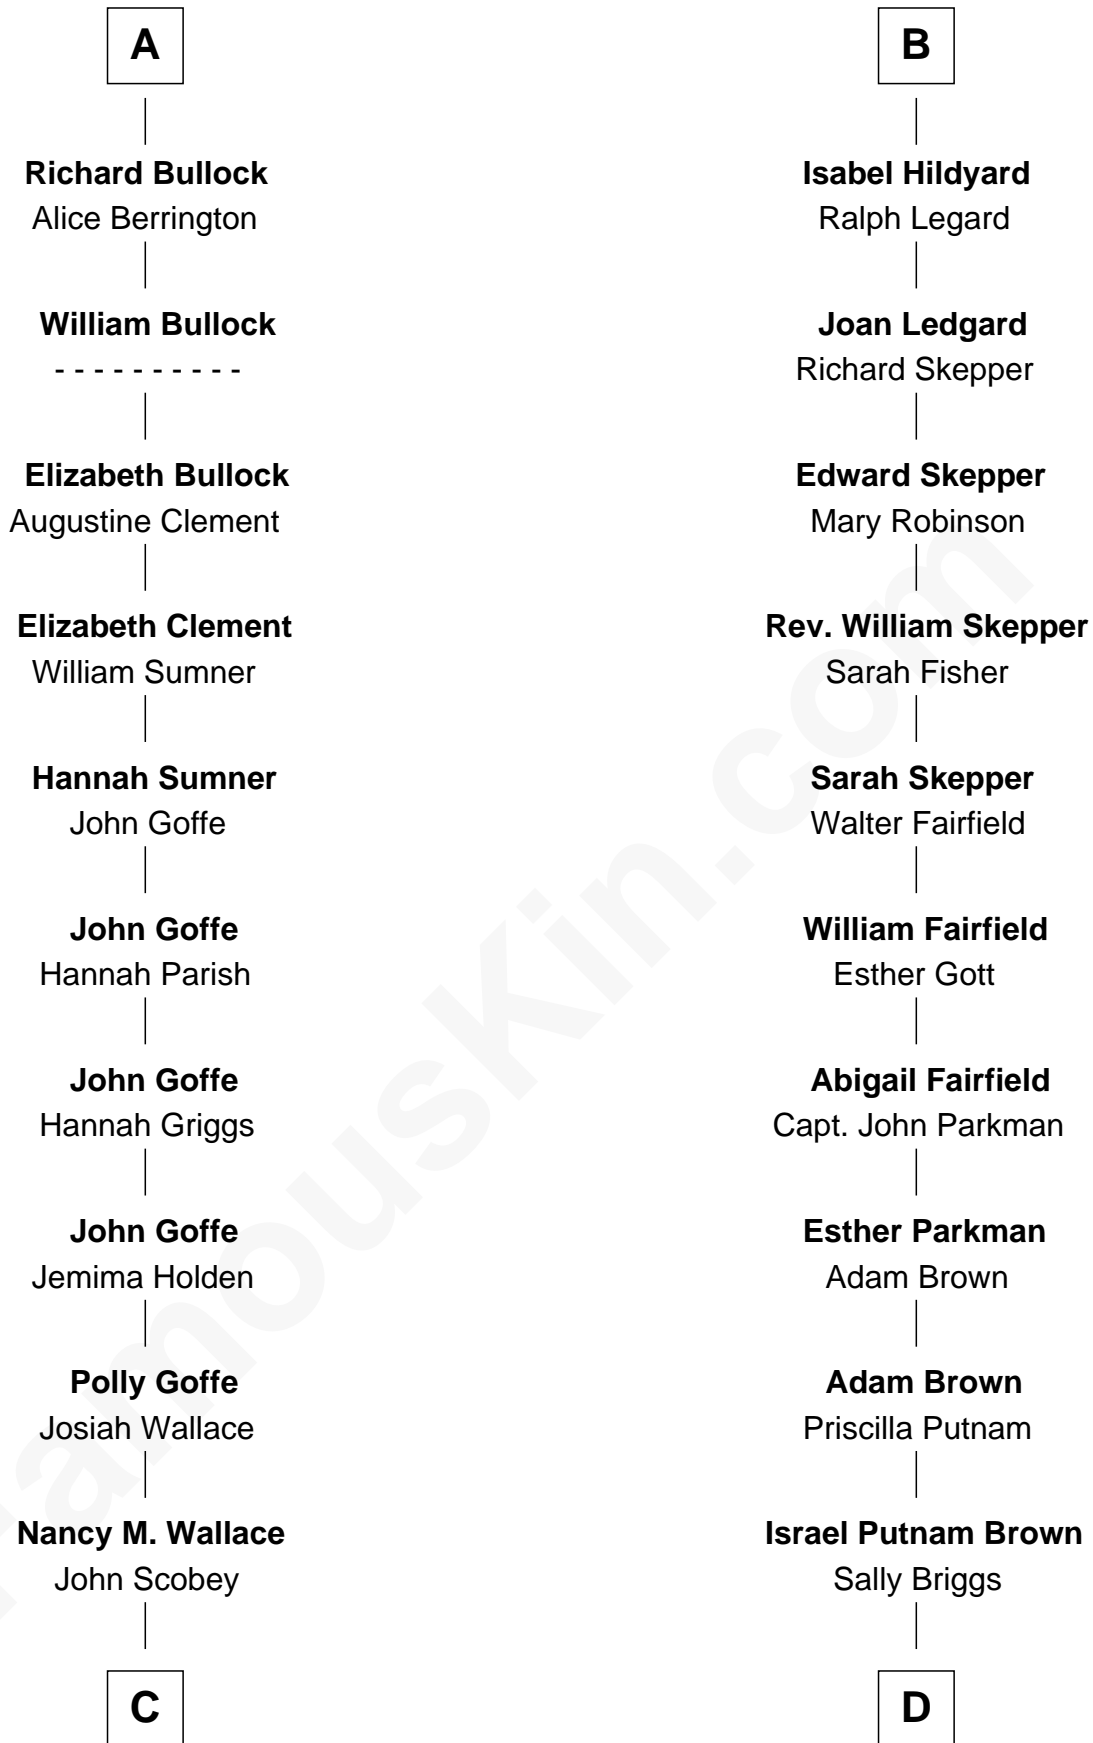

FamousKin.com

Relationship Chart of

Lou (Henry) Hoover

First Lady of President Herbert Hoover

19th cousin 1 time removed of

Calvin Coolidge
30th U.S. President

William de Montagu
Katherine de Grandison

Sibyl de Montagu
Sir Edmund Fitzalan

Philippe Fitzalan
Sir Richard Sergeaux

Alice Sergeaux
Sir Richard de Vere

Sir John de Vere
Elizabeth Howard

Joan de Vere
Sir William Norreys

Margaret Norreys
Gilbert Bullock

Thomas Bullock
Alice Kingsmill

A

Philippa de Montagu
Sir Roger de Mortimer

Edmund Mortimer
Philippa Plantagenet

Elizabeth Mortimer
Sir Henry Percy

Elizabeth Percy
Sir John Clifford

Mary Clifford
Sir Philip Wentworth

Elizabeth Wentworth
Sir Martin de la See

Joan de la See
Sir Piers Hildyard

B

C

Philomelia Sophia Scobey

Phineas Weed

Florence Ida Weed

Charles Delano Henry

Lou (Henry) Hoover