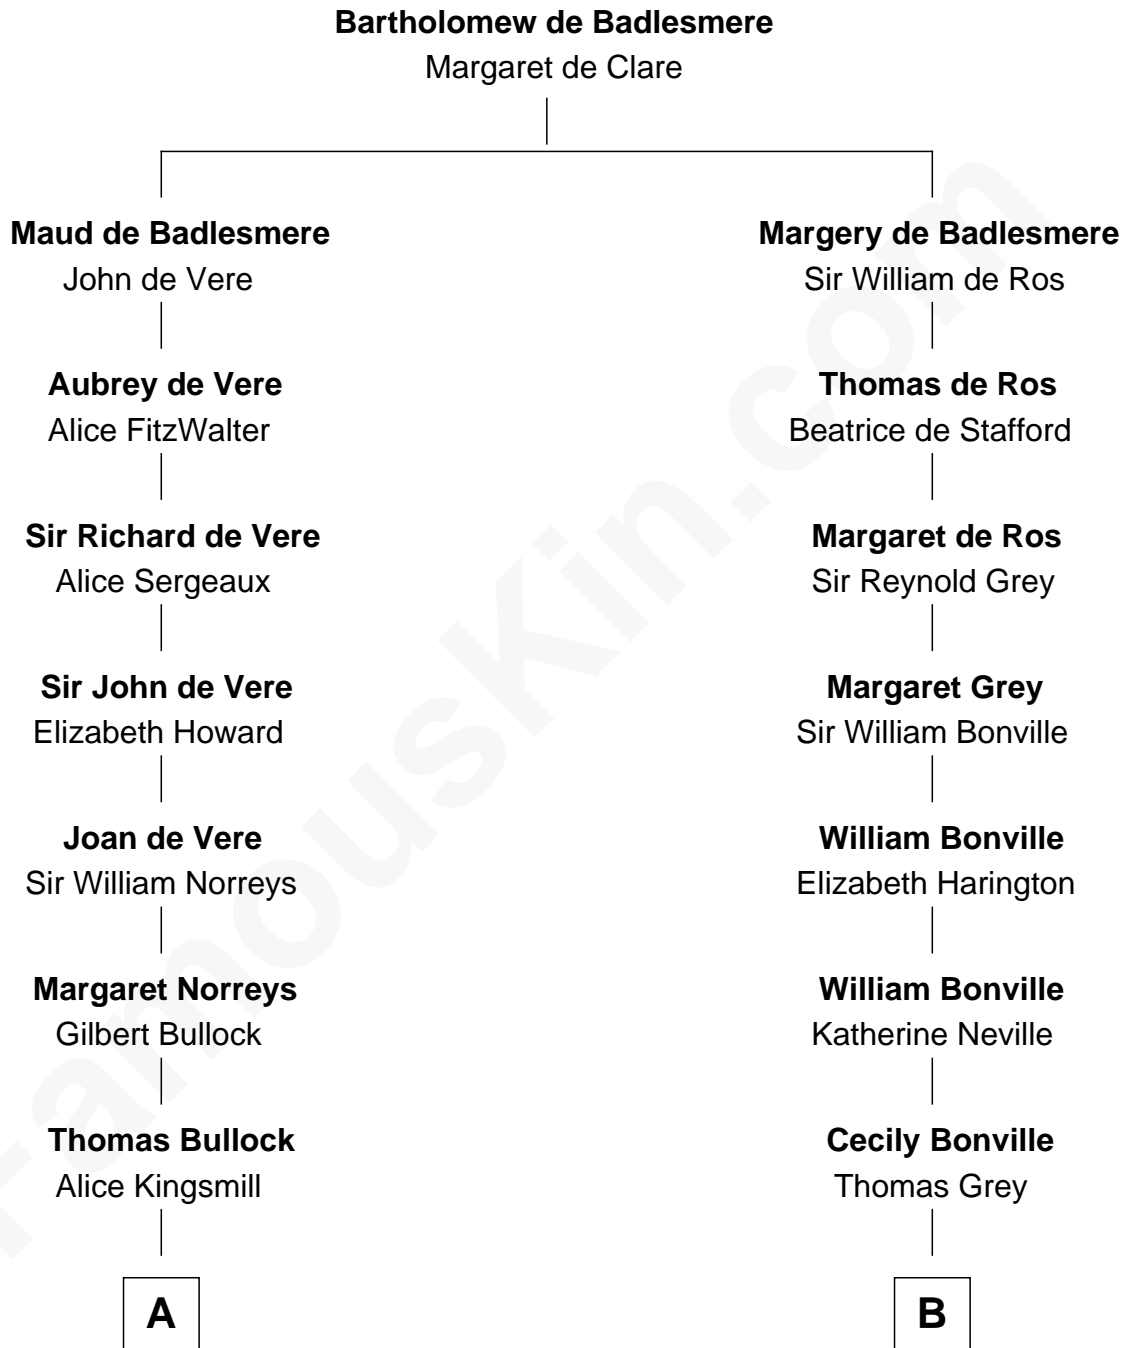

FamousKin.com

Relationship Chart of

Lou (Henry) Hoover

First Lady of President Herbert Hoover

15th cousin 4 times removed of

Bathsheba (Ruggles) Spooner

First woman executed for murder in U.S. by non-British government

C

Philomelia Sophia Scobey

Phineas Weed

Florence Ida Weed

Charles Delano Henry

Lou (Henry) Hoover

First Lady of Herbert Hoover

FamousKin.com