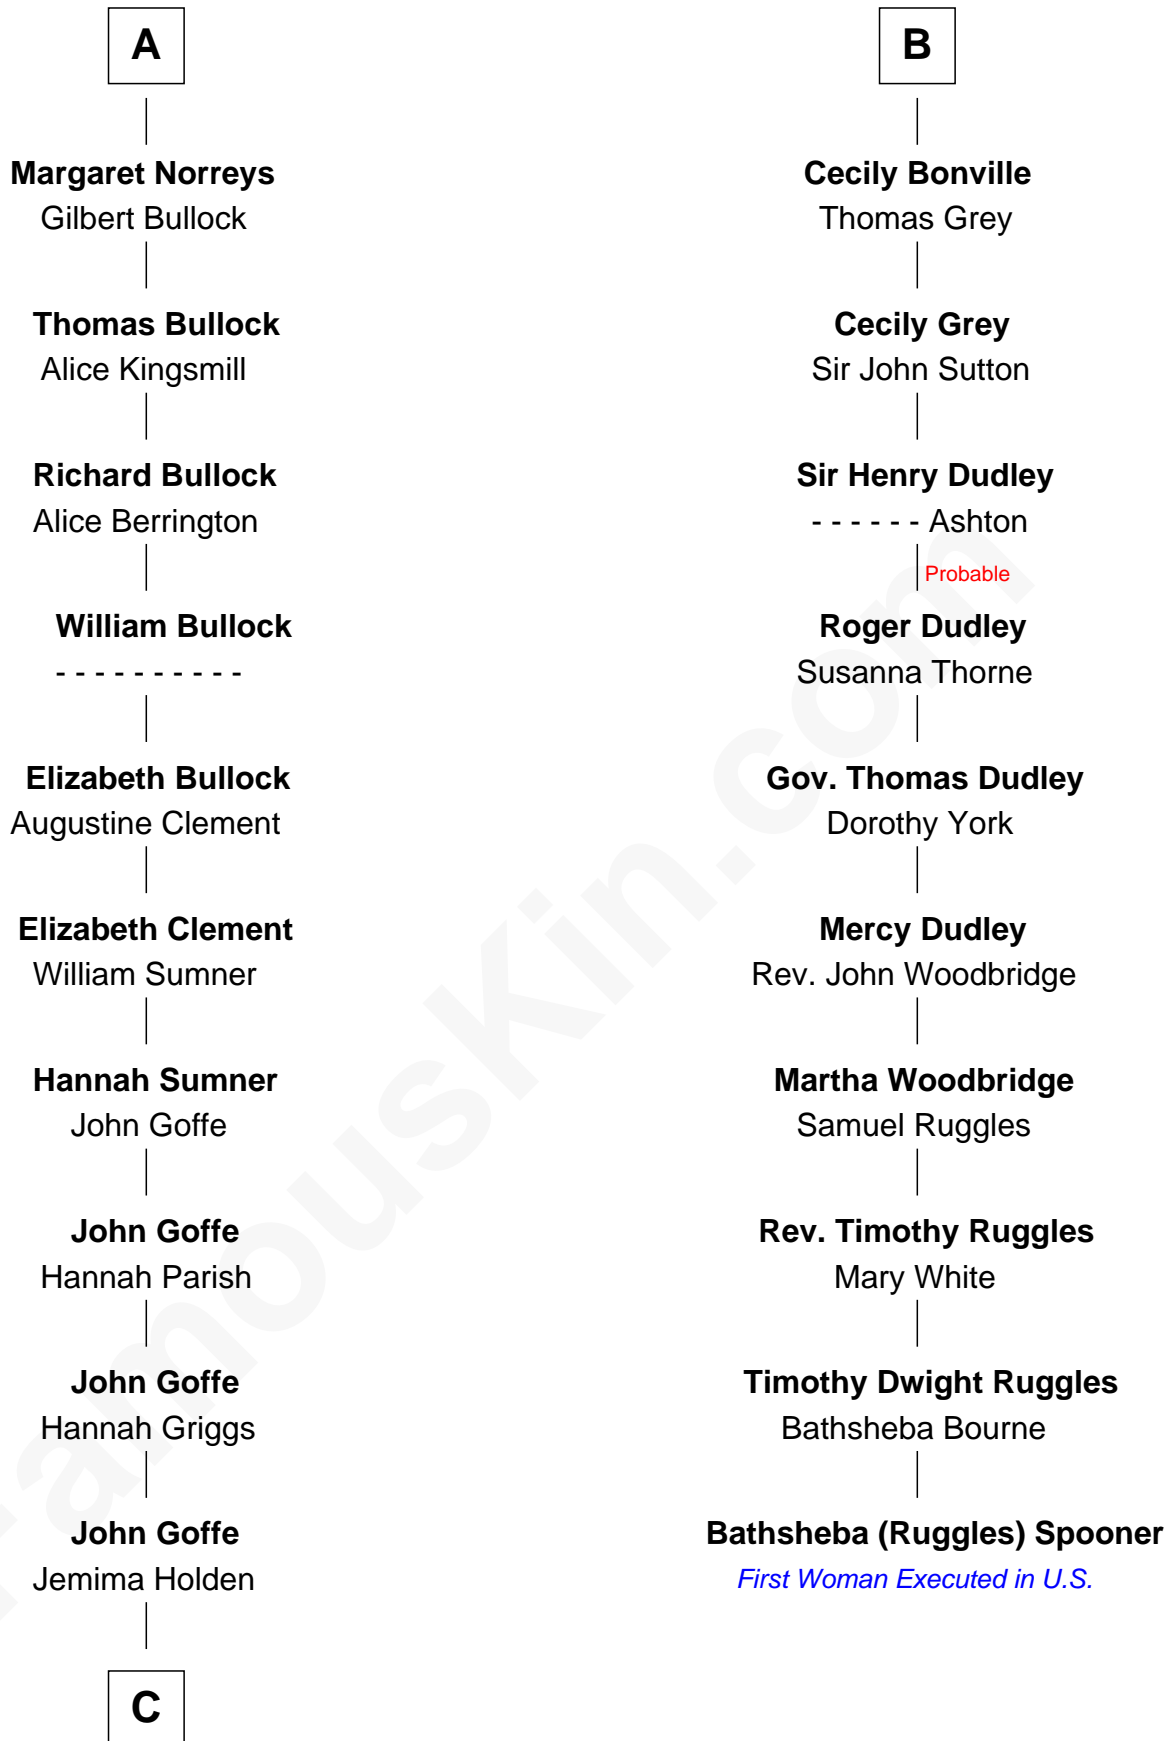

FamousKin.com

Relationship Chart of

Lou (Henry) Hoover

First Lady of President Herbert Hoover

16th cousin 5 times removed of

Bathsheba (Ruggles) Spooner

First woman executed for murder in U.S. by non-British government

Sir Gilbert de Clare

Joan of Acre

C

—
Polly Goffe

Josiah Wallace

—
Nancy M. Wallace

John Scobey

—
Philomelia Sophia Scobey

Phineas Weed

—
Florence Ida Weed

Charles Delano Henry

—
Lou (Henry) Hoover

First Lady of Herbert Hoover