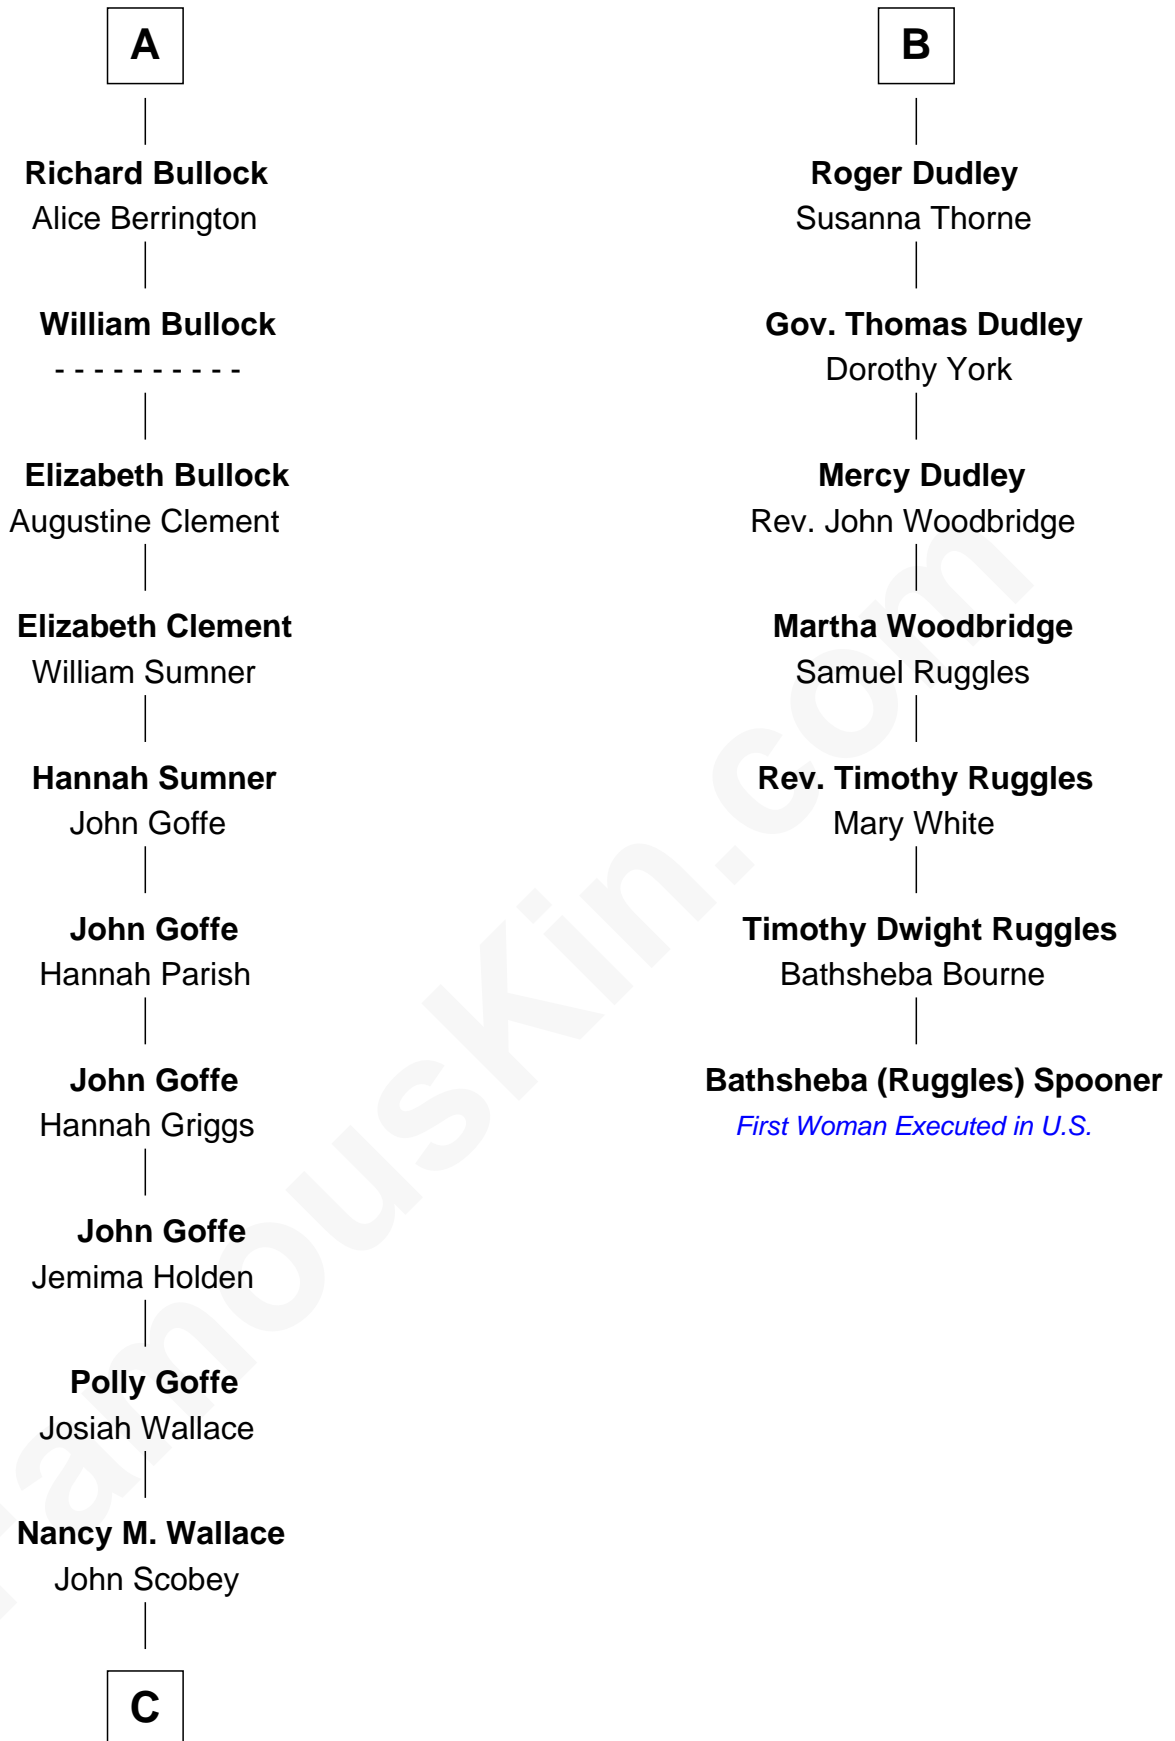

FamousKin.com

Relationship Chart of

Lou (Henry) Hoover

First Lady of President Herbert Hoover

13th cousin 6 times removed of

Bathsheba (Ruggles) Spooner

First woman executed for murder in U.S. by non-British government

C

Philomelia Sophia Scobey

Phineas Weed

Florence Ida Weed

Charles Delano Henry

Lou (Henry) Hoover

First Lady of Herbert Hoover

FamousKin.com