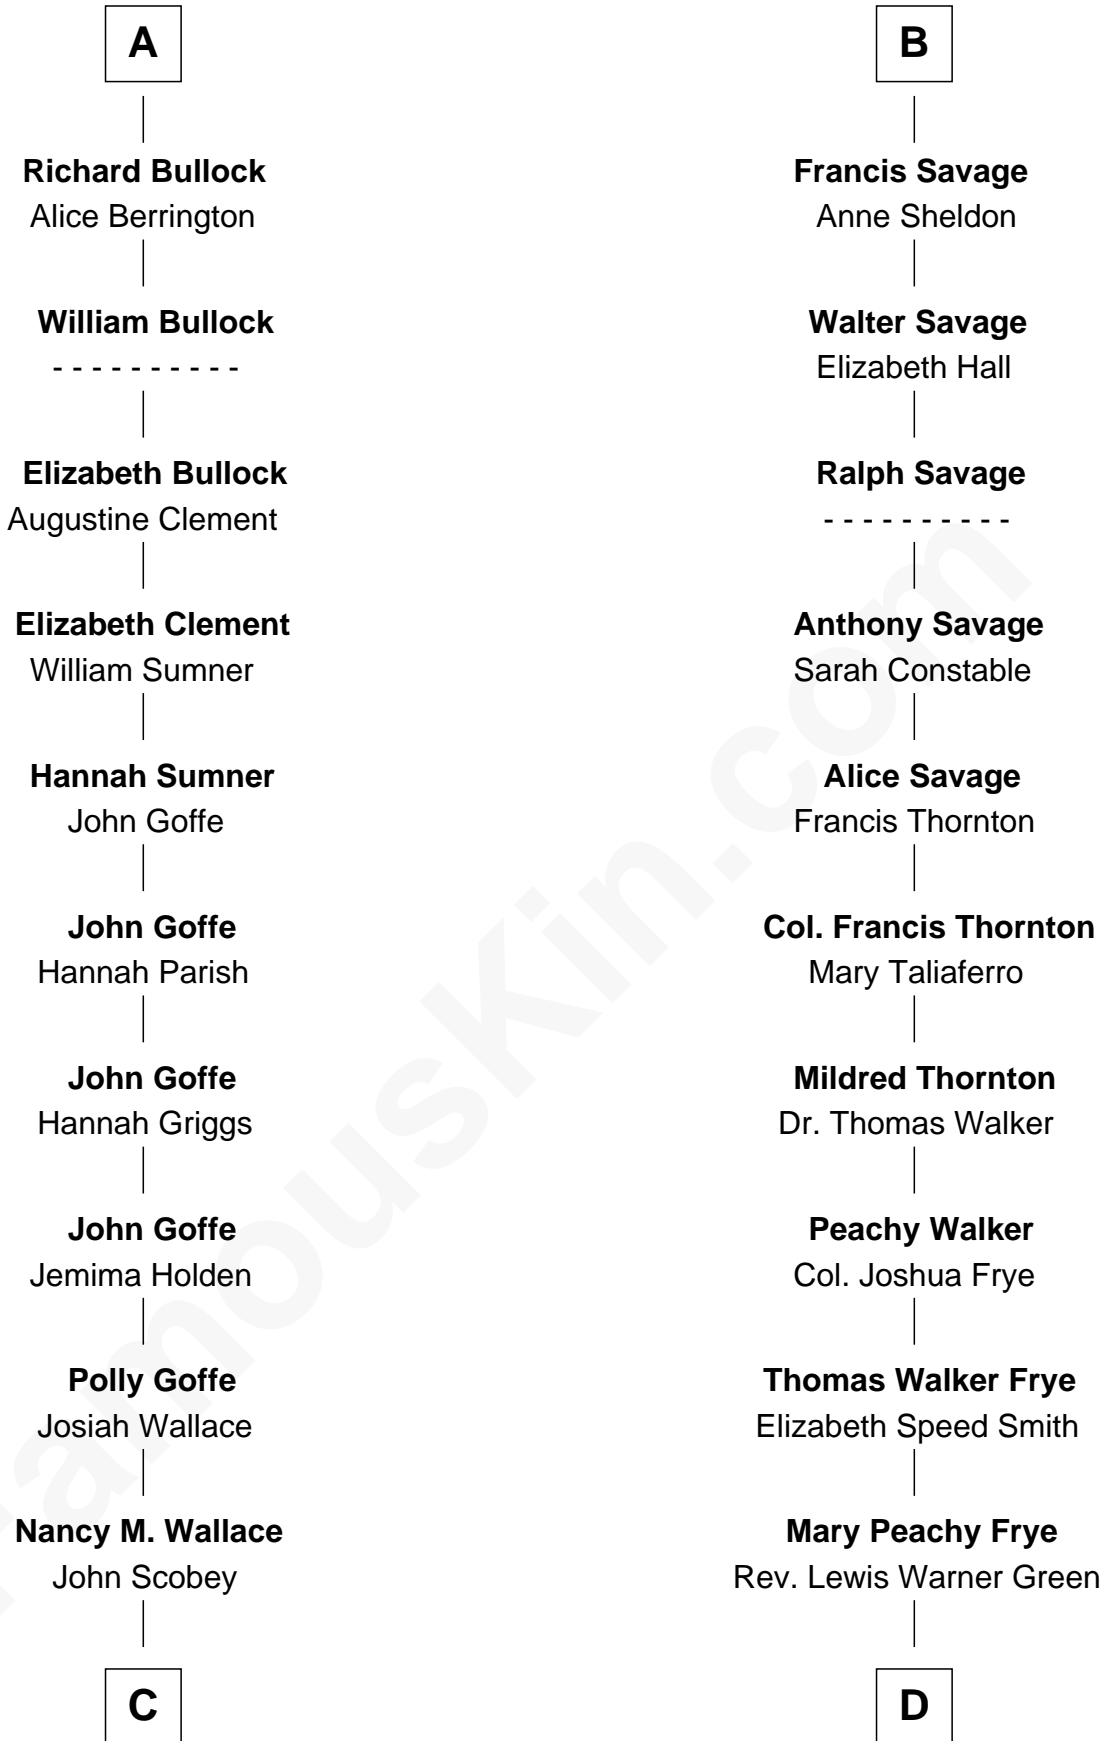

FamousKin.com

Relationship Chart of

Lou (Henry) Hoover

First Lady of President Herbert Hoover

19th cousin of

Adlai Stevenson II

31st Governor of Illinois

Bartholomew de Badlesmere

Elizabeth Howard

Joan de Vere

Sir William Norreys

Margaret Norreys

Gilbert Bullock

Thomas Bullock

Alice Kingsmill

A

Elizabeth de Badlesmere

Sir William de Bohun

Elizabeth de Bohun

Sir Richard Fitzalan

Elizabeth Fitzalan

Sir Robert Goushill

Joan Goushill

Sir Thomas Stanley

Katherine Stanley

Sir John Savage

Sir Christopher Savage

Anne Stanley

Sir Christopher Savage

Anne Lygon

B

C