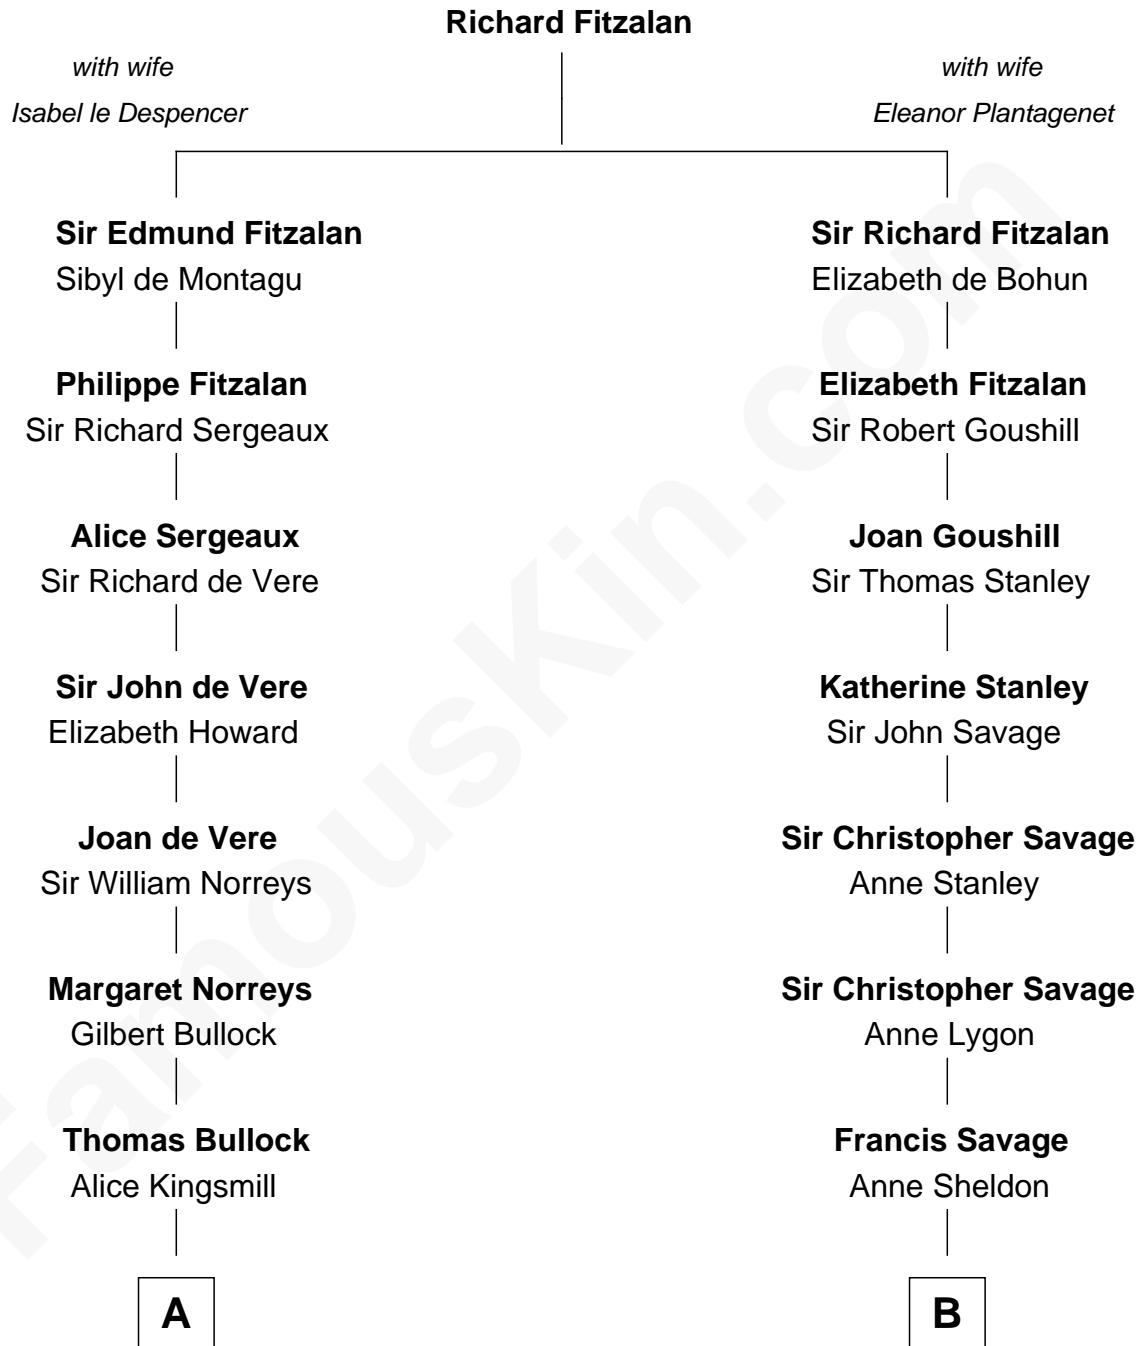

# FamousKin.com

## Relationship Chart of

### Lou (Henry) Hoover

*First Lady of President Herbert Hoover*

18th cousin 1 time removed of

**Adlai Stevenson II**  
*31st Governor of Illinois*

**C**

**Philomelia Sophia Scobey**

Phineas Weed

**Florence Ida Weed**