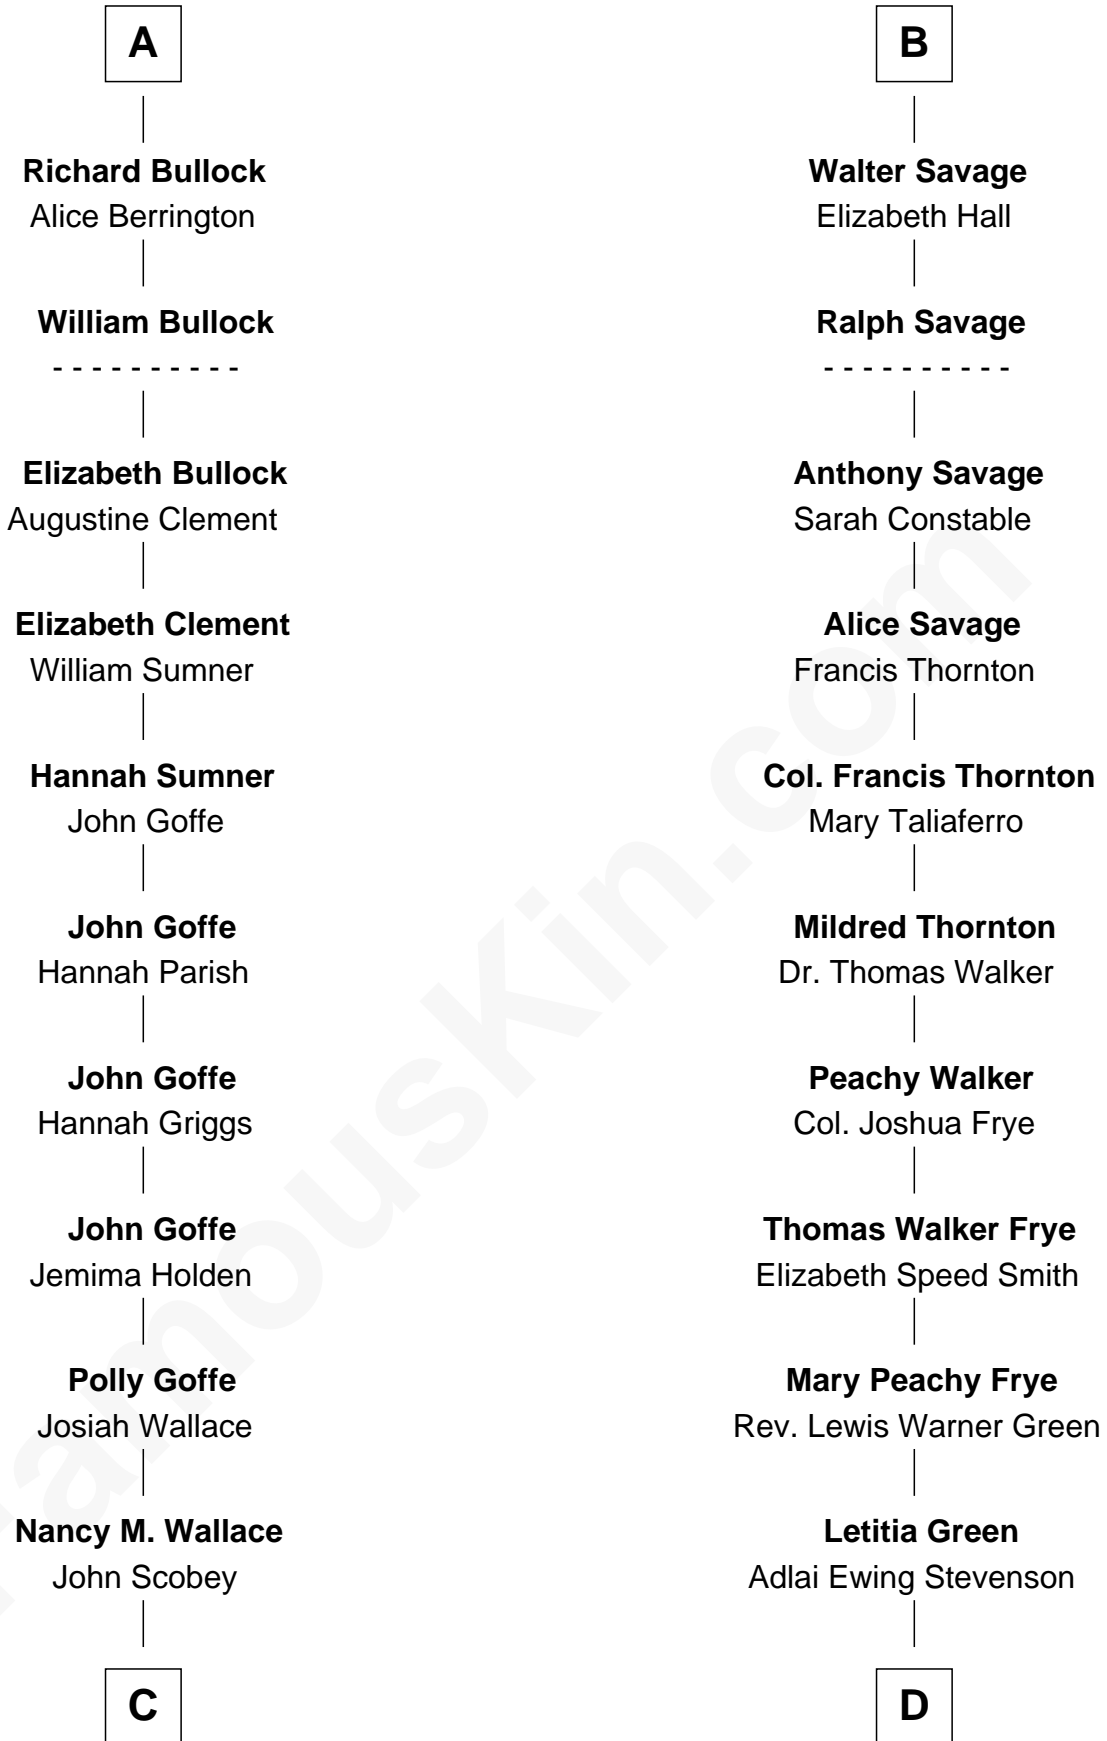

## Relationship Chart of

### Lou (Henry) Hoover

*First Lady of President Herbert Hoover*

18th cousin 1 time removed of

**Adlai Stevenson II**  
*31st Governor of Illinois*

**C**

**Philomelia Sophia Scobey**

Phineas Weed

**Florence Ida Weed**

Charles Delano Henry

**Lou (Henry) Hoover**

*First Lady of Herbert Hoover*

**D**

**Lewis Green Stevenson**

Helen Louise Davis

**Adlai Stevenson II**

*31st Governor of Illinois*