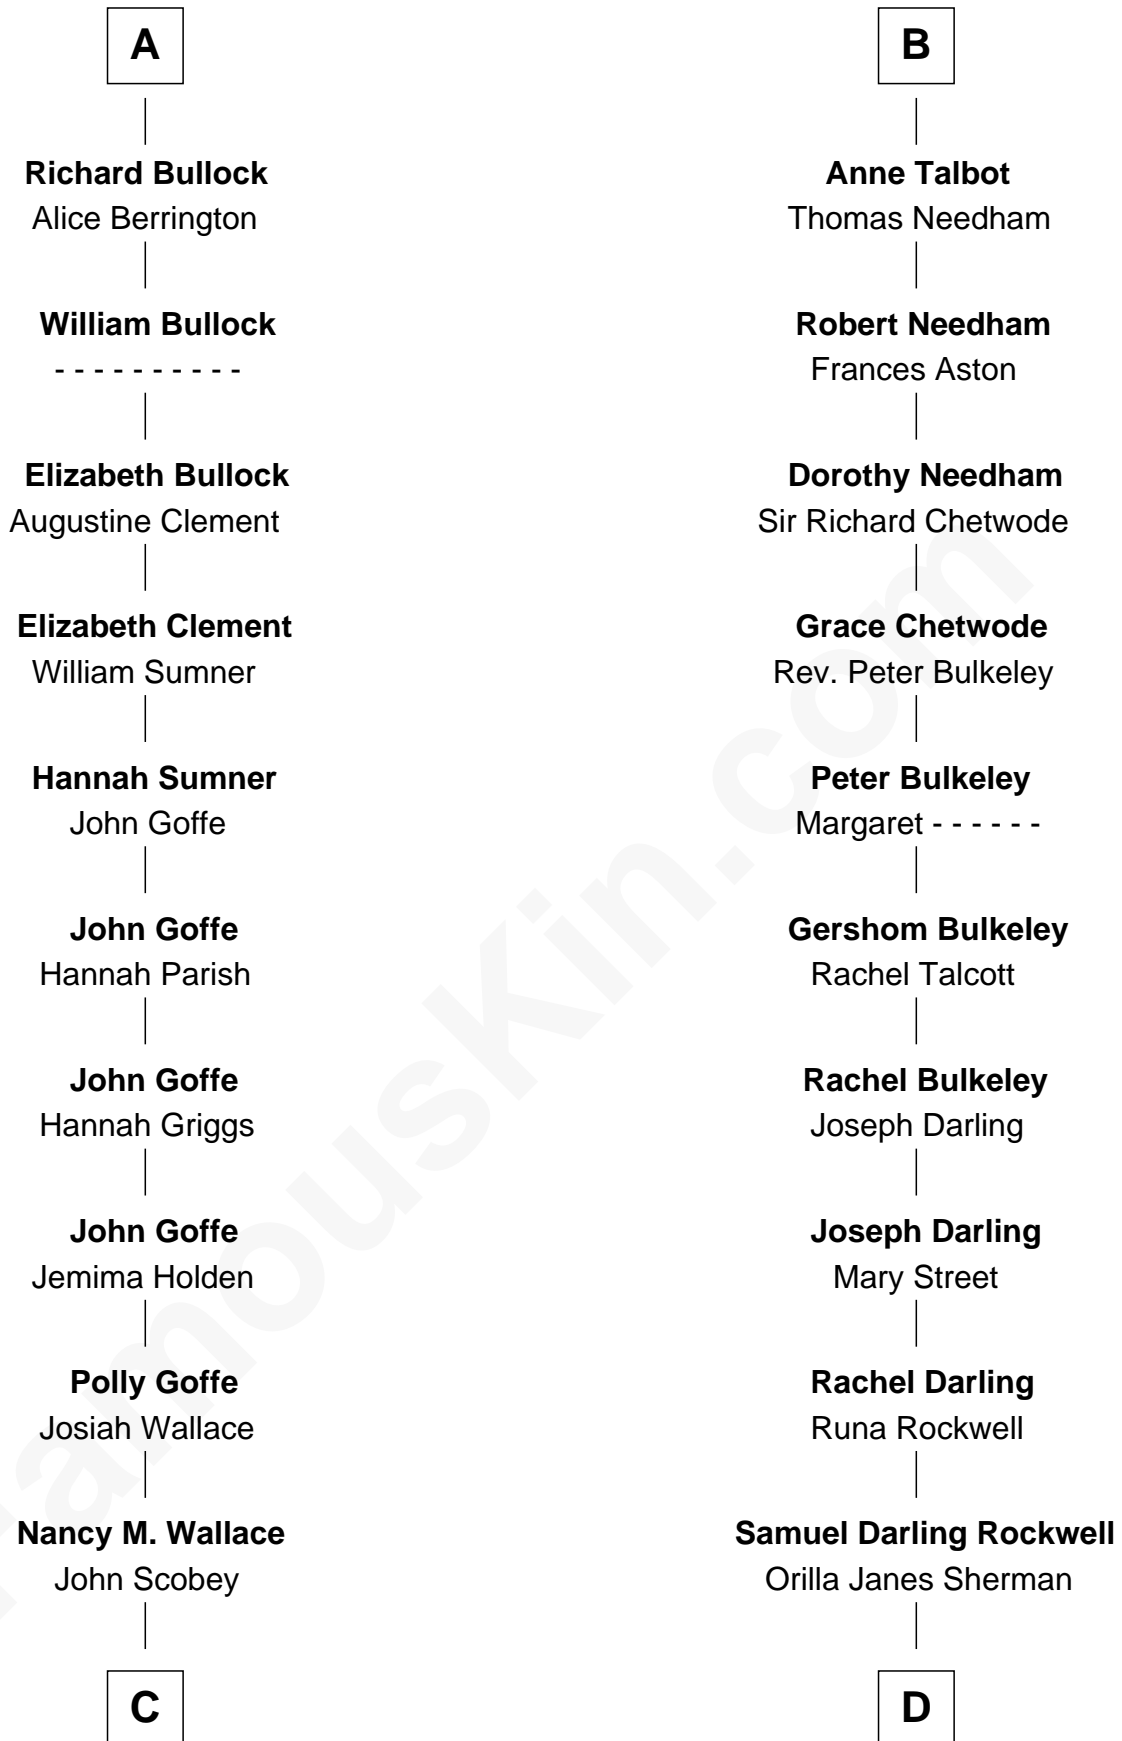

FamousKin.com

Relationship Chart of

Lou (Henry) Hoover

First Lady of President Herbert Hoover

19th cousin of

Norman Rockwell

American Artist

Bartholomew de Badlesmere

Elizabeth Howard

Joan de Vere

Sir William Norreys

Margaret Norreys

Gilbert Bullock

Thomas Bullock

Alice Kingsmill

A

Elizabeth Butler

John Talbot

Sir Gilbert Talbot

Audrey Cotton

Sir John Talbot

Margaret Troutbeck

B

C

Philomelia Sophia Scobey

Phineas Weed

Florence Ida Weed

Charles Delano Henry

Lou (Henry) Hoover

First Lady of Herbert Hoover

D

John William Rockwell