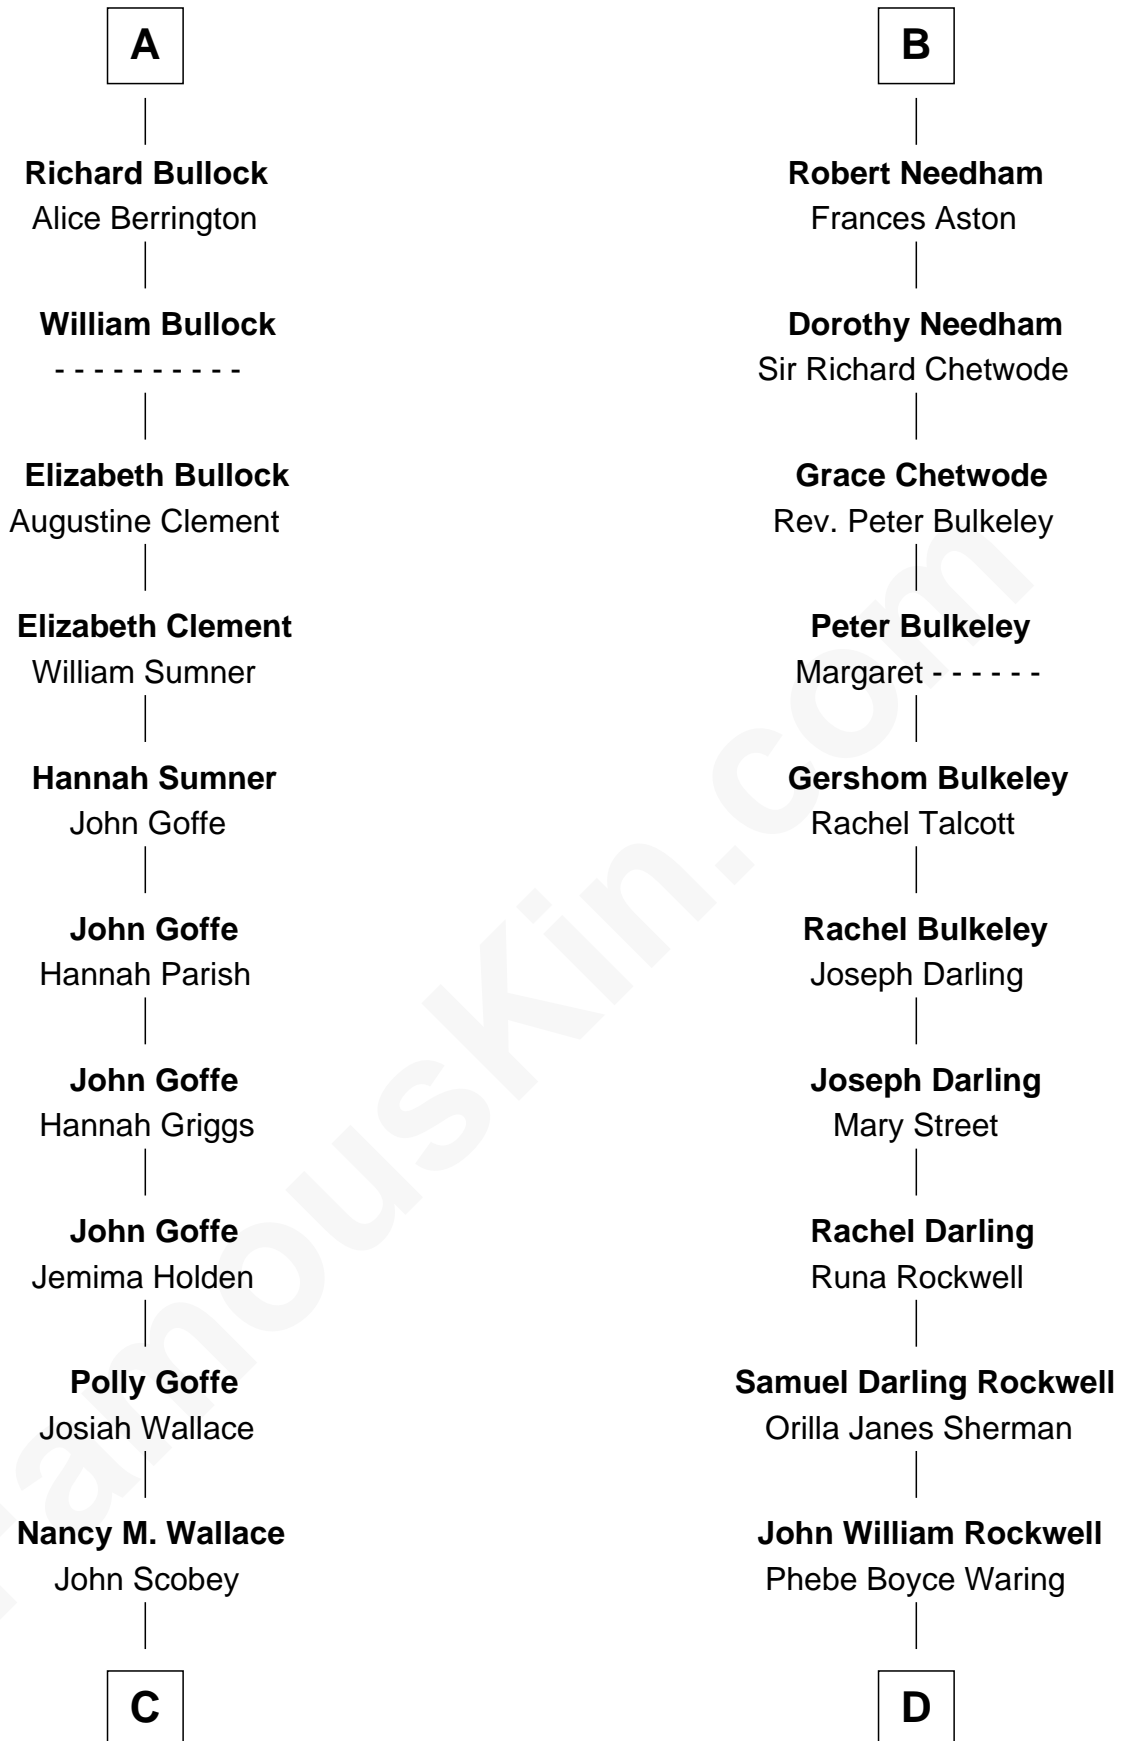

FamousKin.com

Relationship Chart of

Lou (Henry) Hoover

First Lady of President Herbert Hoover

18th cousin 1 time removed of

Norman Rockwell

American Artist

FamousKin.com