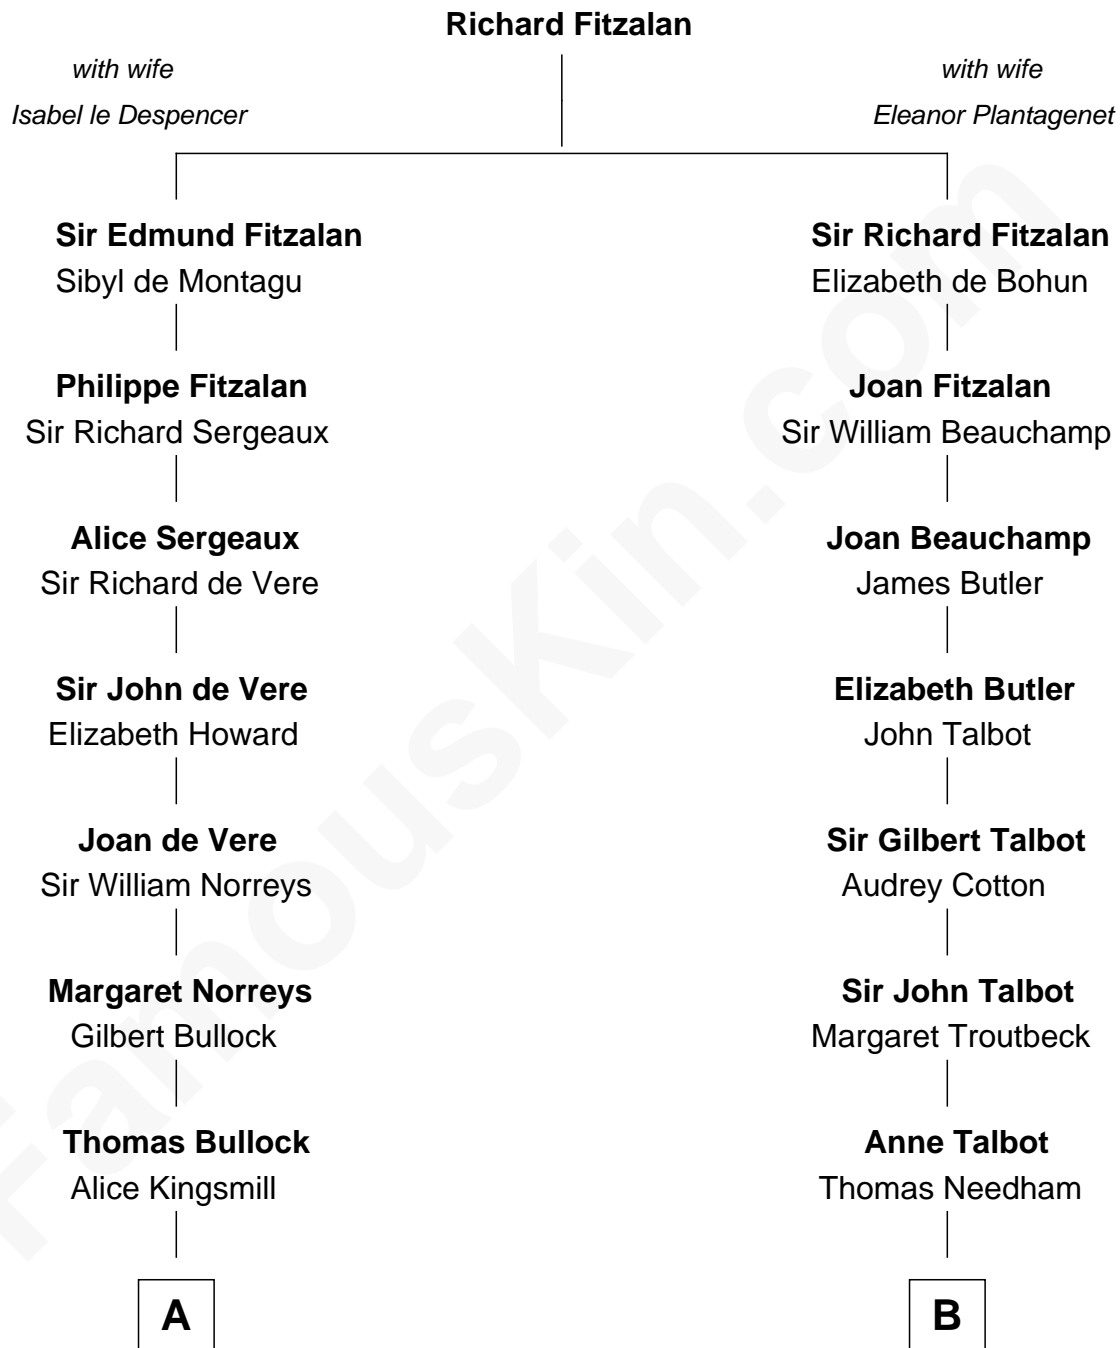

FamousKin.com

Relationship Chart of

Lou (Henry) Hoover

First Lady of President Herbert Hoover

18th cousin 1 time removed of

Norman Rockwell

American Artist

FamousKin.com