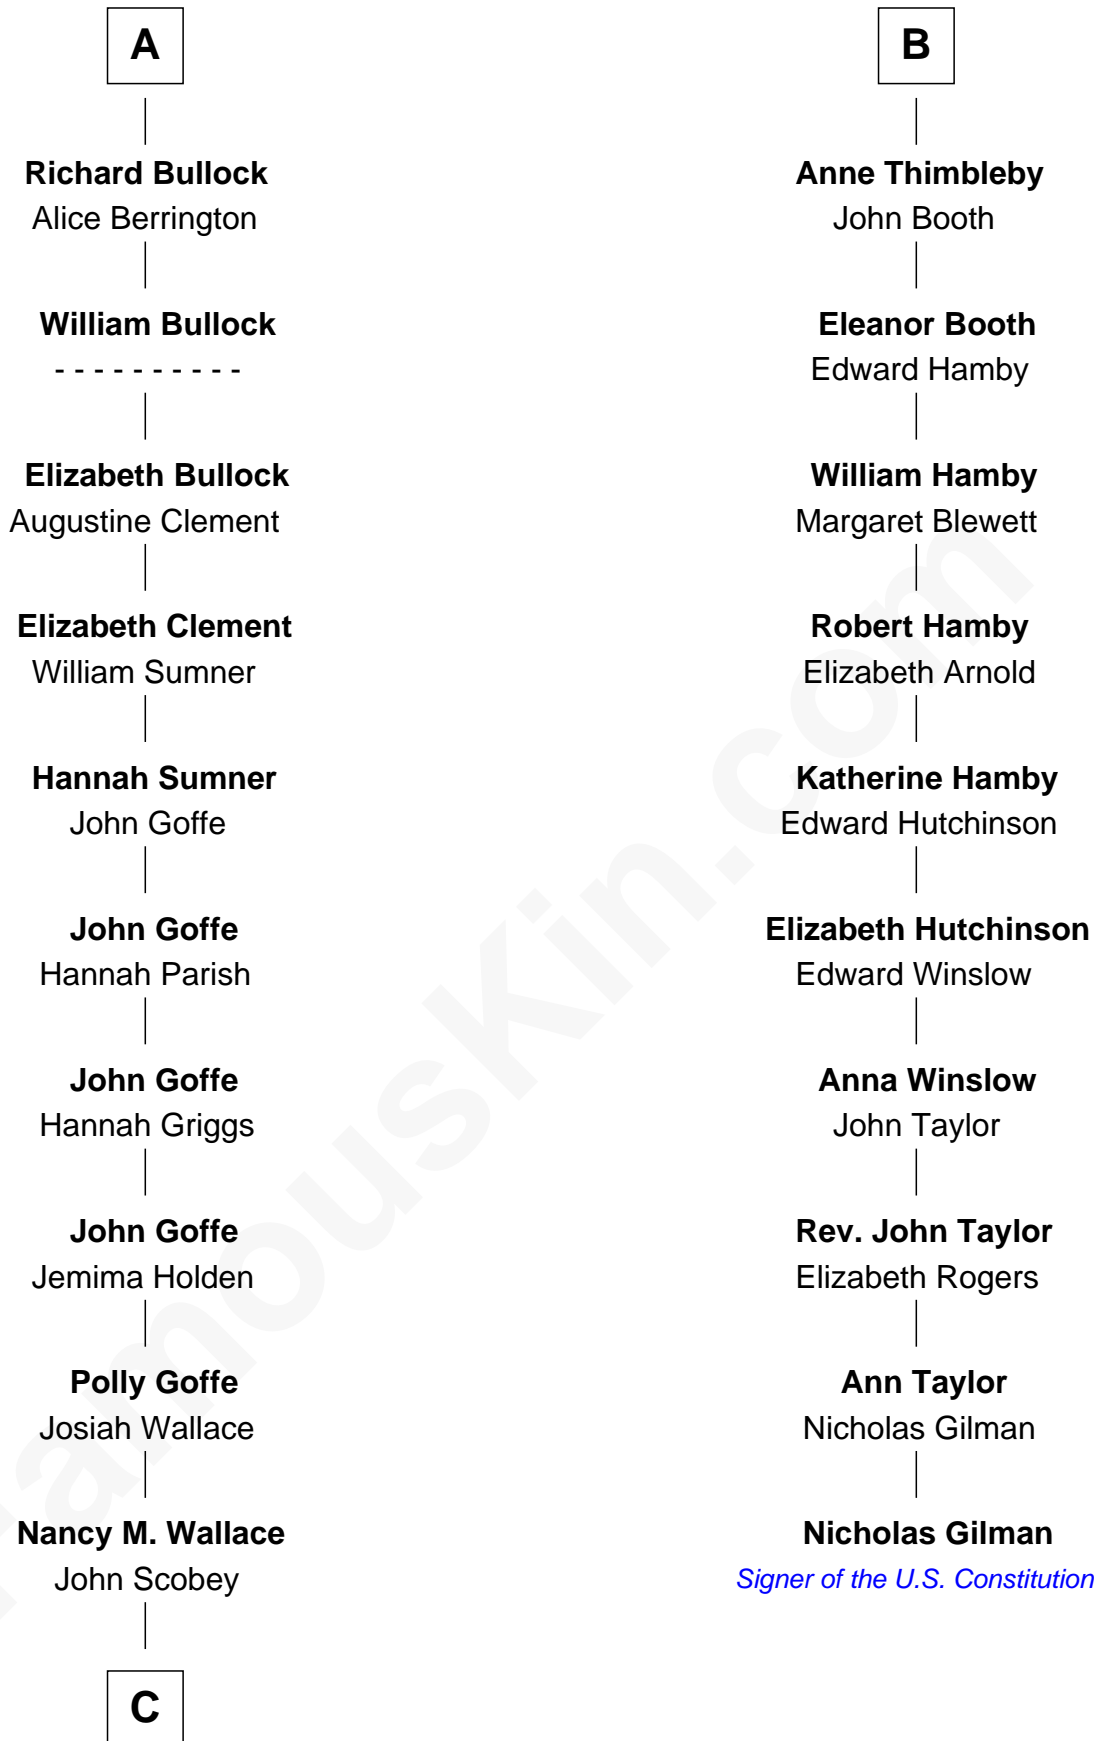

## Relationship Chart of

### Lou (Henry) Hoover

*First Lady of President Herbert Hoover*

16th cousin 3 times removed of

### Nicholas Gilman

*Signer of the U.S. Constitution*

**Bartholomew de Badlesmere**

Margaret de Clare

**C**

—  
**Philomelia Sophia Scobey**

Phineas Weed

—  
**Florence Ida Weed**

Charles Delano Henry

—  
**Lou (Henry) Hoover**

*First Lady of Herbert Hoover*

FamousKin.com