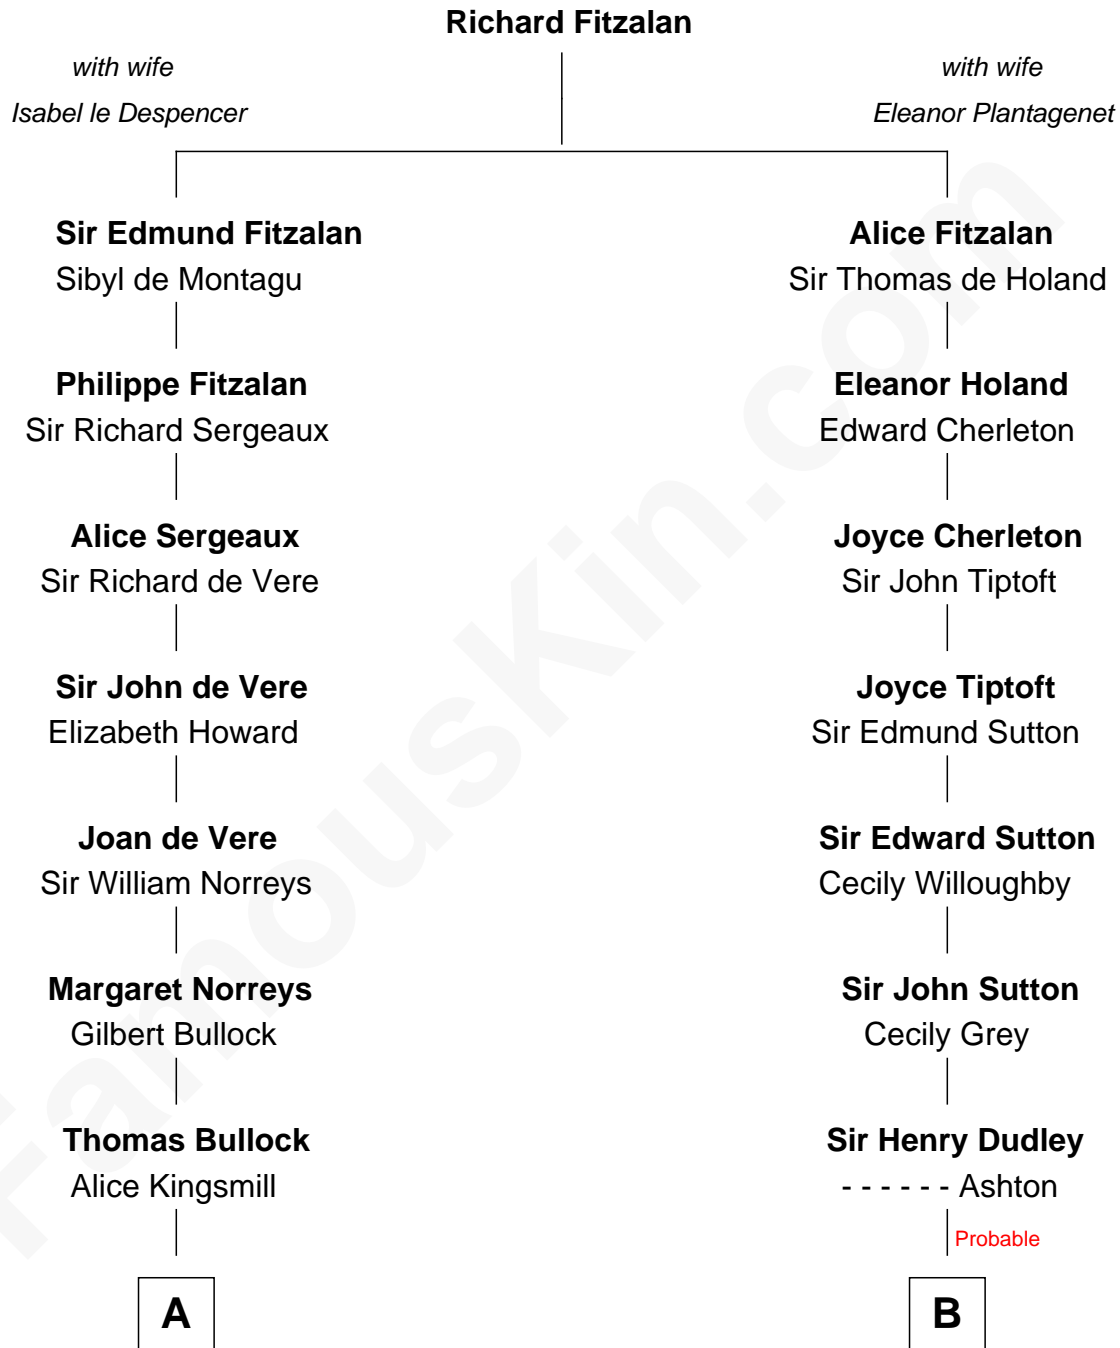

FamousKin.com

Relationship Chart of

Lou (Henry) Hoover

First Lady of President Herbert Hoover

14th cousin 5 times removed of

Nicholas Gilman

Signer of the U.S. Constitution

C

Philomelia Sophia Scobey

Phineas Weed

Florence Ida Weed

Charles Delano Henry

Lou (Henry) Hoover

First Lady of Herbert Hoover

FamousKin.com