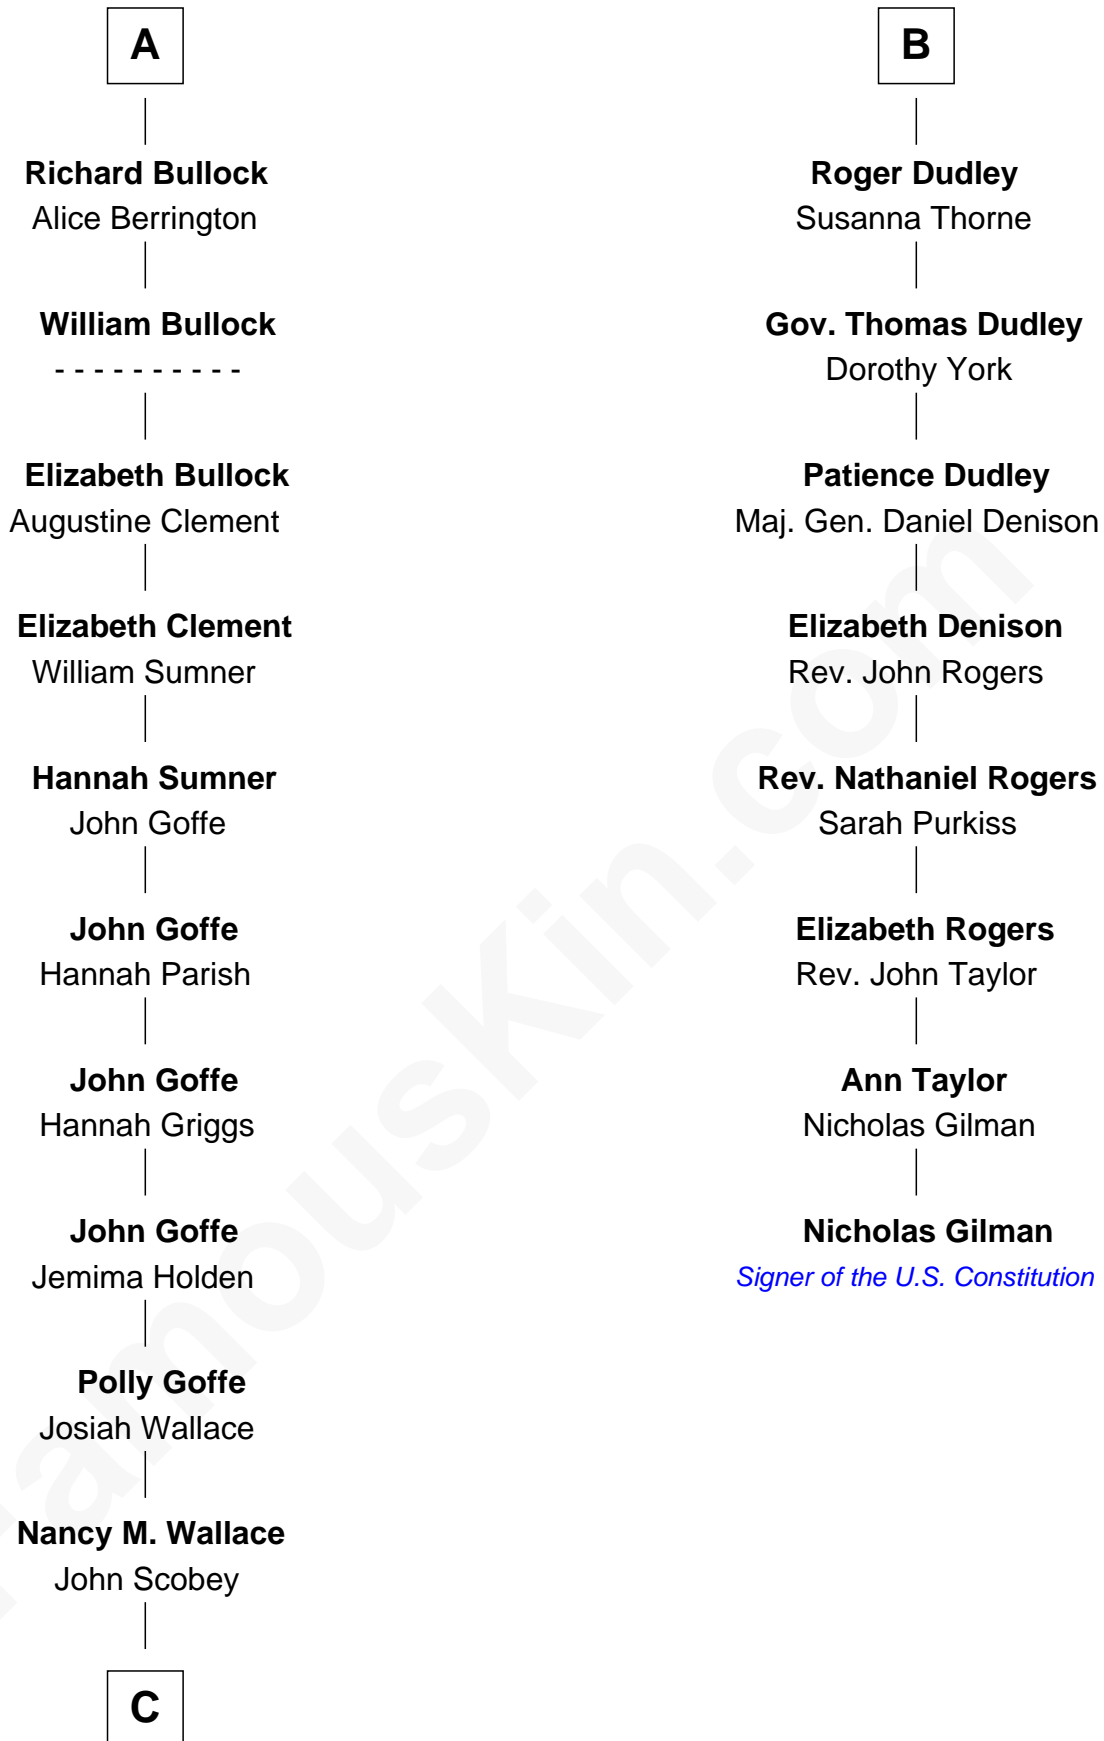

FamousKin.com

Relationship Chart of

Lou (Henry) Hoover

First Lady of President Herbert Hoover

14th cousin 5 times removed of

Nicholas Gilman

Signer of the U.S. Constitution

C

Philomelia Sophia Scobey

Phineas Weed

Florence Ida Weed

Charles Delano Henry

Lou (Henry) Hoover

First Lady of Herbert Hoover

FamousKin.com