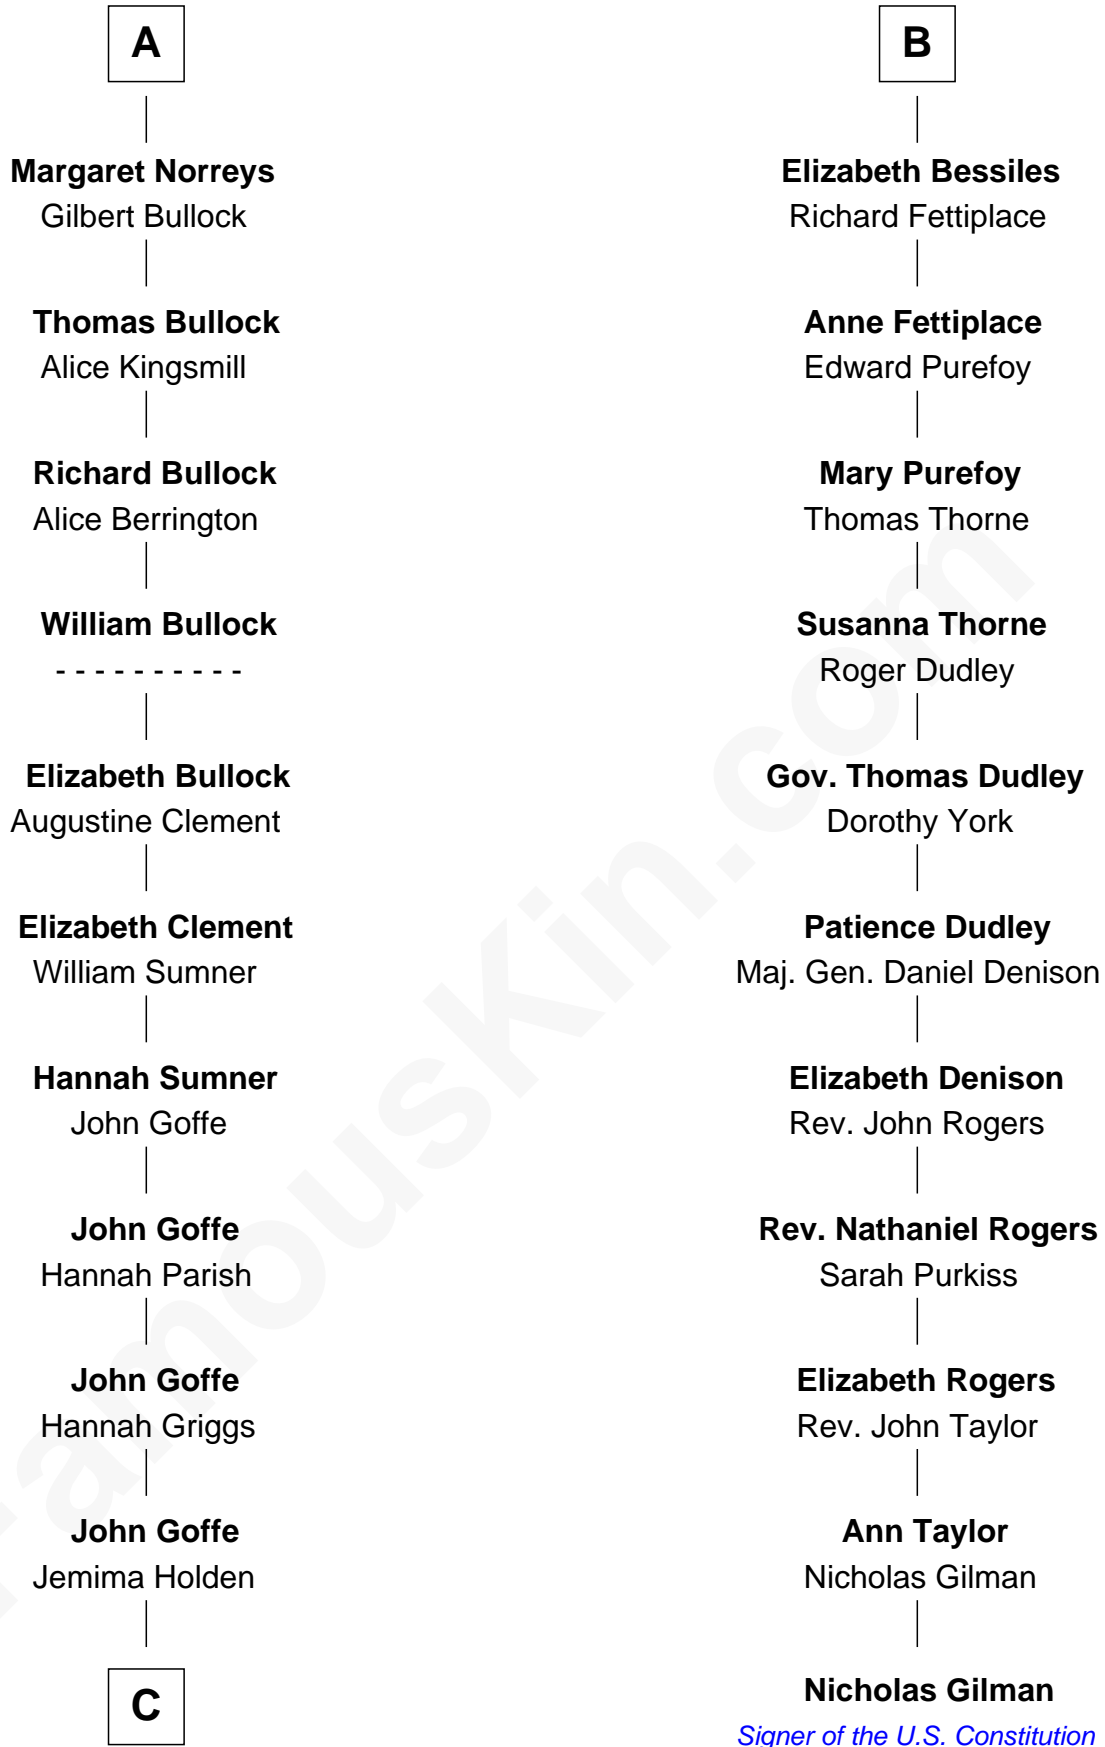

FamousKin.com

Relationship Chart of

Lou (Henry) Hoover

First Lady of President Herbert Hoover

17th cousin 4 times removed of

Nicholas Gilman

Signer of the U.S. Constitution

C

Polly Goffe
Josiah Wallace

Nancy M. Wallace
John Scobey

Philomelia Sophia Scobey
Phineas Weed

Florence Ida Weed
Charles Delano Henry

Lou (Henry) Hoover
First Lady of Herbert Hoover

FamousKin.com