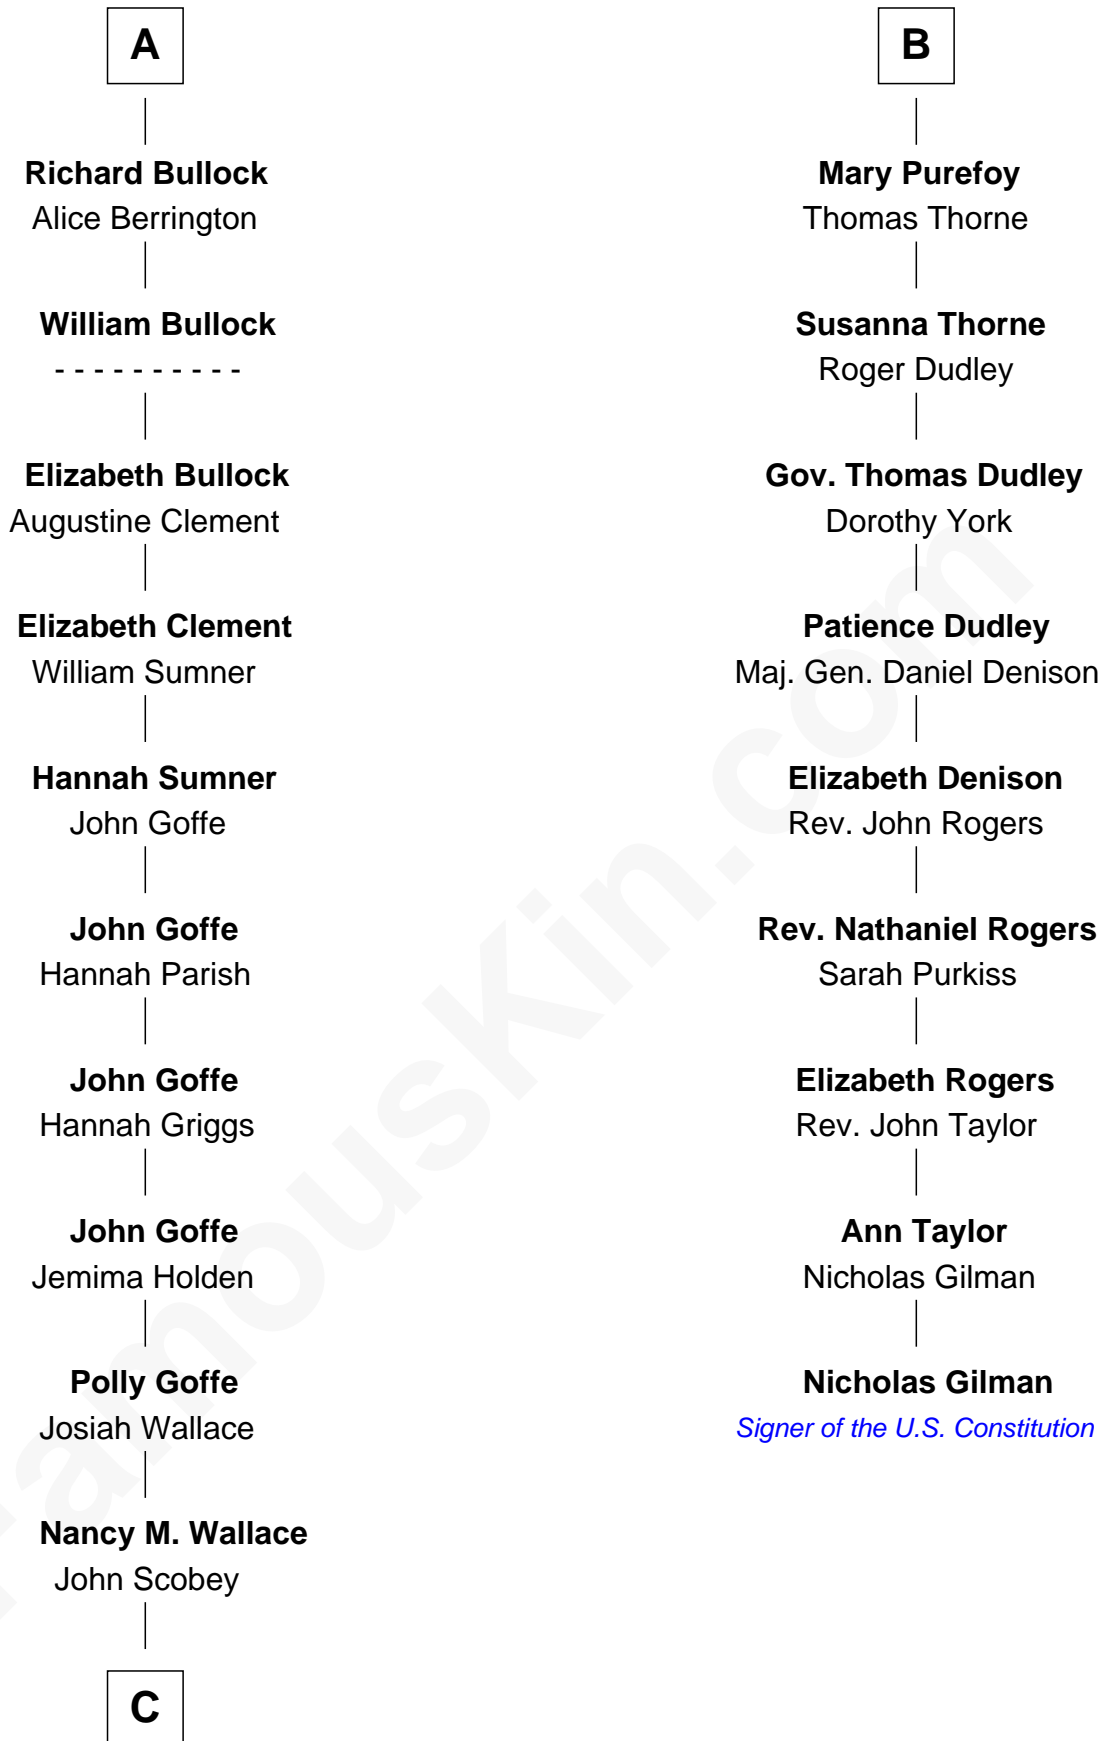

FamousKin.com

Relationship Chart of

Lou (Henry) Hoover

First Lady of President Herbert Hoover

15th cousin 4 times removed of

Nicholas Gilman

Signer of the U.S. Constitution

Sir John Howard

Alice de Bois

Sir Robert Howard

Margaret de Scales

Sir John Howard

Margaret de Plaiz

Sir John Howard

Joan Walton

Elizabeth Howard

Sir John de Vere

Joan de Vere

Sir William Norreys

Margaret Norreys

Gilbert Bullock

Thomas Bullock

Alice Kingsmill

A

Isabel Brome

John Denton

Alice Denton

Nicholas Purefoy

Edward Purefoy

Anne Fettiplace

B

C