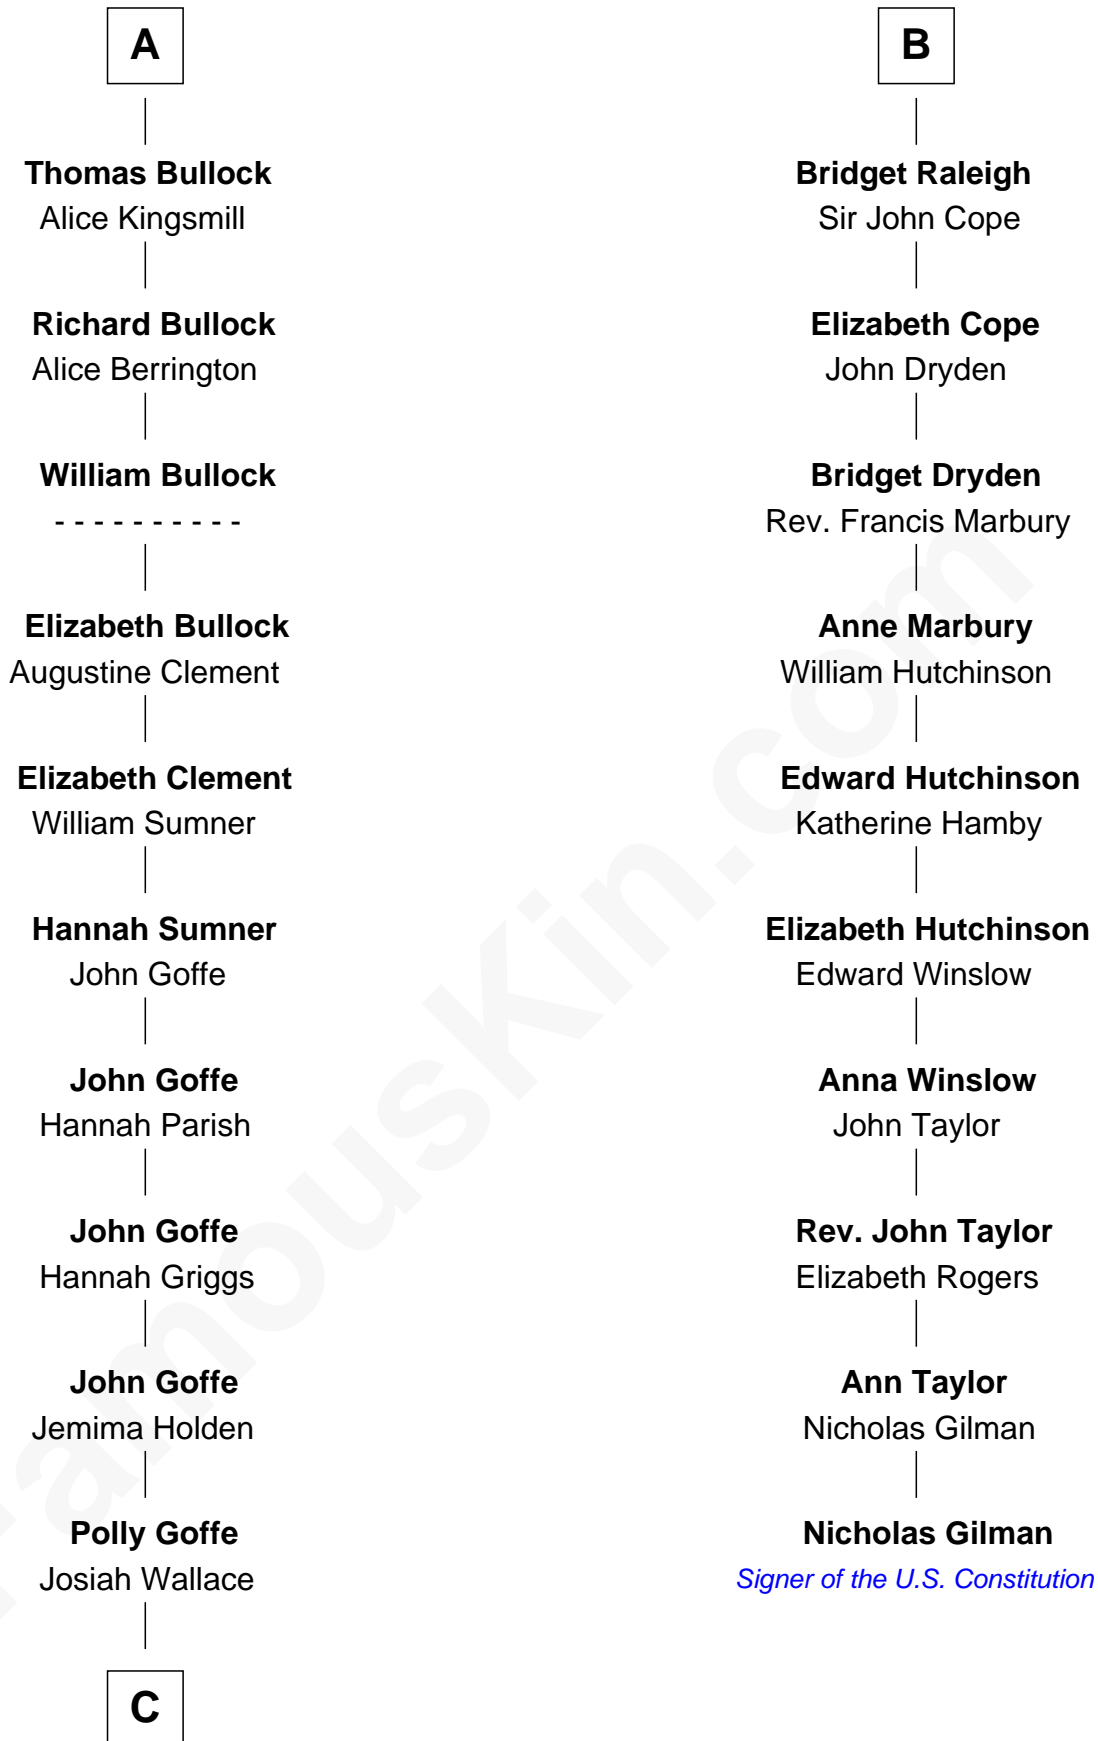

FamousKin.com

Relationship Chart of

Lou (Henry) Hoover

First Lady of President Herbert Hoover

16th cousin 4 times removed of

Nicholas Gilman

Signer of the U.S. Constitution

C

—
Nancy M. Wallace

John Scobey

—
Philomelia Sophia Scobey

Phineas Weed

—
Florence Ida Weed

Charles Delano Henry

—
Lou (Henry) Hoover

First Lady of Herbert Hoover

FamousKin.com